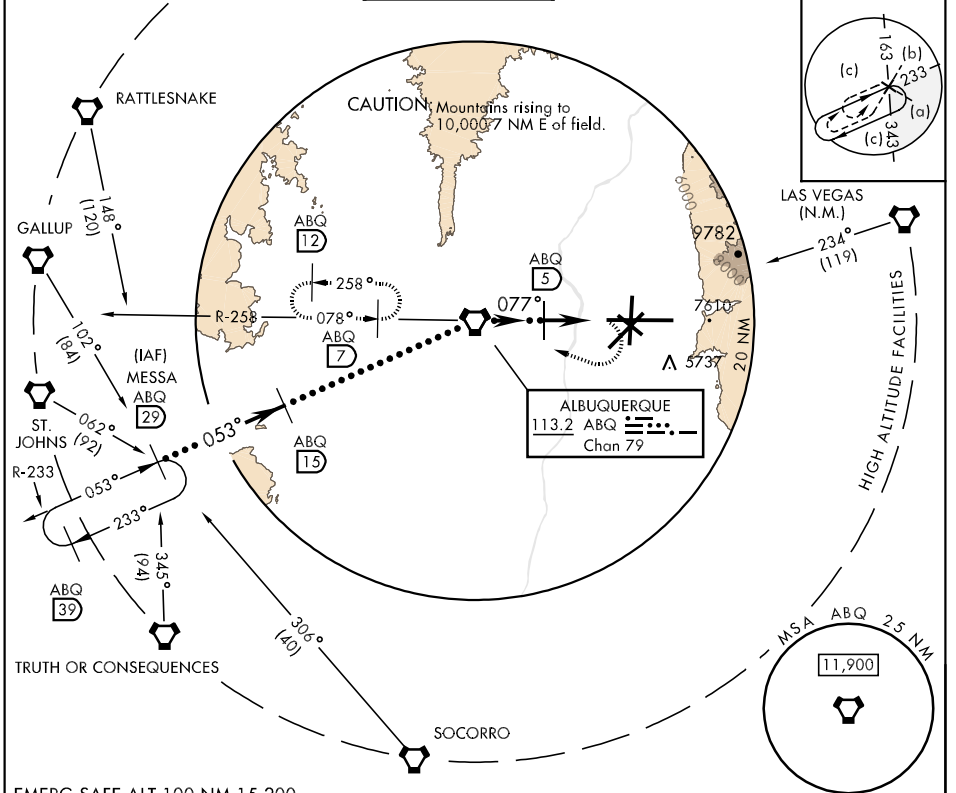

TACAN ABQ Chan 79	APCH CRS 077°	Rwy ldg 12,793 TDZE 5317 Arpt Elev 5355	JAL-12 [USAF] ALBUQUERQUE INTL SUNPORT (KIKR/KABQ)
----------------------	------------------	---	--

\* Not authorized E of Rwy 17-35.
 

 MALSR
 

 MISSED APPROACH: Climbing right turn to 8000 direct ABQ VORTAC and ABQ R-258 to 7 DME and hold.

ATIS 118.0 257.7	ALBUQUERQUE APP CON 123.9 354.1	ALBUQUERQUE TOWER 120.3 351.9	GND CON 121.9 348.6	CINC DEL 119.2 259.3	ASR
---------------------	------------------------------------	----------------------------------	------------------------	-------------------------	-----

SW-1, 19 NOV 2009 to 17 DEC 2009

SW-1, 19 NOV 2009 to 17 DEC 2009