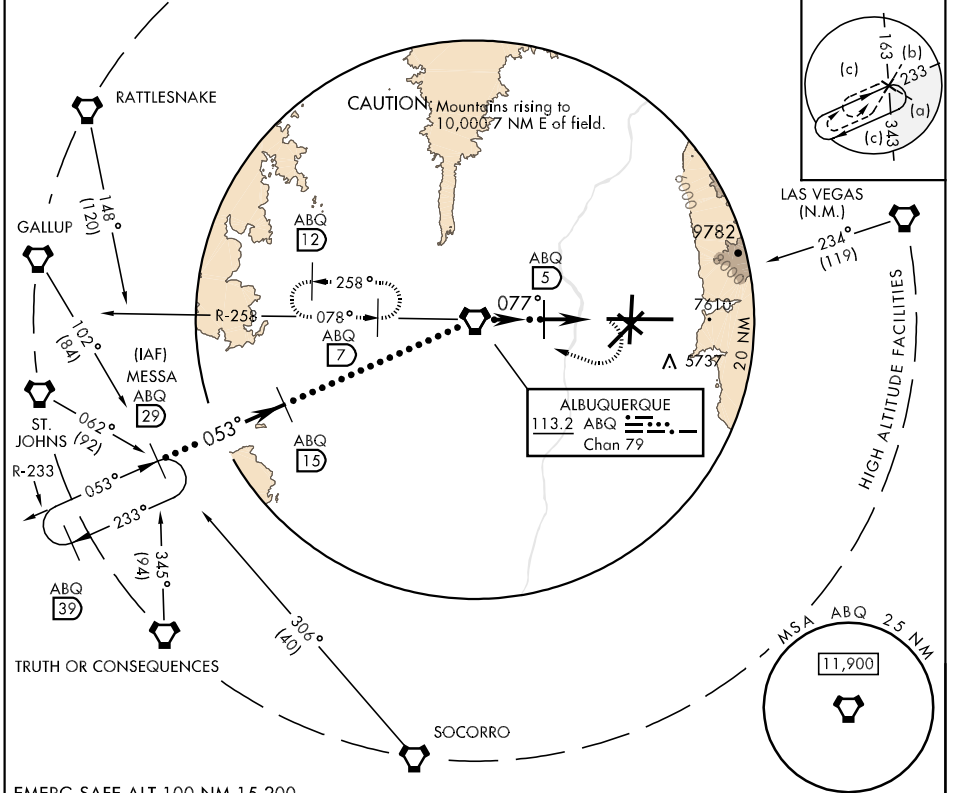

TACAN ABQ Chan 79	APCH CRS 077°	Rwy ldg 12,793 TDZE 5317 Arpt Elev 5355	JAL-12 [USAF] ALBUQUERQUE INTL SUNPORT (KIKR/KABQ)
----------------------	------------------	---	--

\* Not authorized E of Rwy 17-35.
 

 MALS R
 

 MISSED APPROACH: Climbing right turn to 8000 direct ABQ VORTAC and ABQ R-258 to 7 DME and hold.

ATIS 118.0 257.7	ALBUQUERQUE APP CON 123.9 354.1	ALBUQUERQUE TOWER 120.3 351.9	GND CON 121.9 348.6	CINC DEL 119.2 259.3	ASR
---------------------	------------------------------------	----------------------------------	------------------------	-------------------------	-----

SW-1, 11 MAR 2010 to 08 APR 2010

SW-1, 11 MAR 2010 to 08 APR 2010