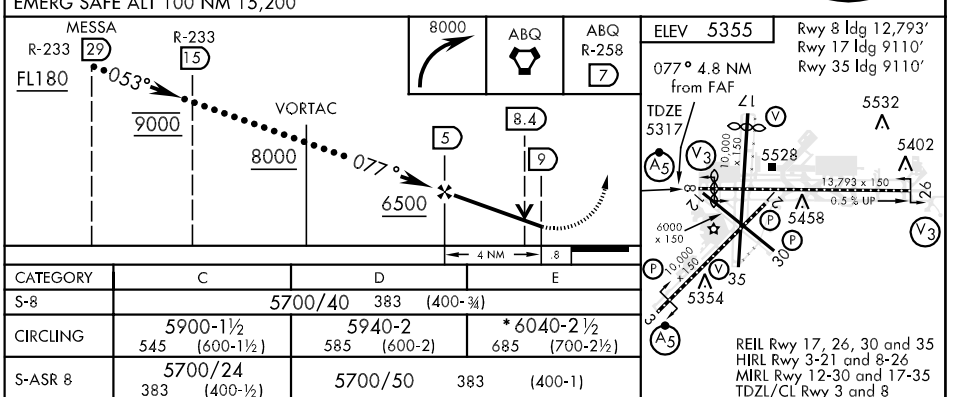

TACAN ABQ Chan 79	APCH CRS 077°	Rwy ldg 12,793 TDZE 5317 Arpt Elev 5355	JAL-12 [USAF] ALBUQUERQUE INTL SUNPORT (KIKR/KABQ)
----------------------	------------------	---	--

\* Not authorized E of Rwy 17-35.
 

 MALSR
 

 MISSED APPROACH: Climbing right turn to 8000 direct ABQ VORTAC and ABQ R-258 to 7 DME and hold.

ATIS 118.0 257.7	ALBUQUERQUE APP CON 123.9 354.1	ALBUQUERQUE TOWER 120.3 351.9	GND CON 121.9 348.6	CINC DEL 119.2 259.3	ASR
---------------------	------------------------------------	----------------------------------	------------------------	-------------------------	-----

SW-1, 19 NOV 2009 to 17 DEC 2009

SW-1, 19 NOV 2009 to 17 DEC 2009