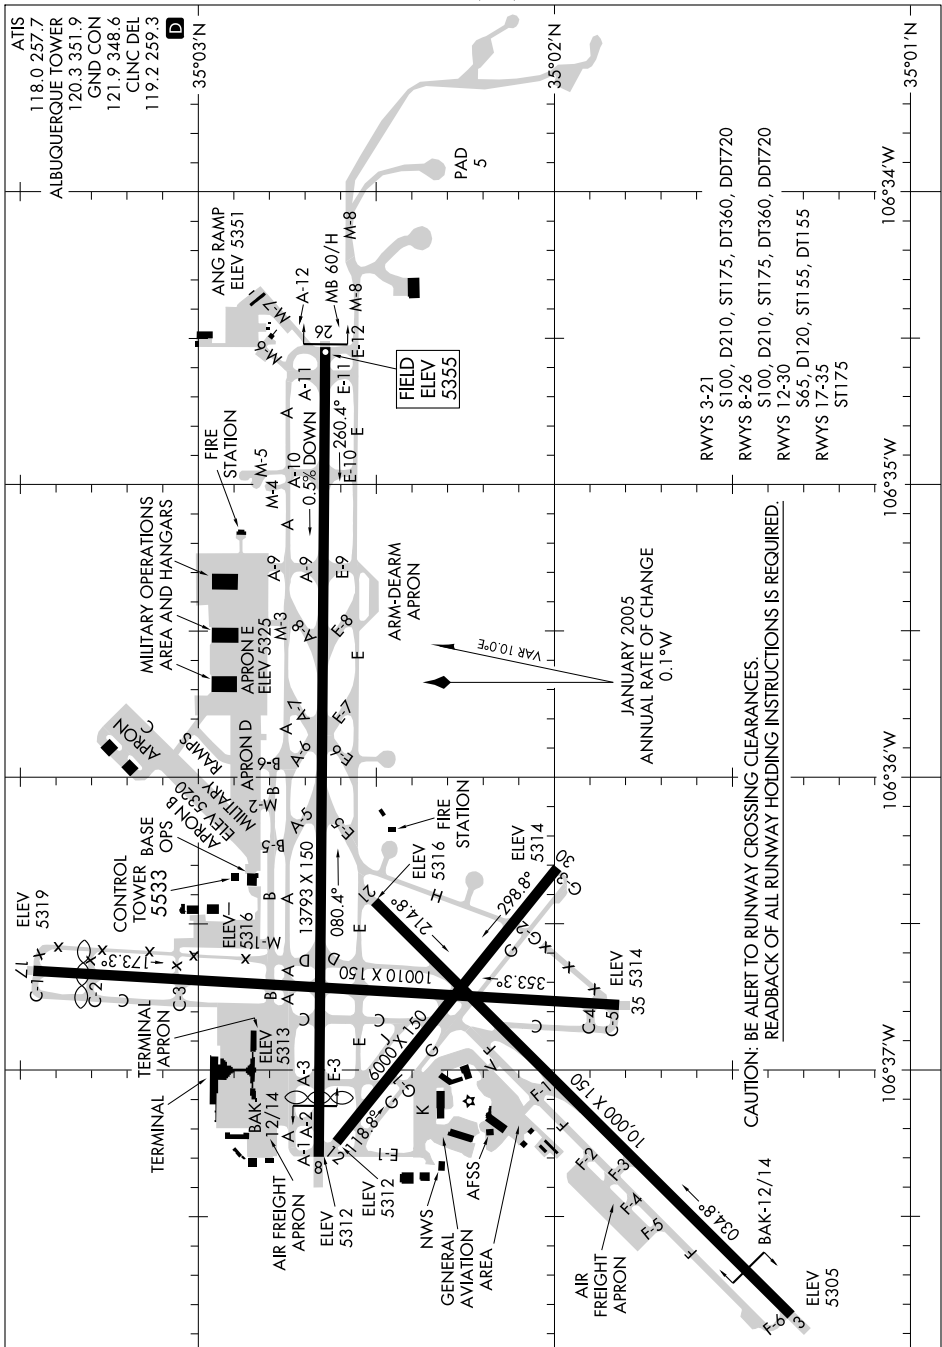

AIRPORT DIAGRAM

AL-12 (FAA)

ALBUQUERQUE INTL SUNPORT (ABQ)
ALBUQUERQUE, NEW MEXICO

SW-1, 11 MAR 2010 to 08 APR 2010

CAUTION: BE ALERT TO RUNWAY CROSSING CLEARANCES.
READBACK OF ALL RUNWAY HOLDING INSTRUCTIONS IS REQUIRED.

AIRPORT DIAGRAM

ALBUQUERQUE, NEW MEXICO
ALBUQUERQUE INTL SUNPORT (ABQ)

SW-1, 11 MAR 2010 to 08 APR 2010