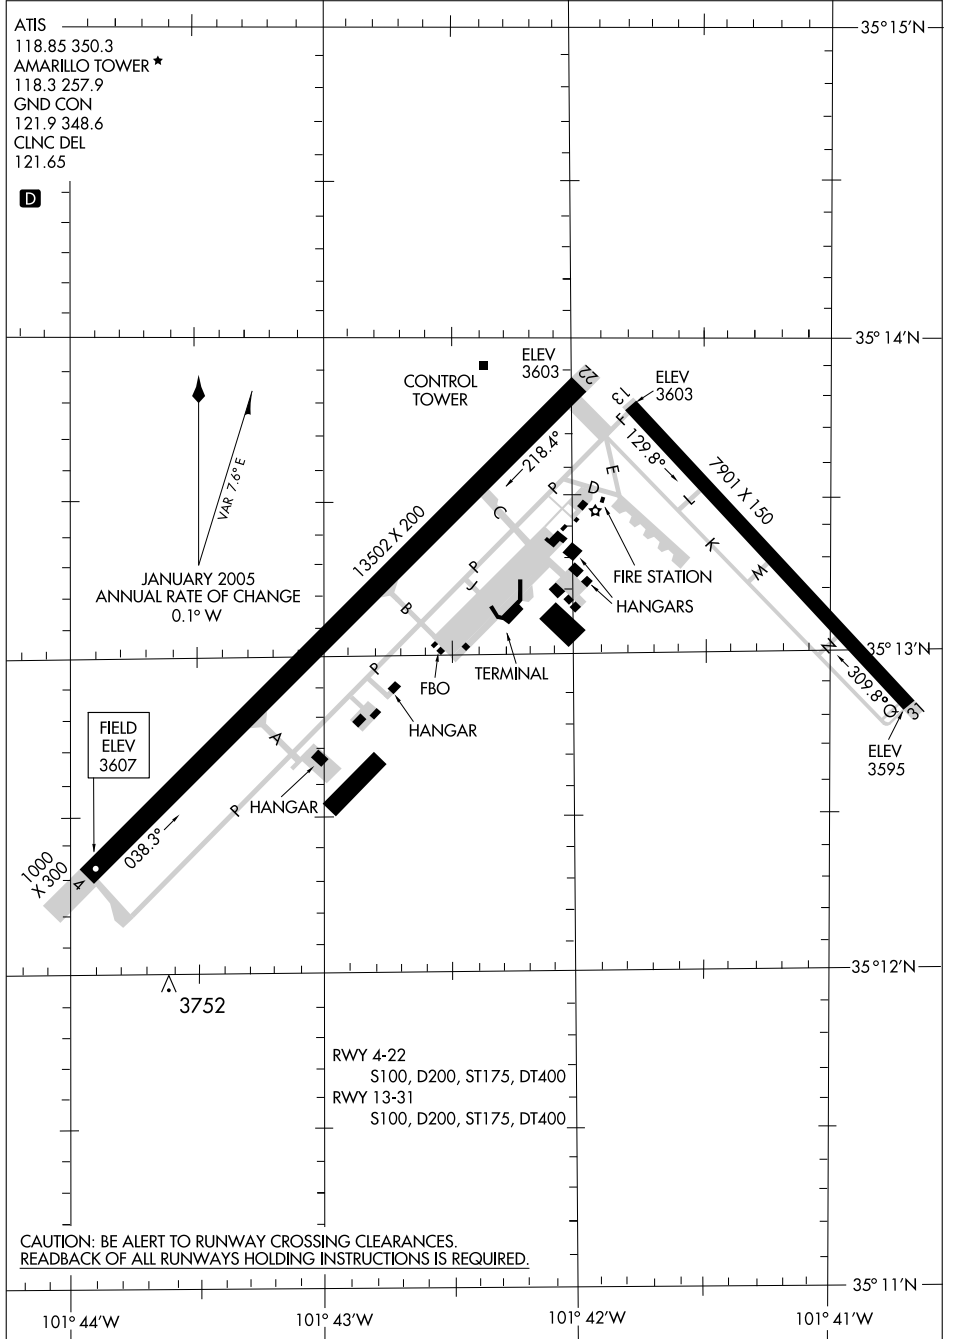

AIRPORT DIAGRAM

AMARILLO/RICK HUSBAND AMARILLO INTL (AMA)
AL-19 (FAA)
AMARILLO, TEXAS

SC-2, 11 MAR 2010 to 08 APR 2010

SC-2, 11 MAR 2010 to 08 APR 2010

AIRPORT DIAGRAM

AMARILLO, TEXAS
AMARILLO/RICK HUSBAND AMARILLO INTL (AMA)