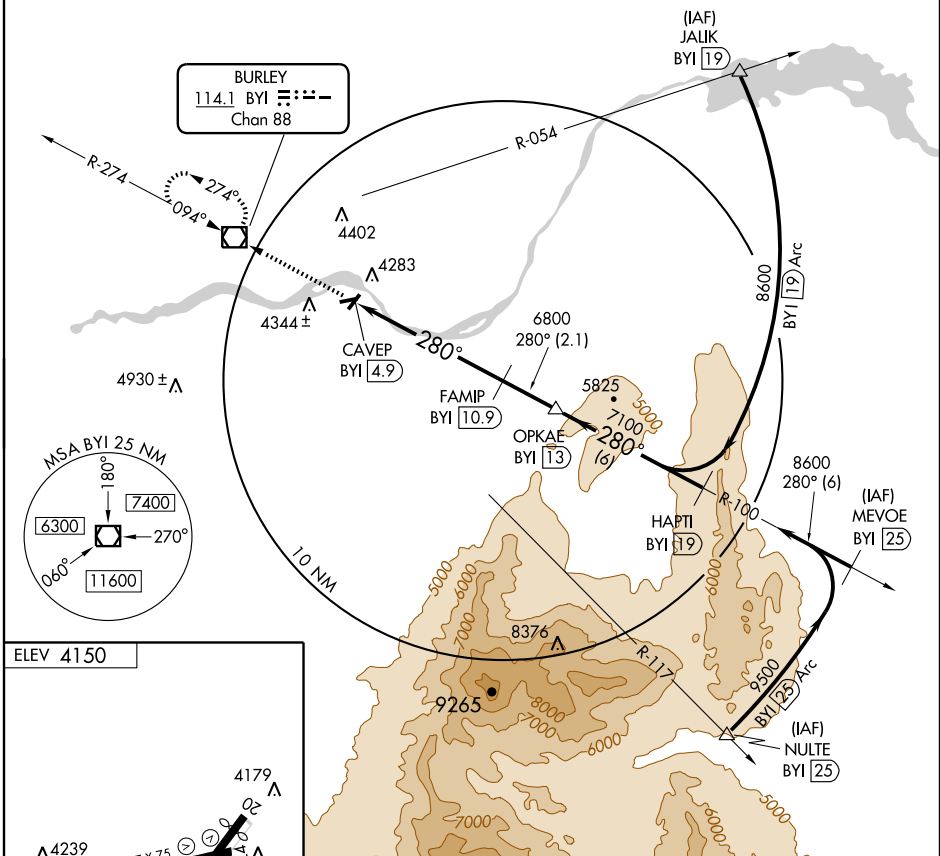

VOR/DME-B

BURLEY MUNI (BYI)

VOR/DME BYI 114.1 Chan 88	APP CRS 280°	Rwy Idg TDZE N/A N/A Apt Elev 4150
--	------------------------	--

▼ If local altimeter setting not received, use Joslin Field-Magic
▲ Valley Rgnl altimeter setting and increase all MDAs 80 feet.

MISSED APPROACH: Climb to 6000 direct BYI VOR/DME and hold.

ASOS 135.575	TWIN FALLS APP CON ★ 126.7 353.75	CTAF 122.9
------------------------	---	----------------------

CATEGORY	A	B	C	D
CIRCLING	4660-1	510 (600-1)	4660-1½ 510 (600-1½)	4700-2 550 (600-2)

NW-1, 11 MAR 2010 to 08 APR 2010

NW-1, 11 MAR 2010 to 08 APR 2010