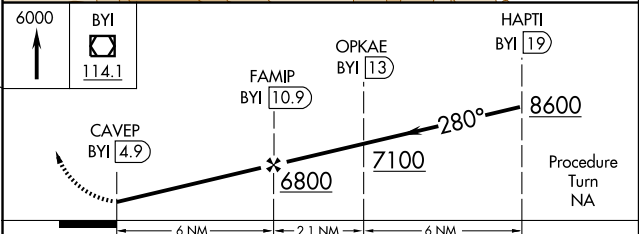

VOR/DME-B

BURLEY MUNI (BYI)

VOR/DME BYI 114.1 Chan 88	APP CRS 280°	Rwy Idg TDZE N/A N/A Apt Elev 4150
--	------------------------	--

▼ If local altimeter setting not received, use Joslin Field-Magic
▲ Valley Rgnl altimeter setting and increase all MDAs 80 feet.

MISSED APPROACH: Climb to 6000 direct BYI VOR/DME and hold.

ASOS 135.575	TWIN FALLS APP CON ★ 126.7 353.75	CTAF 122.9
------------------------	---	----------------------

CATEGORY	A	B	C	D
CIRCLING	4660-1	510 (600-1)	4660-1½ 510 (600-1½)	4700-2 550 (600-2)