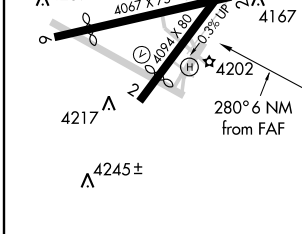

VOR/DME-B

BURLEY MUNI (BYI)

VOR/DME BYI 114.1 Chan 88	APP CRS 280°	Rwy Idg TDZE N/A N/A Apt Elev 4150
--	------------------------	--

▼ If local altimeter setting not received, use Joslin Field-Magic
▲ Valley Rgnl altimeter setting and increase all MDAs 80 feet.

MISSED APPROACH: Climb to 6000 direct BYI VOR/DME and hold.

ASOS 135.575	TWIN FALLS APP CON ★ 126.7 353.75	CTAF 122.9
------------------------	---	----------------------

CATEGORY	A	B	C	D
CIRCLING	4660-1	510 (600-1)	4660-1½ 510 (600-1½)	4700-2 550 (600-2)