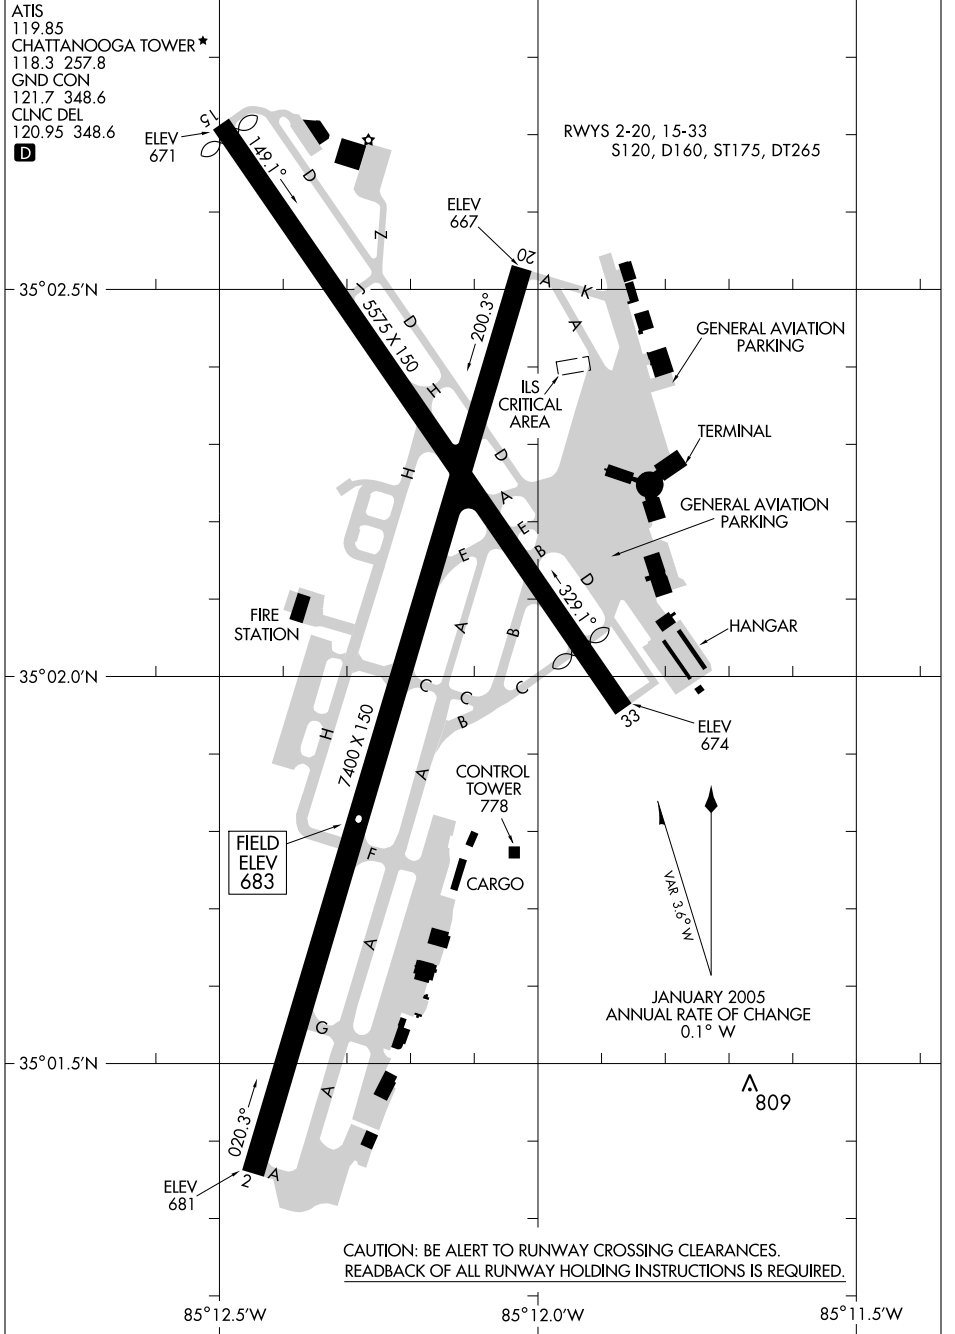

09295

# AIRPORT DIAGRAM

AL-79 (FAA)

CHATTANOOGA/LOVELL FIELD (CHA)  
CHATTANOOGA, TENNESSEE

SE-1, 11 MAR 2010 to 08 APR 2010

SE-1, 11 MAR 2010 to 08 APR 2010

# AIRPORT DIAGRAM

09295

CHATTANOOGA, TENNESSEE  
CHATTANOOGA/LOVELL FIELD (CHA)