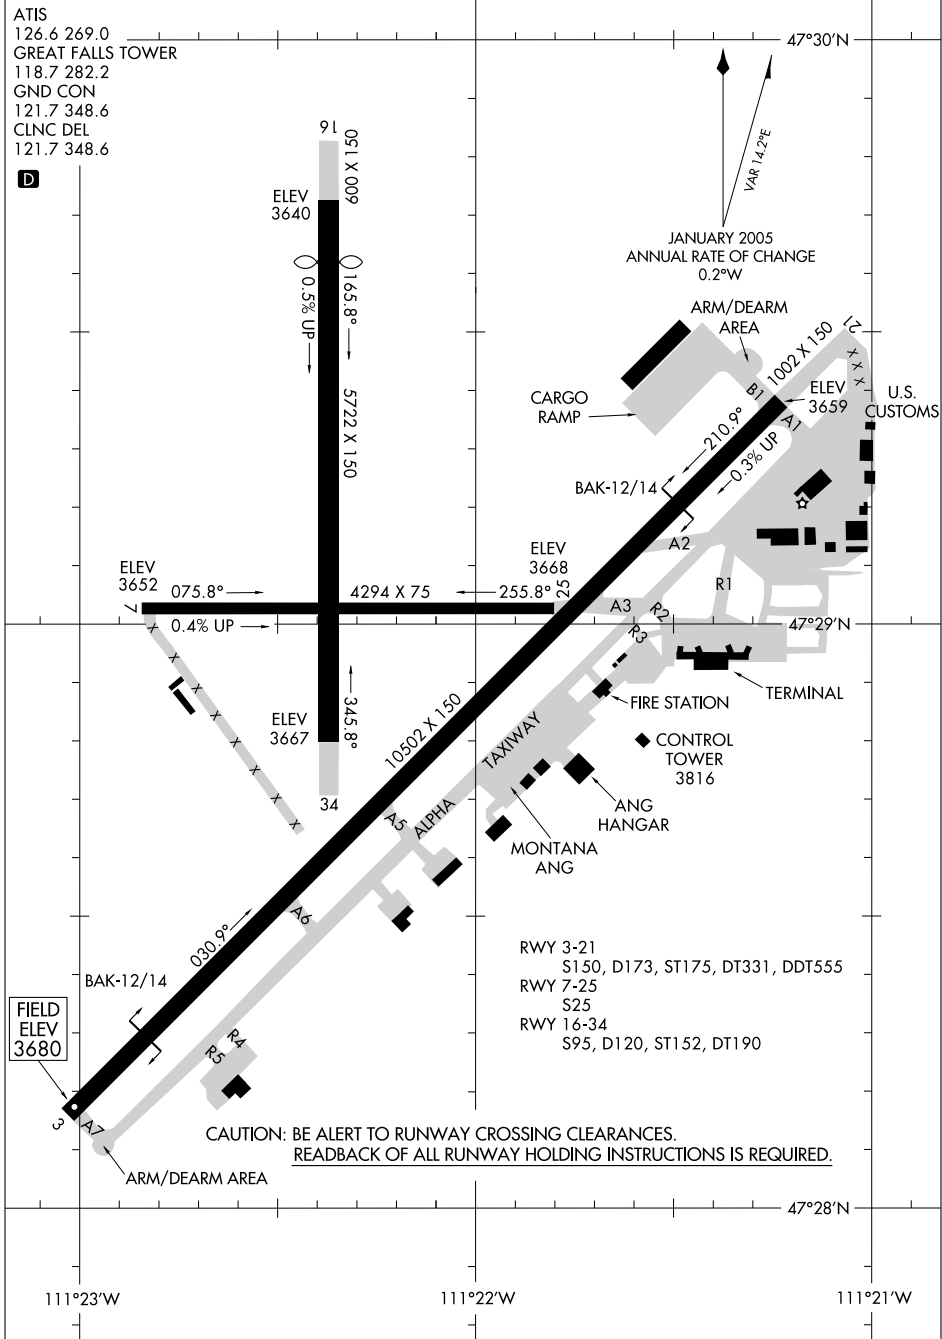

# AIRPORT DIAGRAM

AL-177 (FAA)

GREAT FALLS INTL (GTF)  
GREAT FALLS, MONTANA

NW-1, 11 MAR 2010 to 08 APR 2010

NW-1, 11 MAR 2010 to 08 APR 2010

# AIRPORT DIAGRAM

GREAT FALLS, MONTANA  
GREAT FALLS INTL (GTF)