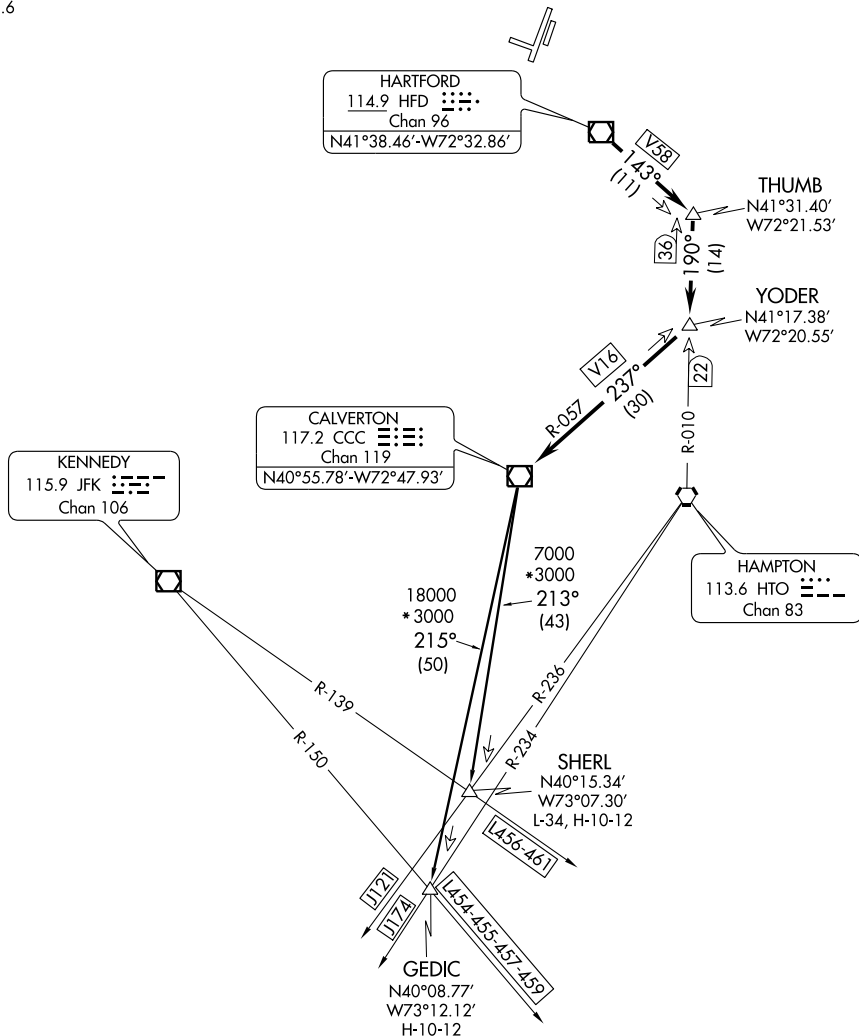

COASTAL TWO DEPARTURE (HI)

ATIS 126.45
 GND CON
 121.6
 BRAINARD TOWER★
 119.6 248.2
 BRADLEY DEP CON
 127.8 269.325
 CLNC DEL
 121.6

NE-1, 19 NOV 2009 to 17 DEC 2009

NE-1, 19 NOV 2009 to 17 DEC 2009

NOTE: Chart not to scale.

(NARRATIVE ON FOLLOWING PAGE)

COASTAL TWO DEPARTURE (HI)