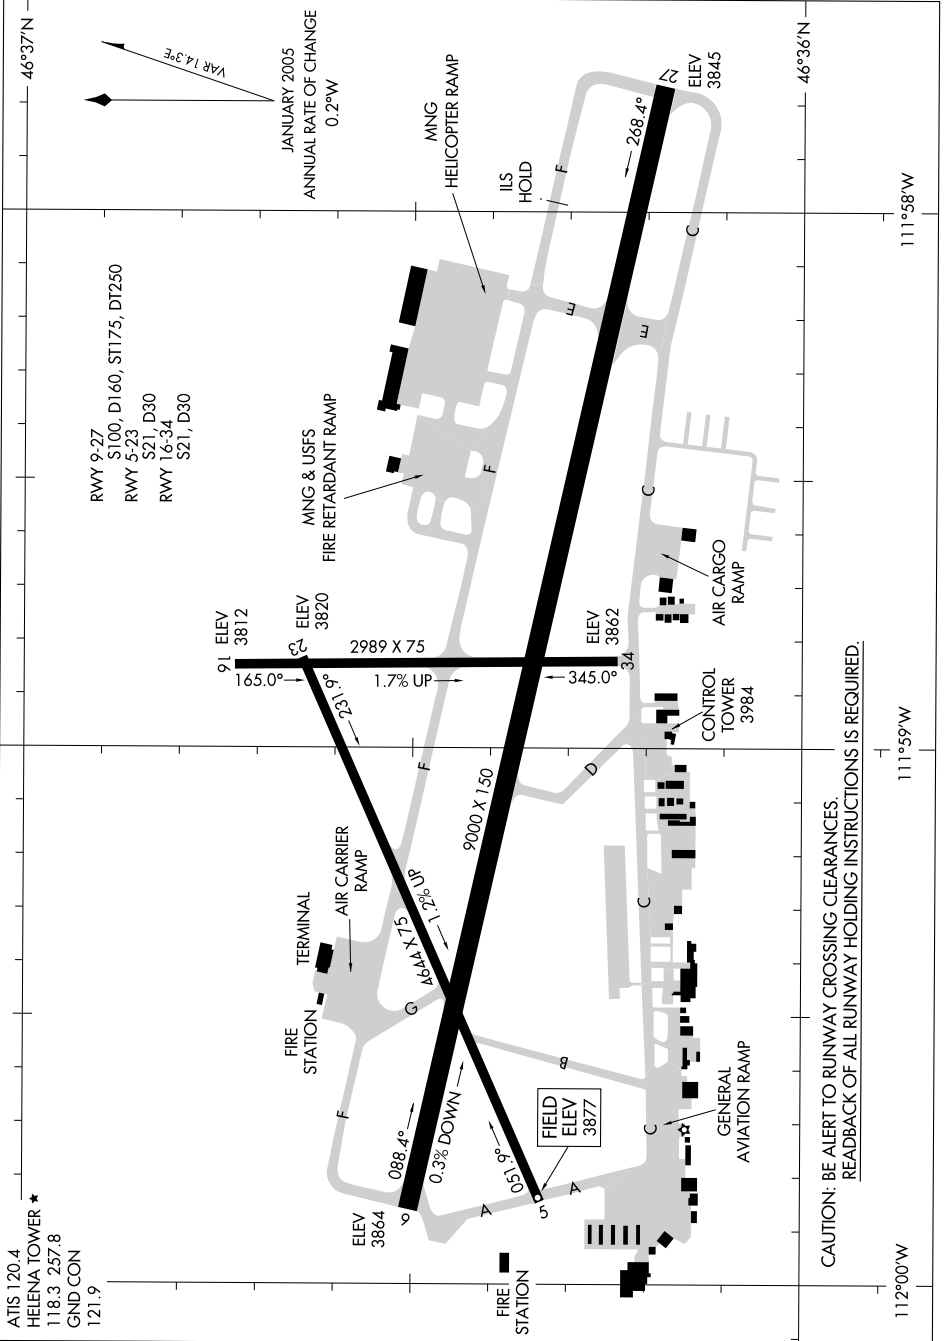

AIRPORT DIAGRAM

AL-192 (FAA)

HELENA RGNL (HLN)
HELENA, MONTANA

NW-1, 19 NOV 2009 to 17 DEC 2009

CAUTION: BE ALERT TO RUNWAY CROSSING CLEARANCES.
REARBACK OF ALL RUNWAY HOLDING INSTRUCTIONS IS REQUIRED.

NW-1, 19 NOV 2009 to 17 DEC 2009

AIRPORT DIAGRAM

HELENA, MONTANA
HELENA RGNL (HLN)