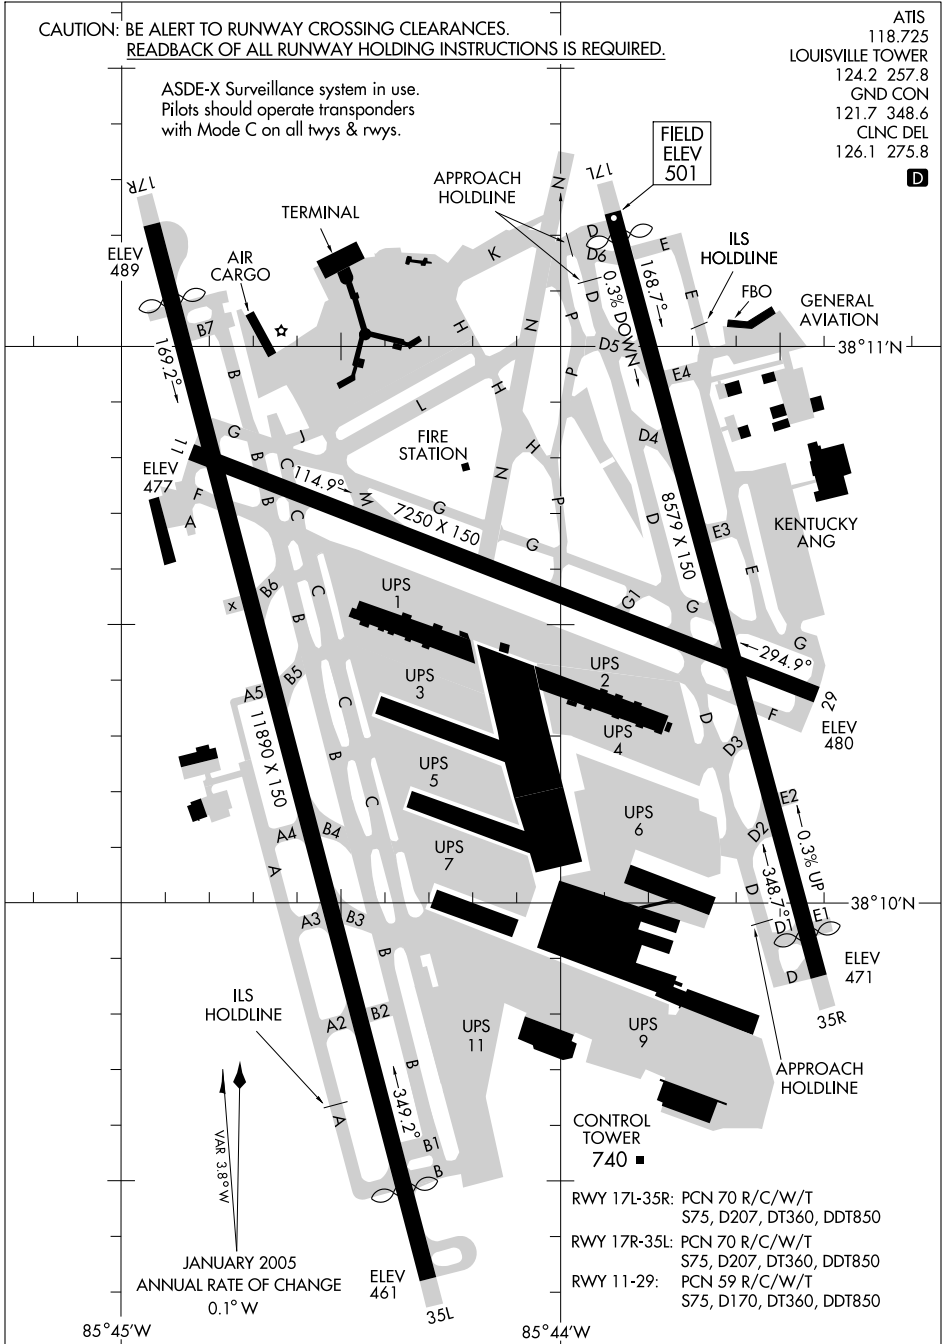

AIRPORT DIAGRAM

LOUISVILLE INTL-STANDIFORD FIELD (SDF)

AL-239 (FAA)

LOUISVILLE, KENTUCKY

CAUTION: BE ALERT TO RUNWAY CROSSING CLEARANCES.
READBACK OF ALL RUNWAY HOLDING INSTRUCTIONS IS REQUIRED.

ASDE-X Surveillance system in use.
Pilots should operate transponders
with Mode C on all twys & rwy's.

ATIS 118.725
LOUISVILLE TOWER 124.2 257.8
GND CON 121.7 348.6
CLNC DEL 126.1 275.8

SE-1, 19 NOV 2009 to 17 DEC 2009

SE-1, 19 NOV 2009 to 17 DEC 2009

AIRPORT DIAGRAM

LOUISVILLE, KENTUCKY
LOUISVILLE INTL-STANDIFORD FIELD (SDF)