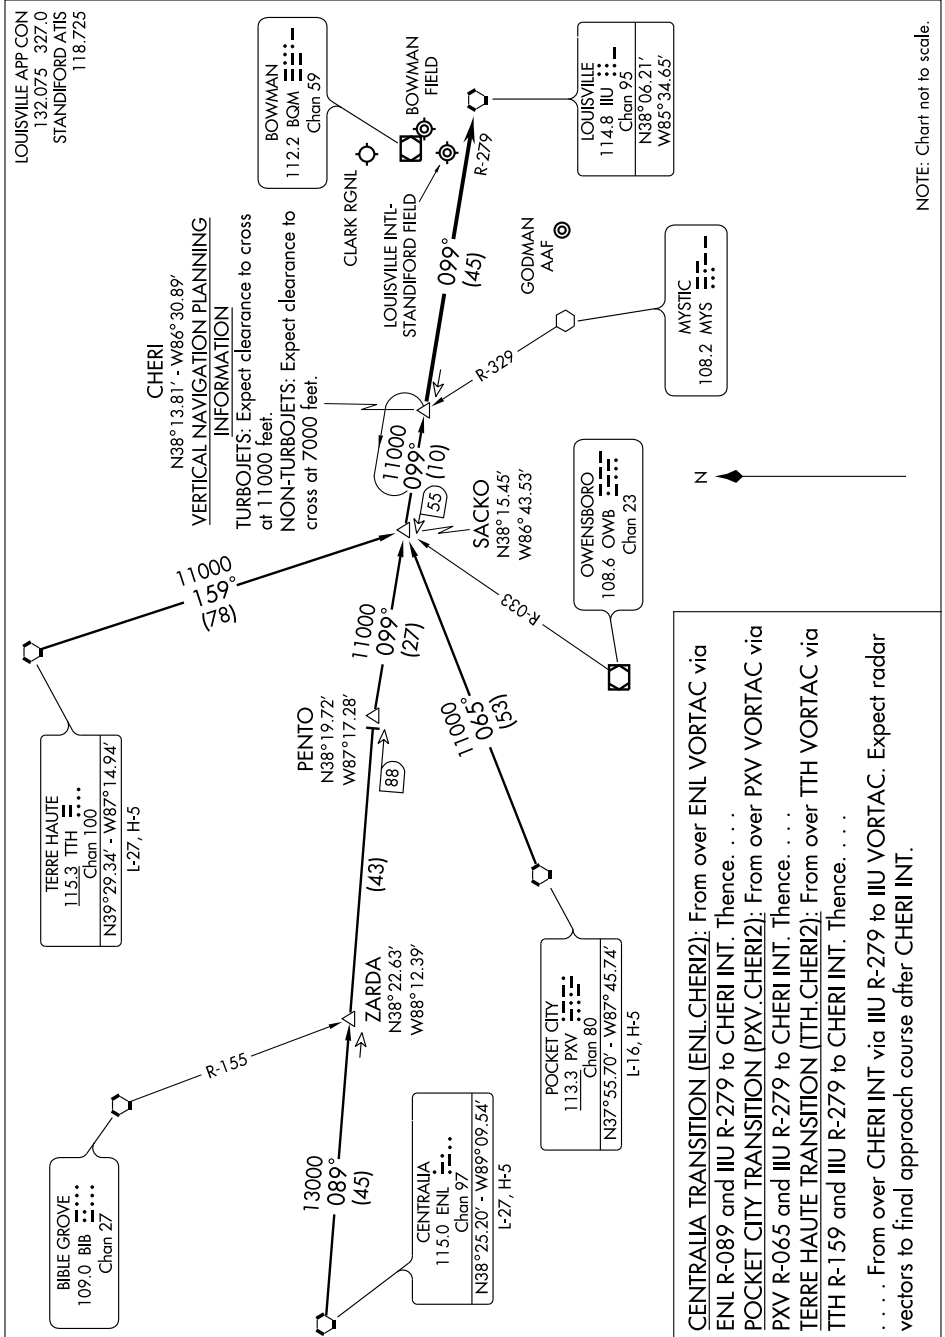

CHERI TWO ARRIVAL (CHERI.CHERI2)

LOUISVILLE, KENTUCKY

SE-1, 19 NOV 2009 to 17 DEC 2009

CHERI TWO ARRIVAL (CHERI.CHERI2)

LOUISVILLE, KENTUCKY

SE-1, 19 NOV 2009 to 17 DEC 2009