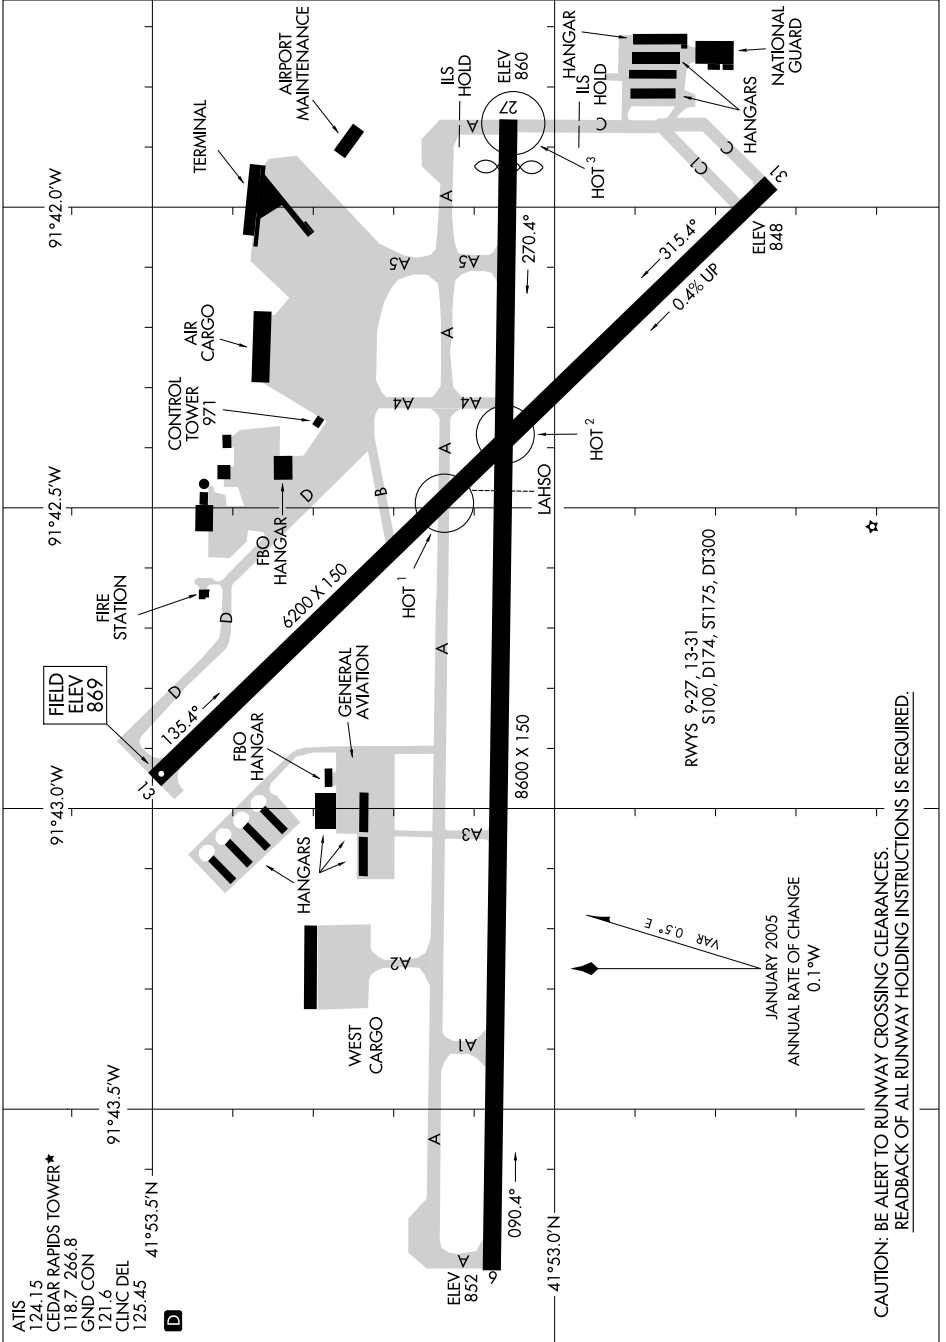

AIRPORT DIAGRAM

CEDAR RAPIDS/ THE EASTERN IOWA (CID)
CEDAR RAPIDS, IOWA

AL-250 (FAA)

NC-3, 11 MAR 2010 to 08 APR 2010

AIRPORT DIAGRAM

CEDAR RAPIDS, IOWA
CEDAR RAPIDS/ THE EASTERN IOWA (CID)

CAUTION: BE ALERT TO RUNWAY CROSSING CLEARANCES.
REARBACK OF ALL RUNWAY HOLDING INSTRUCTIONS IS REQUIRED.

NC-3, 11 MAR 2010 to 08 APR 2010