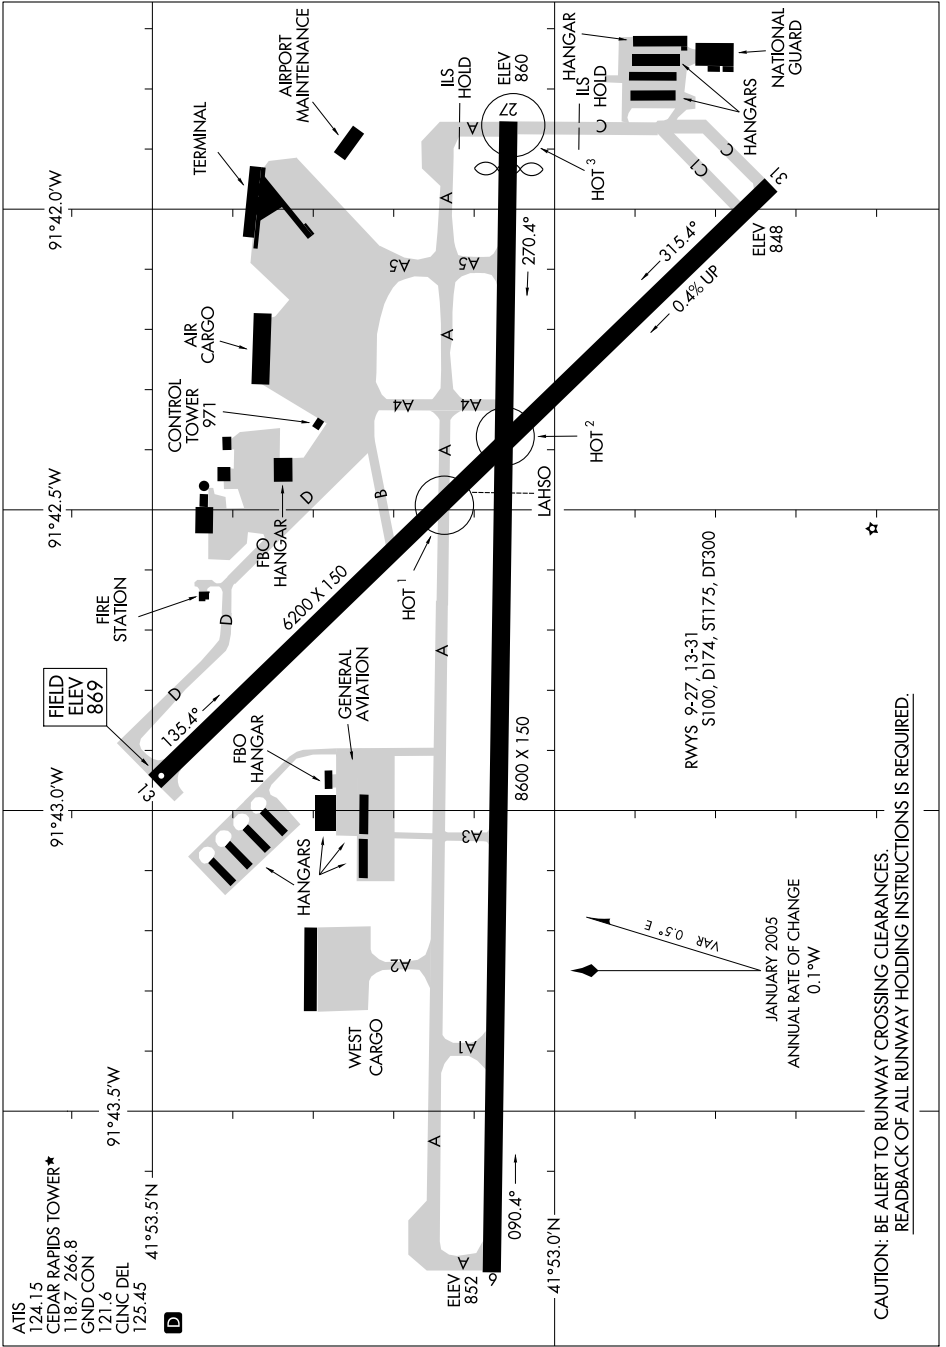

# AIRPORT DIAGRAM

CEDAR RAPIDS/ THE EASTERN IOWA (CID)  
CEDAR RAPIDS, IOWA

AL-250 (FAA)

NC-3, 19 NOV 2009 to 17 DEC 2009

# AIRPORT DIAGRAM

CEDAR RAPIDS, IOWA  
CEDAR RAPIDS/ THE EASTERN IOWA (CID)

NC-3, 19 NOV 2009 to 17 DEC 2009

CAUTION: BE ALERT TO RUNWAY CROSSING CLEARANCES.  
REARBACK OF ALL RUNWAY HOLDING INSTRUCTIONS IS REQUIRED.