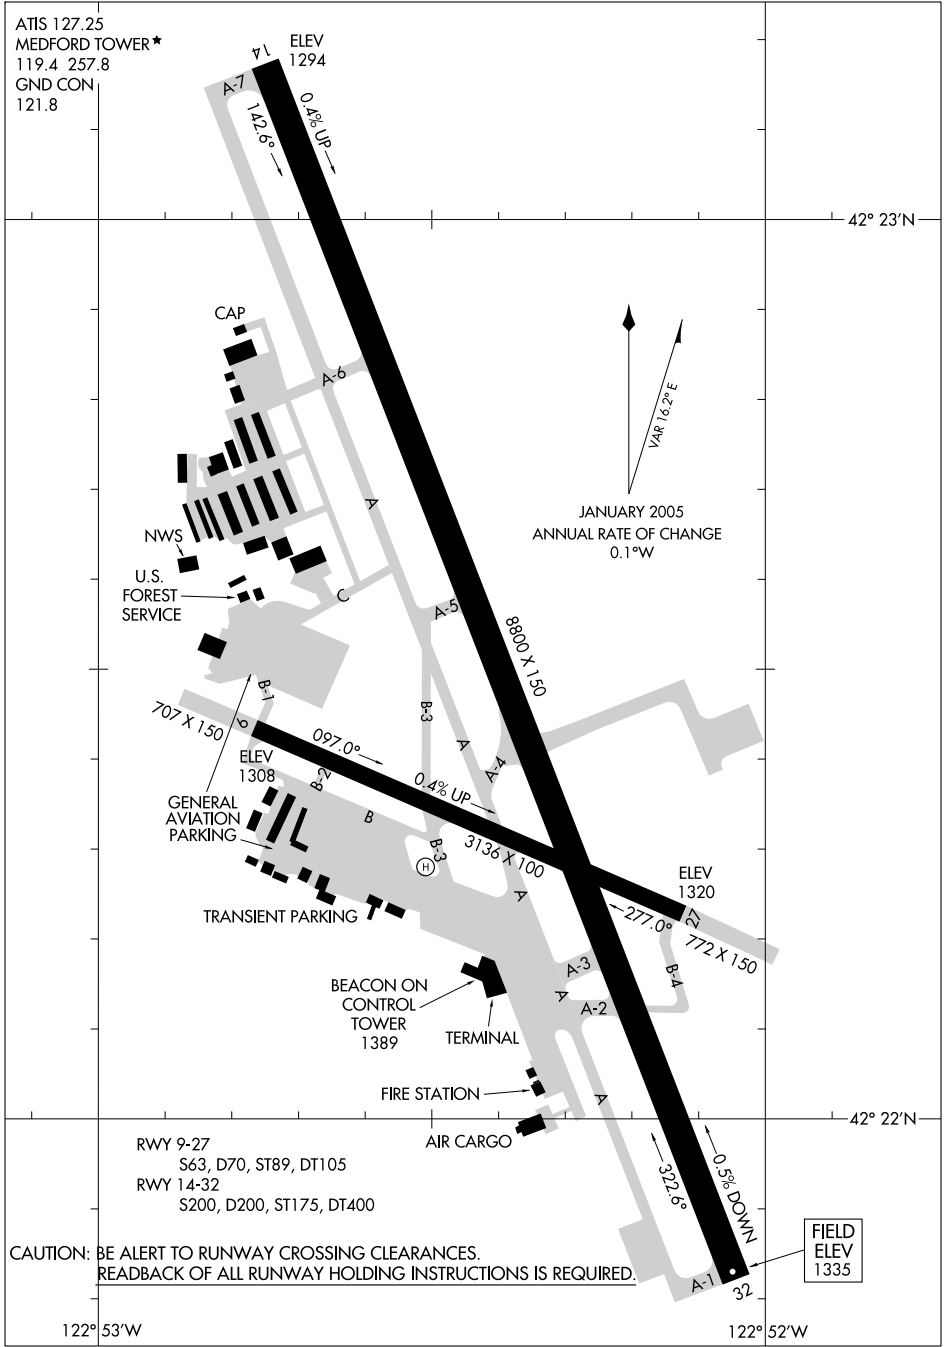

06215

AIRPORT DIAGRAM

MEDFORD/ROGUE VALLEY INTL-MEDFORD (MFR)
AL-251 (FAA)
MEDFORD, OREGON

ATIS 127.25
MEDFORD TOWER ★
119.4 257.8
GND CON
121.8

NW-1, 19 NOV 2009 to 17 DEC 2009

NW-1, 19 NOV 2009 to 17 DEC 2009

CAUTION: BE ALERT TO RUNWAY CROSSING CLEARANCES.
REARBACK OF ALL RUNWAY HOLDING INSTRUCTIONS IS REQUIRED.

122° 53' W

122° 52' W

AIRPORT DIAGRAM

06215

MEDFORD, OREGON
MEDFORD/ROGUE VALLEY INTL-MEDFORD (MFR)