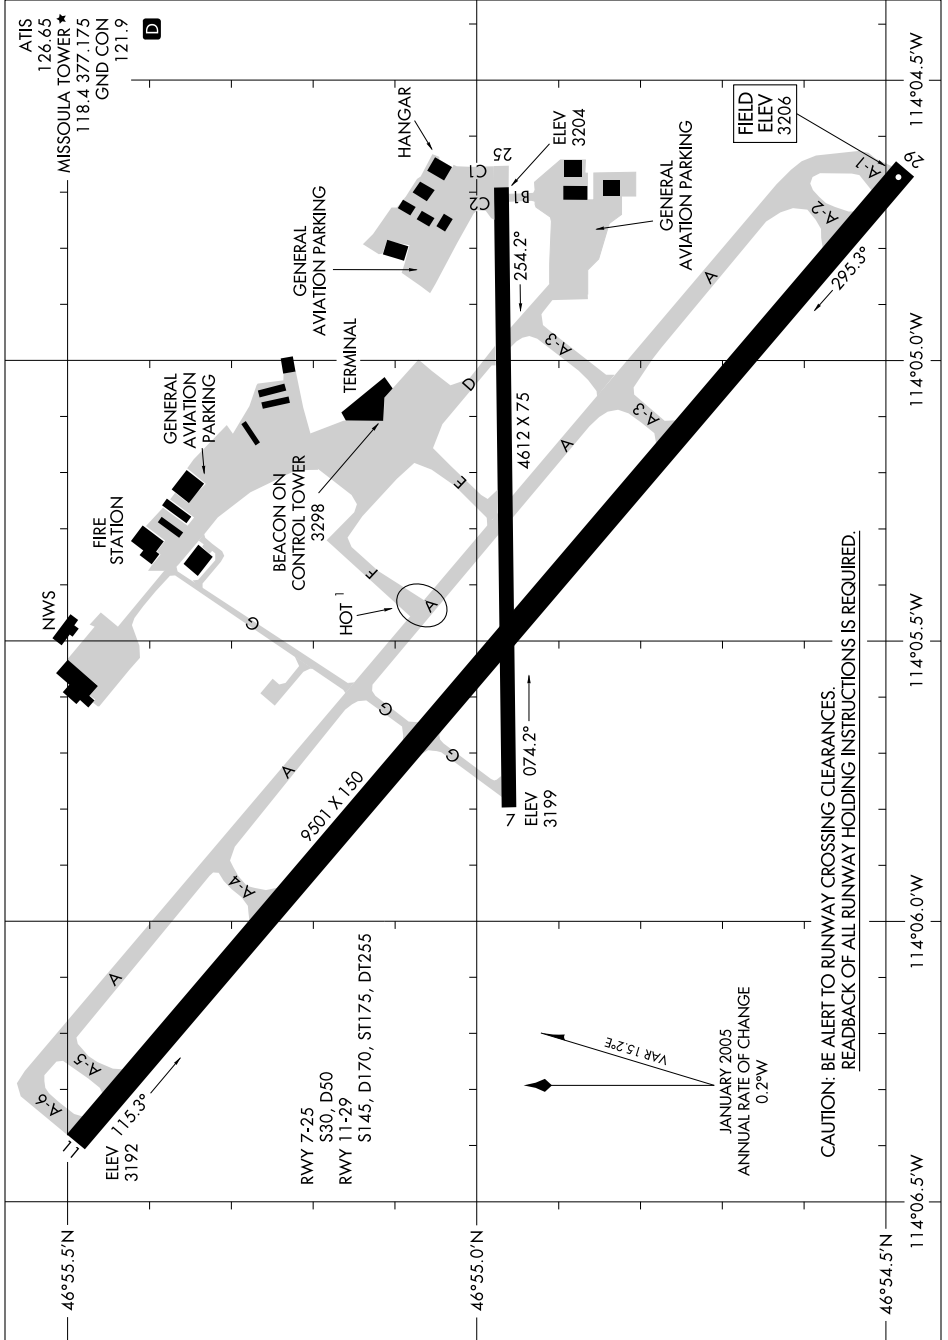

AIRPORT DIAGRAM

AL-266 (FAA)

MISSOULA INTL (MSO)
MISSOULA, MONTANA

NW-1, 11 MAR 2010 to 08 APR 2010

CAUTION: BE ALERT TO RUNWAY CROSSING CLEARANCES.
READBACK OF ALL RUNWAY HOLDING INSTRUCTIONS IS REQUIRED.

NW-1, 11 MAR 2010 to 08 APR 2010

AIRPORT DIAGRAM

MISSOULA, MONTANA
MISSOULA INTL (MSO)