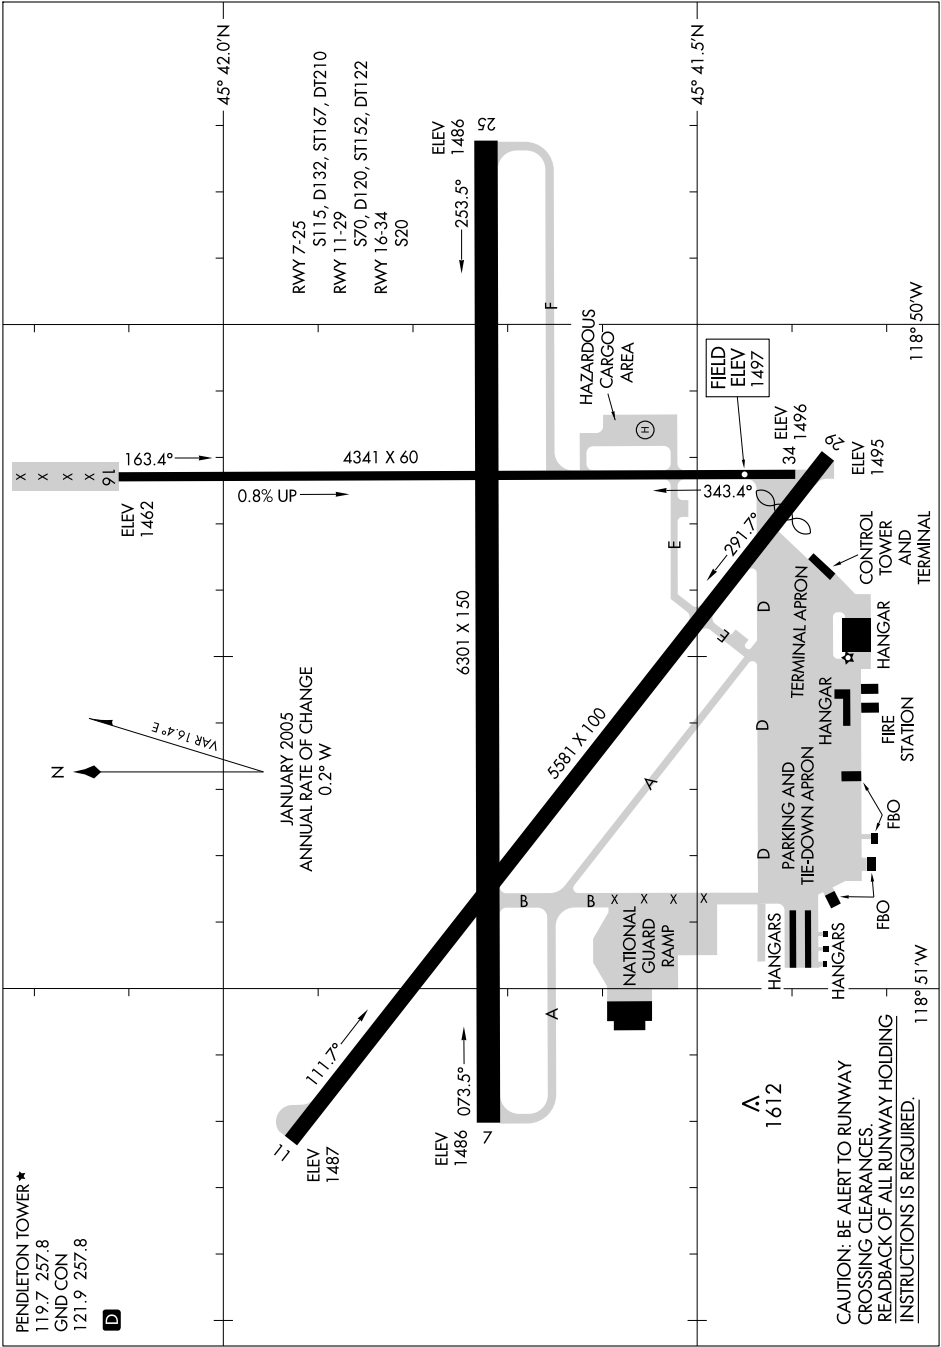

# AIRPORT DIAGRAM

PENDLETON/ EASTERN OREGON RGNL AT PENDLETON (PDT)  
AL-316 (FAA)  
PENDLETON, OREGON

NW-1, 19 NOV 2009 to 17 DEC 2009

NW-1, 19 NOV 2009 to 17 DEC 2009

# AIRPORT DIAGRAM

PENDLETON, OREGON  
PENDLETON/ EASTERN OREGON RGNL AT PENDLETON (PDT)