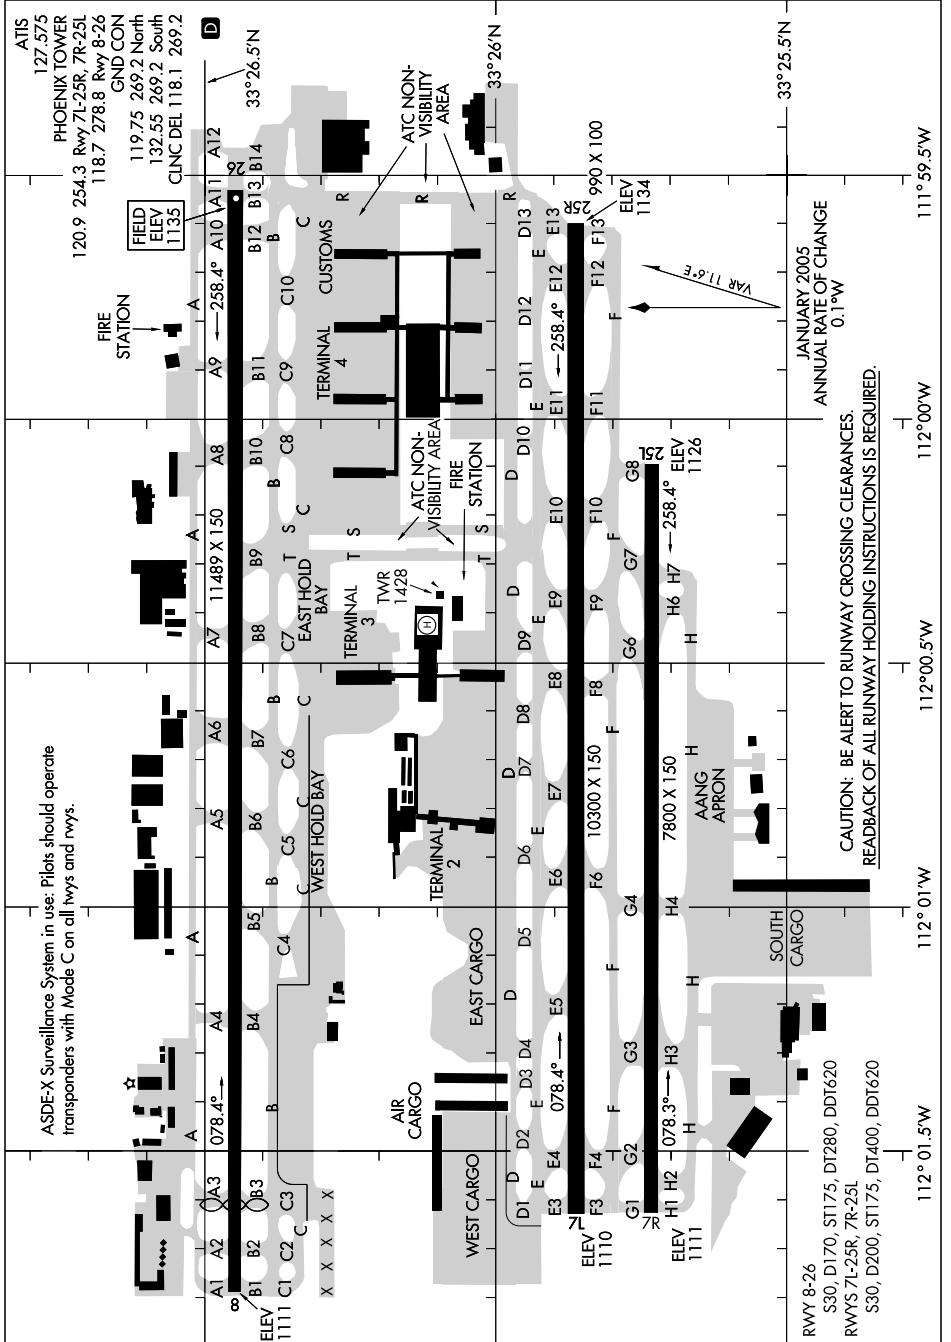

AIRPORT DIAGRAM

AL-322 (FAA)

PHOENIX SKY HARBOR INTL (PHX)

PHOENIX, ARIZONA

SW-4, 19 NOV 2009 to 17 DEC 2009

AIRPORT DIAGRAM

PHOENIX, ARIZONA

PHOENIX SKY HARBOR INTL (PHX)

SW-4, 19 NOV 2009 to 17 DEC 2009