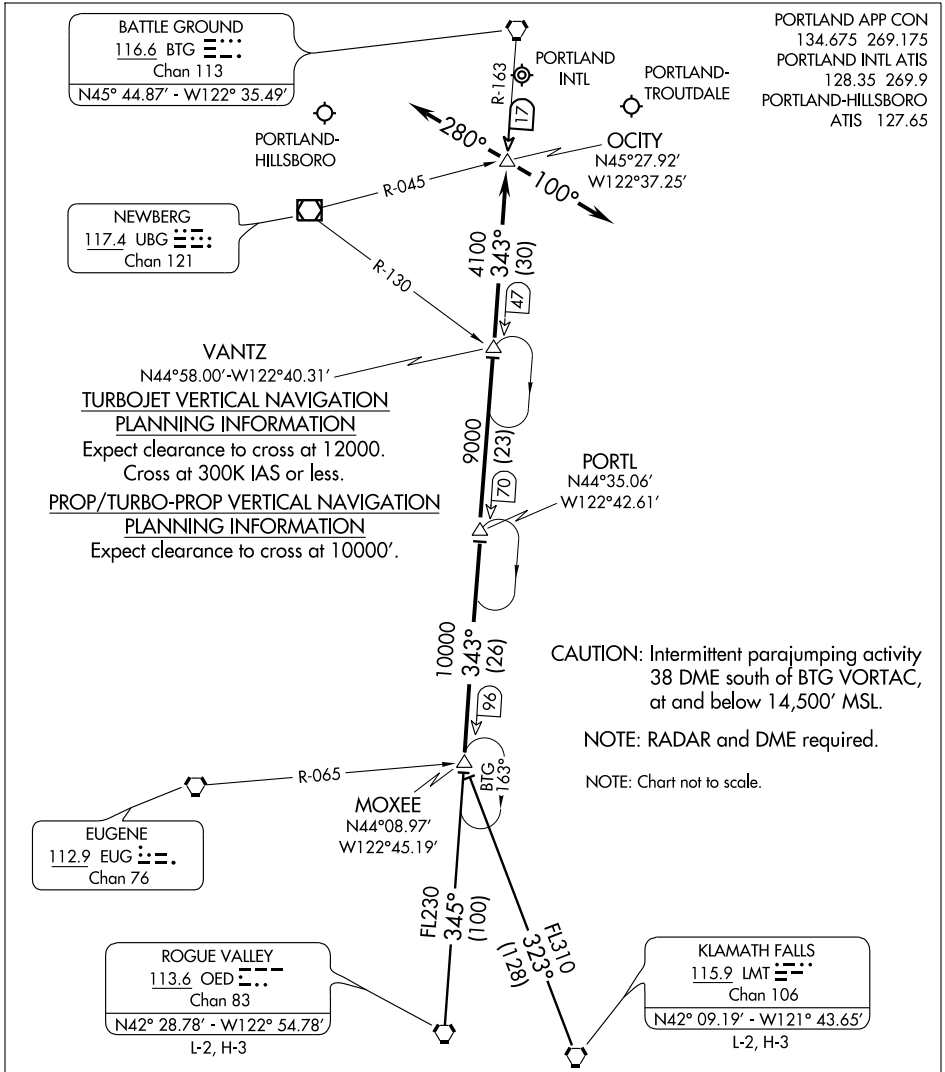

(MOXEE.MOXEE6) 07298
MOXEE SIX ARRIVAL

PORTLAND, OREGON

NW-1, 19 NOV 2009 to 17 DEC 2009

NW-1, 19 NOV 2009 to 17 DEC 2009

KLAMATH FALLS TRANSITION (LMT.MOXEE6): From over LMT VORTAC via LMT R-323 to MOXEE INT. Thence

ROGUE VALLEY TRANSITION (OED.MOXEE6): From over OED VORTAC via OED R-345 to MOXEE INT. Thence

. . . . From over MOXEE INT via BTG R-163 to OCITY INT. Thence via:
Landing East - Depart OCITY INT heading 280° for vectors to final approach course.
Landing West - Depart OCITY INT heading 100° for vectors to final approach course.

LOST COMMUNICATIONS: After OCITY INT, proceed direct BTG VORTAC.

MOXEE SIX ARRIVAL
 (MOXEE.MOXEE6) 07298

PORTLAND, OREGON