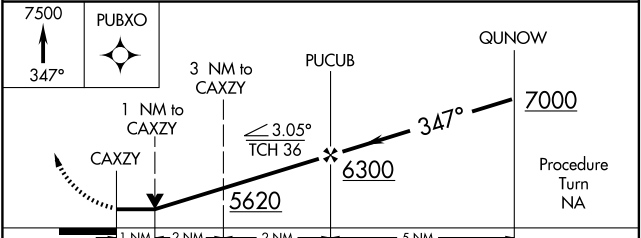

GPS RWY 35

PUEBLO MEMORIAL (PUB)

APP CRS 347°	Rwy Idg 8308
	TDZE 4674
	Apt Elev 4726

▼
▲ NA

MISSED APPROACH: Climb to 7500 via 347° course to PUBXO WP and hold.

ATIS ★ 125.25	DENVER APP CON ★ 120.1 290.5	PUEBLO TOWER ★ 119.1 (CTAF) 0 257.8	GND CON 121.9	CLNC DEL 120.9	UNICOM 122.95
-------------------------	----------------------------------------	-----------------------------------------------	-------------------------	--------------------------	-------------------------

CATEGORY	A	B	C	D
S-35	5000-1 326 (300-1)			
CIRCLING	5340-1 614 (700-1)	5340-1 3/4 614 (700-1 3/4)	5360-2 634 (700-2)	

SW-1, 19 NOV 2009 to 17 DEC 2009

SW-1, 19 NOV 2009 to 17 DEC 2009