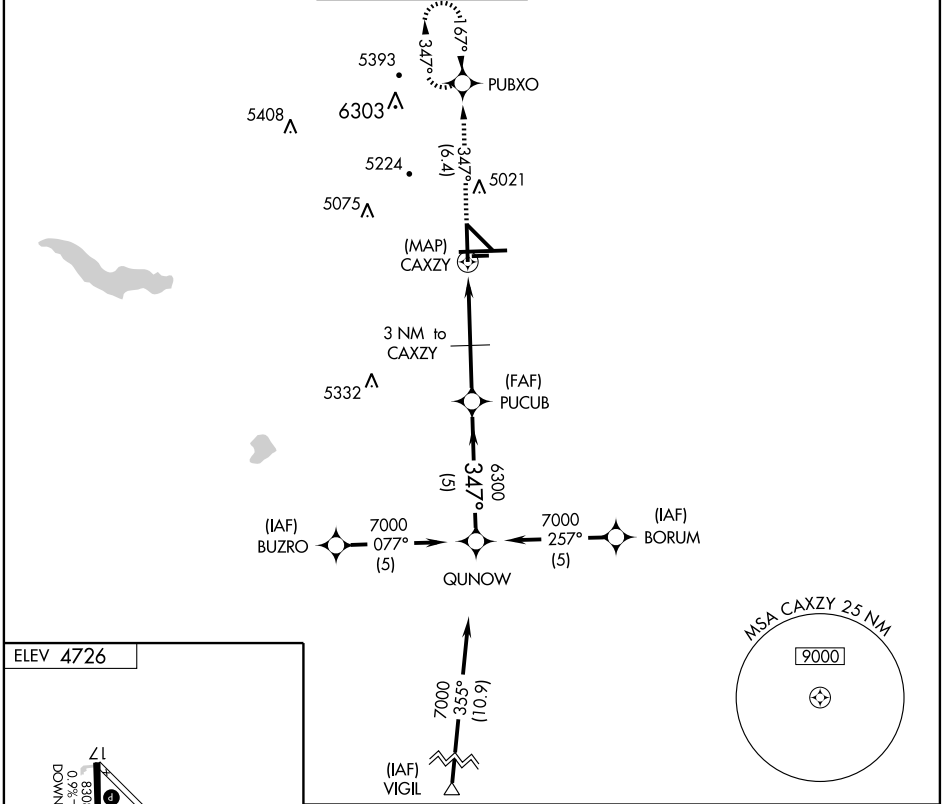

GPS RWY 35

PUEBLO MEMORIAL (PUB)

APP CRS 347°	Rwy Idg 8308
	TDZE 4674
	Apt Elev 4726

▼
▲ NA

MISSED APPROACH: Climb to 7500 via 347° course to PUBXO WP and hold.

ATIS ★ 125.25	DENVER APP CON ★ 120.1 290.5	PUEBLO TOWER ★ 119.1 (CTAF) 0 257.8	GND CON 121.9	CLNC DEL 120.9	UNICOM 122.95
-------------------------	----------------------------------------	-----------------------------------------------	-------------------------	--------------------------	-------------------------

CATEGORY	A	B	C	D
S-35	5000-1 326 (300-1)			
CIRCLING	5340-1 614 (700-1)	5340-1 3/4 614 (700-1 3/4)	5360-2 634 (700-2)	

SW-1, 19 NOV 2009 to 17 DEC 2009

SW-1, 19 NOV 2009 to 17 DEC 2009