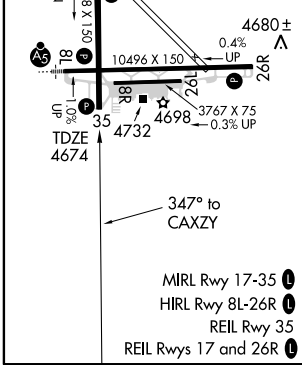

GPS RWY 35

PUEBLO MEMORIAL (PUB)

APP CRS 347°	Rwy Idg 8308
	TDZE 4674
	Apt Elev 4726

▼
▲ NA

MISSED APPROACH: Climb to 7500 via 347° course to PUBXO WP and hold.

ATIS ★ 125.25	DENVER APP CON ★ 120.1 290.5	PUEBLO TOWER ★ 119.1 (CTAF) 0 257.8	GND CON 121.9	CLNC DEL 120.9	UNICOM 122.95
-------------------------	----------------------------------------	-----------------------------------------------	-------------------------	--------------------------	-------------------------

CATEGORY	A	B	C	D
S-35	5000-1 326 (300-1)			
CIRCLING	5340-1 614 (700-1)	5340-1 3/4 614 (700-1 3/4)	5360-2 634 (700-2)	

SW-1, 19 NOV 2009 to 17 DEC 2009

SW-1, 19 NOV 2009 to 17 DEC 2009