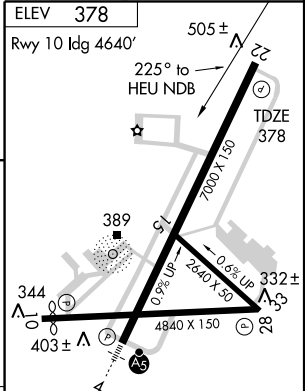

NDB RWY 22
SCHENECTADY COUNTY (SCH)

NDB HEU 356	APP CRS 225°	Rwy ldg 7000
		TDZE 378
		Apt Elev 378

		MISSED APPROACH: Climbing right turn to 2800 in HUNTER NDB holding pattern.		
--	--	---	--	--

AWOS-3 119.275	ALBANY APP CON 118.05 263.075	SCHENECTADY TOWER* 121.3 (CTAF) 321.1	GND CON 121.9	UNICOM 122.975
--------------------------	---	---	-------------------------	--------------------------

NE-2, 11 MAR 2010 to 08 APR 2010

NE-2, 11 MAR 2010 to 08 APR 2010

CATEGORY	A	B	C	D
S-22	980-1	602 (700-1)	980-1¾ 602 (700-1¾)	980-2 602 (700-2)
CIRCLING	980-1	602 (700-1)	980-1¾ 602 (700-1¾)	1000-2 622 (700-2)

REIL Rwy 28
HIRL Rwy 4-22
MIRL Rwy 10-28