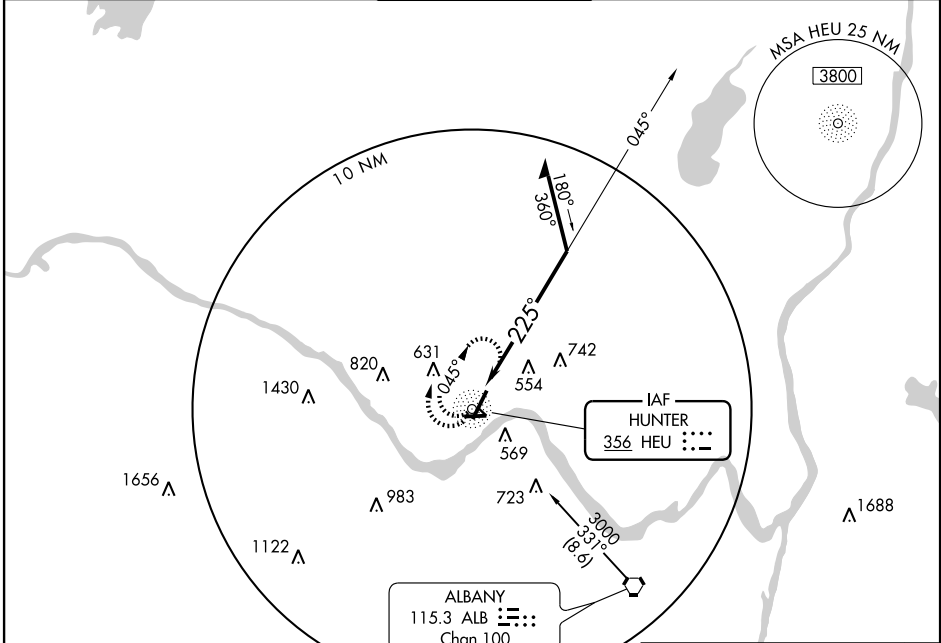

NDB RWY 22
SCHENECTADY COUNTY (SCH)

NDB HEU 356	APP CRS 225°	Rwy ldg 7000
		TDZE 378
		Apt Elev 378

		MISSED APPROACH: Climbing right turn to 2800 in HUNTER NDB holding pattern.		
--	--	---	--	--

AWOS-3 119.275	ALBANY APP CON 118.05 263.075	SCHENECTADY TOWER* 121.3 (CTAF) 321.1	GND CON 121.9	UNICOM 122.975
--------------------------	---	---	-------------------------	--------------------------

NE-2, 11 MAR 2010 to 08 APR 2010

NE-2, 11 MAR 2010 to 08 APR 2010

CATEGORY	A	B	C	D
S-22	980-1	602 (700-1)	980-1¾ 602 (700-1¾)	980-2 602 (700-2)
CIRCLING	980-1	602 (700-1)	980-1¾ 602 (700-1¾)	1000-2 622 (700-2)