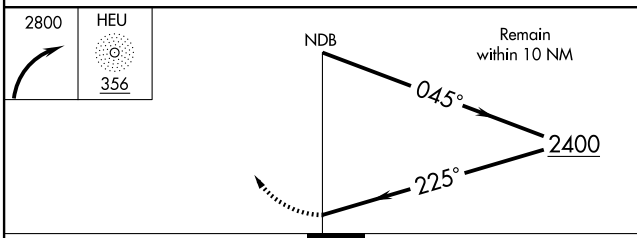

NDB RWY 22
SCHENECTADY COUNTY (SCH)

NDB HEU 356	APP CRS 225°	Rwy ldg 7000
		TDZE 378
		Apt Elev 378

		MISSED APPROACH: Climbing right turn to 2800 in HUNTER NDB holding pattern.		
--	--	---	--	--

AWOS-3 119.275	ALBANY APP CON 118.05 263.075	SCHENECTADY TOWER* 121.3 (CTAF) 321.1	GND CON 121.9	UNICOM 122.975
--------------------------	---	---	-------------------------	--------------------------

NE-2, 11 MAR 2010 to 08 APR 2010

NE-2, 11 MAR 2010 to 08 APR 2010

CATEGORY	A	B	C	D
S-22	980-1	602 (700-1)	980-1¾ 602 (700-1¾)	980-2 602 (700-2)
CIRCLING	980-1	602 (700-1)	980-1¾ 602 (700-1¾)	1000-2 622 (700-2)