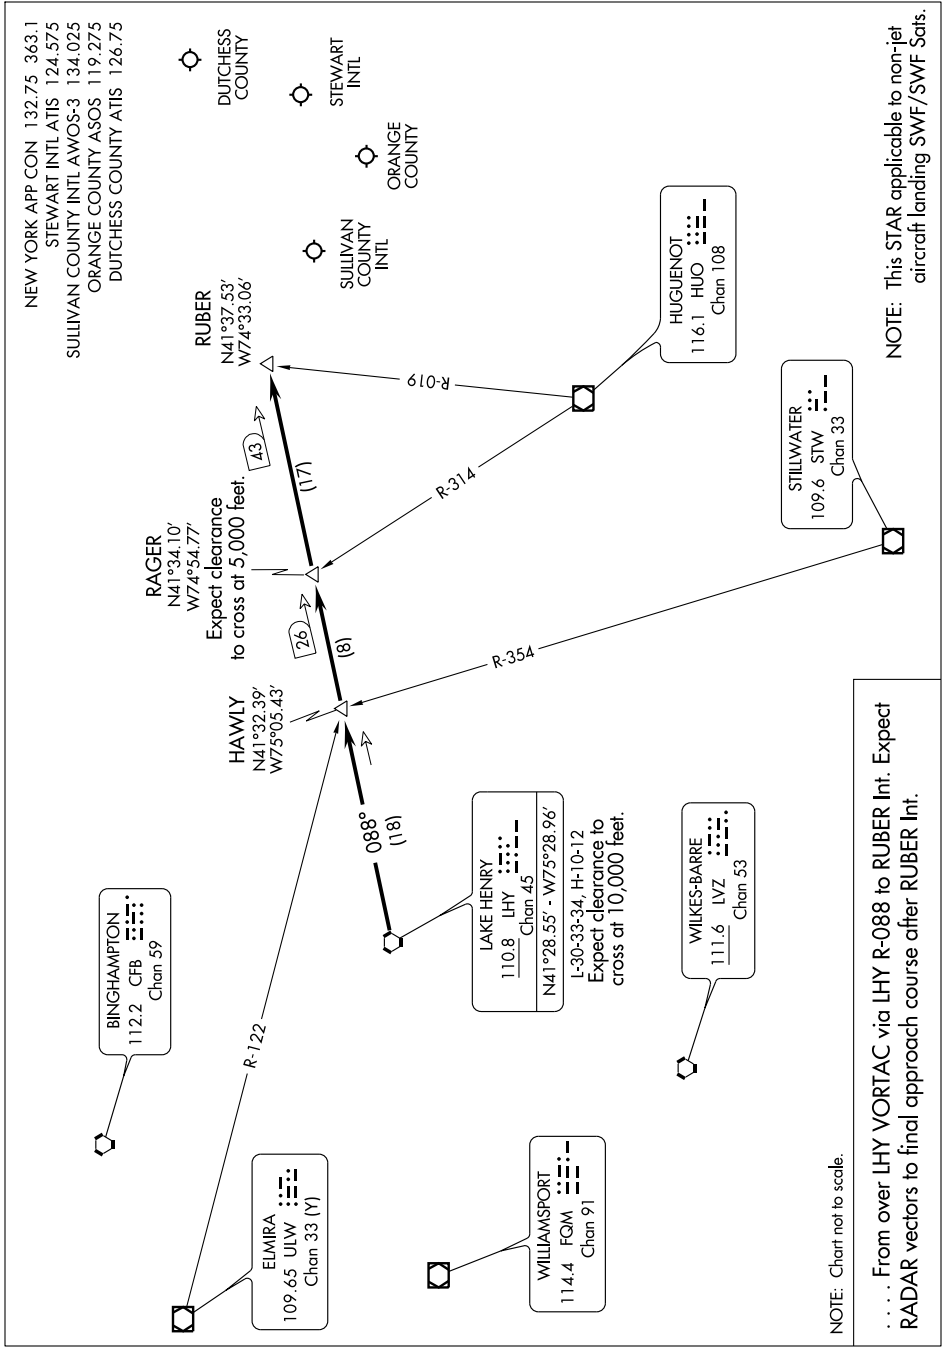

RUBER ONE ARRIVAL

NE-2, 11 MAR 2010 to 08 APR 2010

NE-2, 11 MAR 2010 to 08 APR 2010

RUBER ONE ARRIVAL