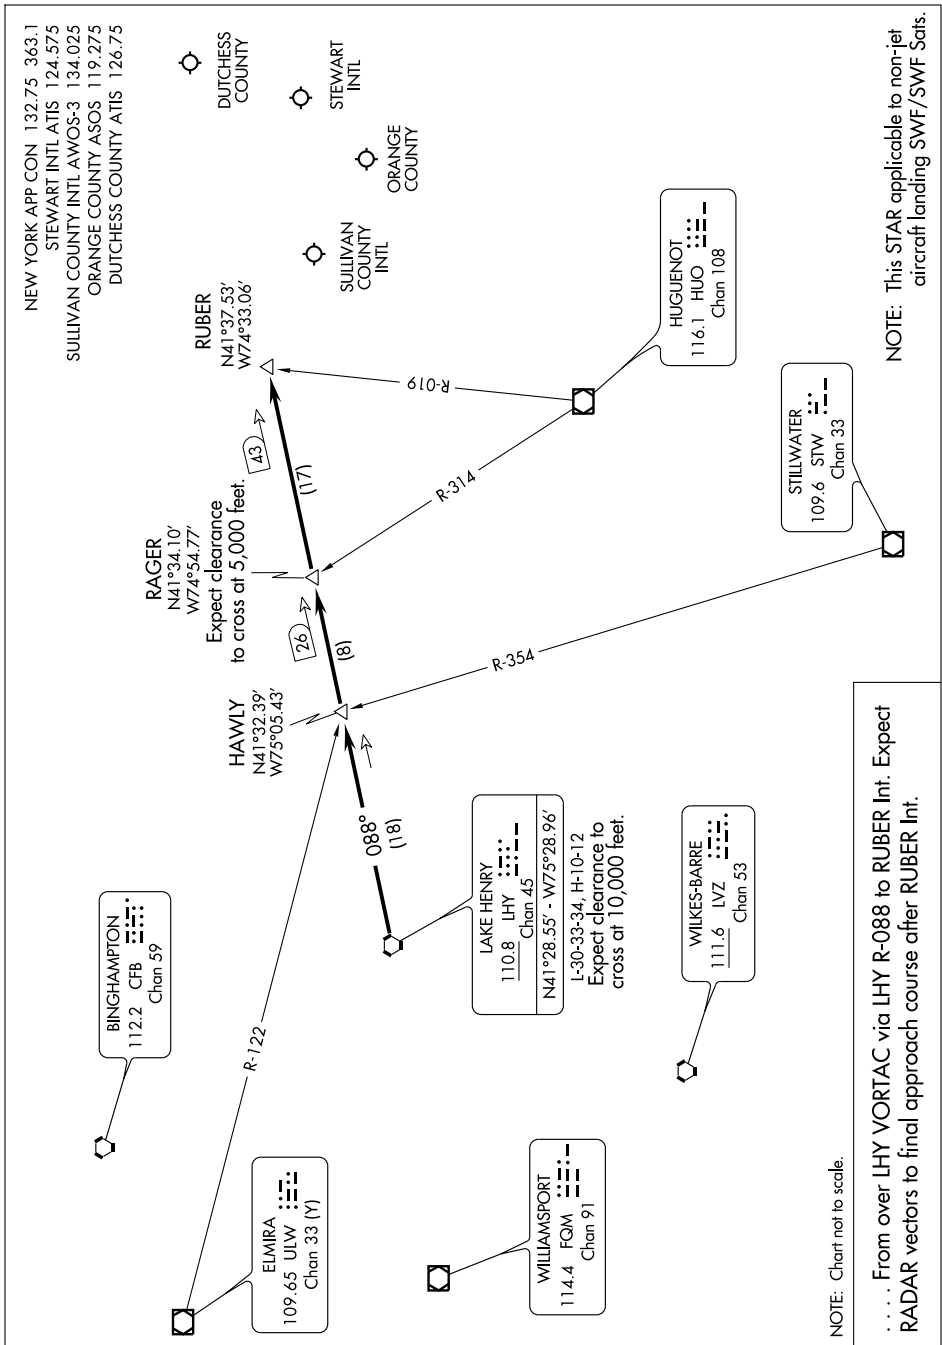

# RUBER ONE ARRIVAL

NE-2, 19 NOV 2009 to 17 DEC 2009