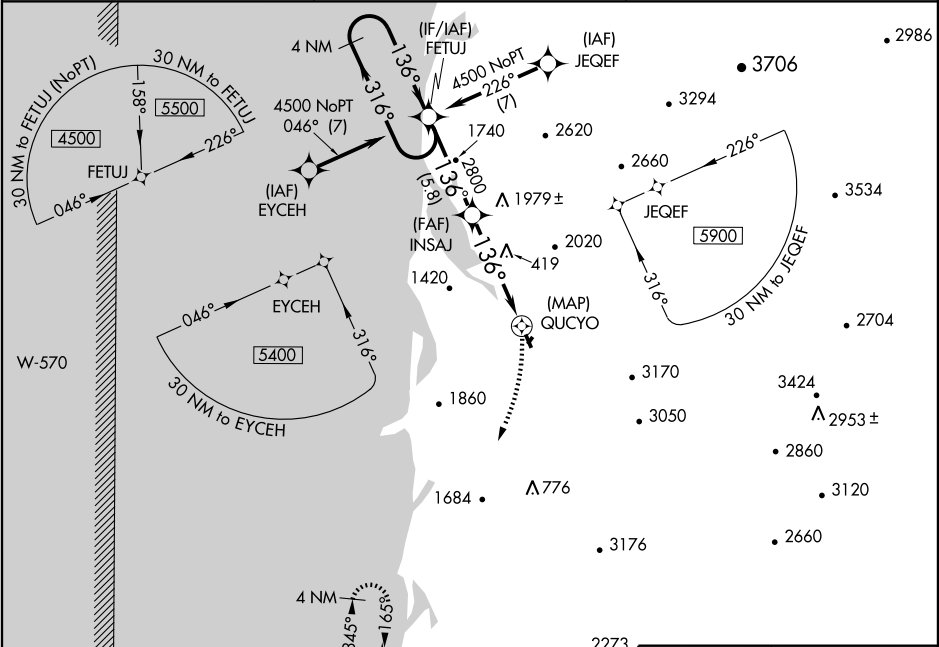

RNAV (GPS) RWY 13

TILLAMOOK (TMK)

APP CRS	Rwy Idg	5001
136°	TDZE	28
	Apt Elev	36

⚠ When local altimeter setting not received, use Astoria altimeter setting.
⚠ NA GPS or RNP-0.3 required. DME/DME RNP-0.3 NA.
 Circling NA Rwy 1-19 at night.

MISSED APPROACH: Climbing right turn to 5000 direct ULKAW WP and hold.

AWOS-3 120.0	SEATTLE CENTER 124.2 317.6	UNICOM 122.8 (CTAF) ⓪
------------------------	--------------------------------------	--

NW-1, 19 NOV 2009 to 17 DEC 2009

NW-1, 19 NOV 2009 to 17 DEC 2009

4 NM Holding Pattern	FETUJ	5000	ULKAW
----------------------	-------	------	-------

CATEGORY	A	B	C	D
RNAV MDA	760-1	732 (800-1)	760-2 732 (800-2)	NA
CIRCLING	880-1 844 (900-1)	920-1¼ 884 (900-1¼)	920-2¾ 884 (900-2¾)	NA
ASTORIA ALTIMETER SETTING MINIMUMS				
RNAV MDA	1280-1¼ 1252 (1300-1¼)	1280-1½ 1252 (1300-1½)	1280-3 1252 (1300-3)	NA
CIRCLING	1420-1¼ 1384 (1400-1¼)	1460-1½ 1424 (1500-1½)	1460-3 1424 (1500-3)	NA