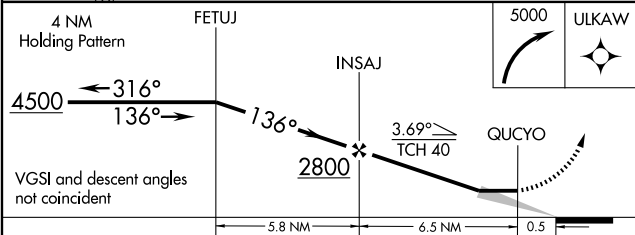

RNAV (GPS) RWY 13

TILLAMOOK (TMK)

APP CRS	Rwy Idg	5001
136°	TDZE	28
	Apt Elev	36

⚠ When local altimeter setting not received, use Astoria altimeter setting.
⚠ NA GPS or RNP-0.3 required. DME/DME RNP-0.3 NA.
Circling NA Rwy 1-19 at night.

MISSED APPROACH: Climbing right turn to 5000 direct ULKAW WP and hold.

AWOS-3 120.0	SEATTLE CENTER 124.2 317.6	UNICOM 122.8 (CTAF) ⓪

NW-1, 11 MAR 2010 to 08 APR 2010

NW-1, 11 MAR 2010 to 08 APR 2010

CATEGORY	A	B	C	D
RNAV MDA	760-1	732 (800-1)	760-2 732 (800-2)	NA
CIRCLING	880-1 844 (900-1)	920-1¼ 884 (900-1¼)	920-2¾ 884 (900-2¾)	NA
ASTORIA ALTIMETER SETTING MINIMUMS				
RNAV MDA	1280-1¼ 1252 (1300-1¼)	1280-1½ 1252 (1300-1½)	1280-3 1252 (1300-3)	NA
CIRCLING	1420-1¼ 1384 (1400-1¼)	1460-1½ 1424 (1500-1½)	1460-3 1424 (1500-3)	NA