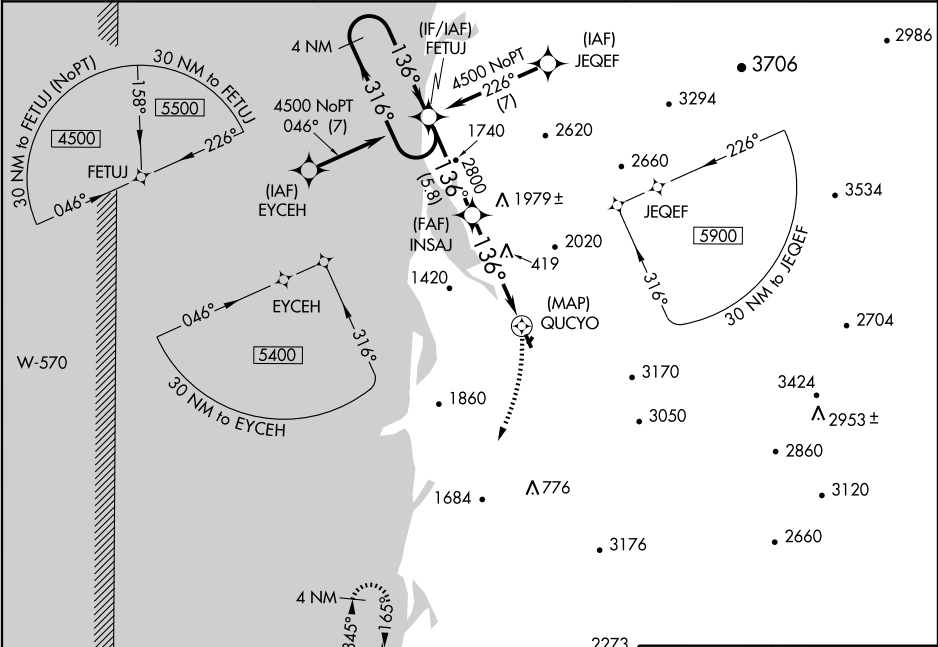

RNAV (GPS) RWY 13

TILLAMOOK (TMK)

APP CRS	Rwy Idg	5001
136°	TDZE	28
	Apt Elev	36

⚠ When local altimeter setting not received, use Astoria altimeter setting.
⚠ NA GPS or RNP-0.3 required. DME/DME RNP-0.3 NA.
 Circling NA Rwy 1-19 at night.

MISSED APPROACH: Climbing right turn to 5000 direct ULKAW WP and hold.

AWOS-3 120.0	SEATTLE CENTER 124.2 317.6	UNICOM 122.8 (CTAF) ⓪
------------------------	--------------------------------------	--

NW-1, 11 MAR 2010 to 08 APR 2010

NW-1, 11 MAR 2010 to 08 APR 2010

CATEGORY	A	B	C	D
RNAV MDA	760-1	732 (800-1)	760-2 732 (800-2)	NA
CIRCLING	880-1 844 (900-1)	920-1¼ 884 (900-1¼)	920-2¾ 884 (900-2¾)	NA
ASTORIA ALTIMETER SETTING MINIMUMS				
RNAV MDA	1280-1¼ 1252 (1300-1¼)	1280-1½ 1252 (1300-1½)	1280-3 1252 (1300-3)	NA
CIRCLING	1420-1¼ 1384 (1400-1¼)	1460-1½ 1424 (1500-1½)	1460-3 1424 (1500-3)	NA