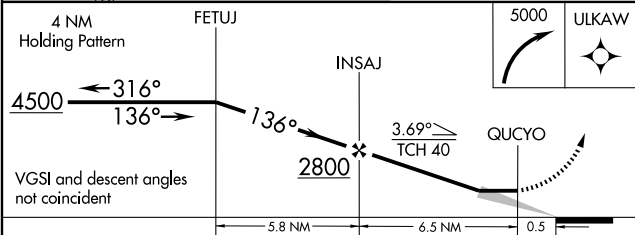

NW-1, 19 NOV 2009 to 17 DEC 2009

NW-1, 19 NOV 2009 to 17 DEC 2009

4 NM Holding Pattern	FETUJ	5000	ULKAW