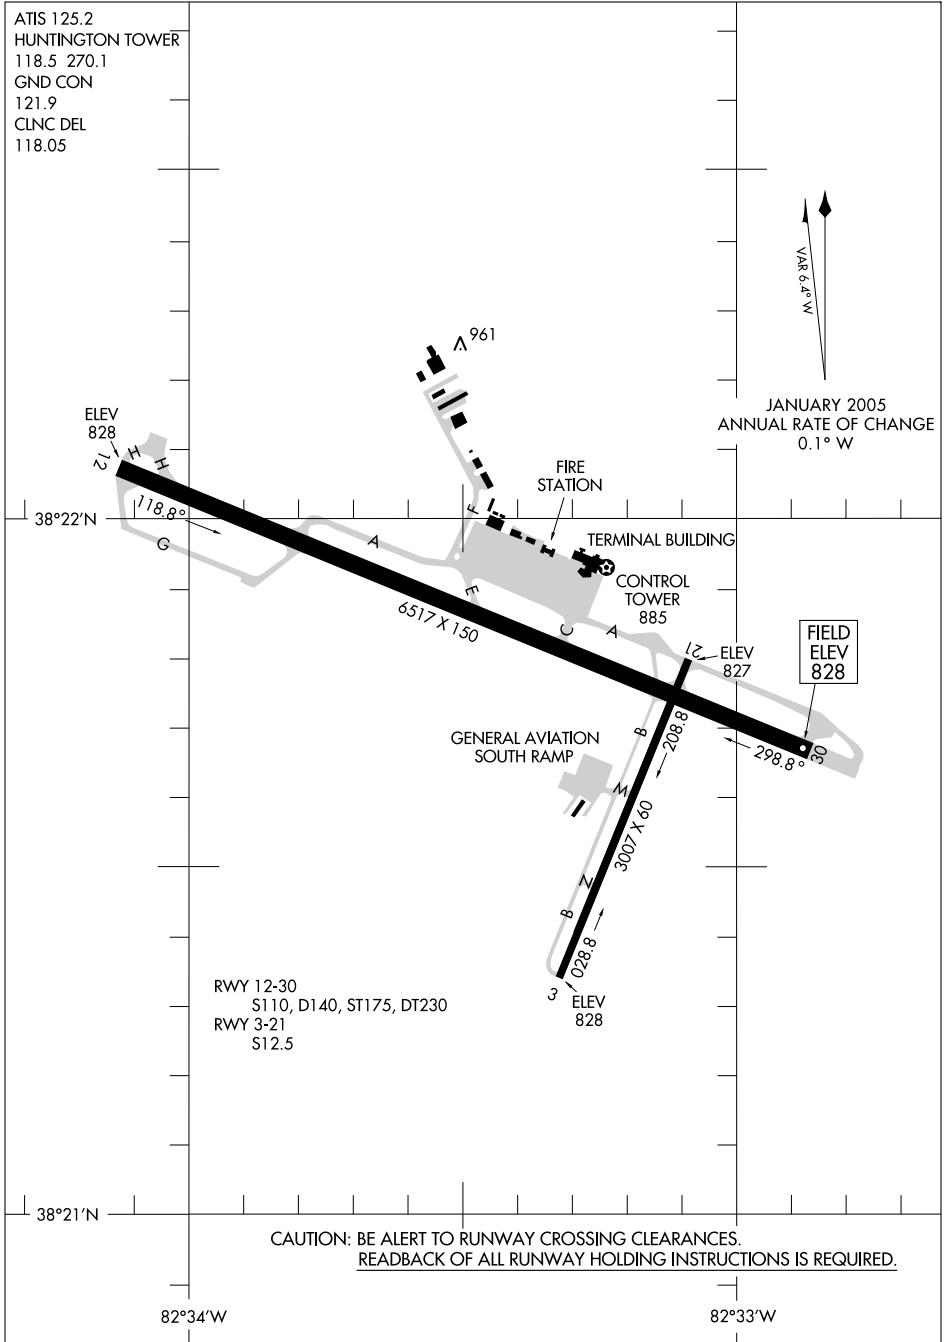

AIRPORT DIAGRAM

HUNTINGTON/ TRI-STATE/MILTON J. FERGUSON FIELD (HTS)
AL-532 (FAA)
HUNTINGTON, WEST VIRGINIA

ATIS 125.2
HUNTINGTON TOWER
118.5 270.1
GND CON
121.9
CLNC DEL
118.05

JANUARY 2005
ANNUAL RATE OF CHANGE
0.1° W

NE-4, 19 NOV 2009 to 17 DEC 2009

NE-4, 19 NOV 2009 to 17 DEC 2009

AIRPORT DIAGRAM

HUNTINGTON, WEST VIRGINIA
HUNTINGTON/ TRI-STATE/MILTON J. FERGUSON FIELD (HTS)