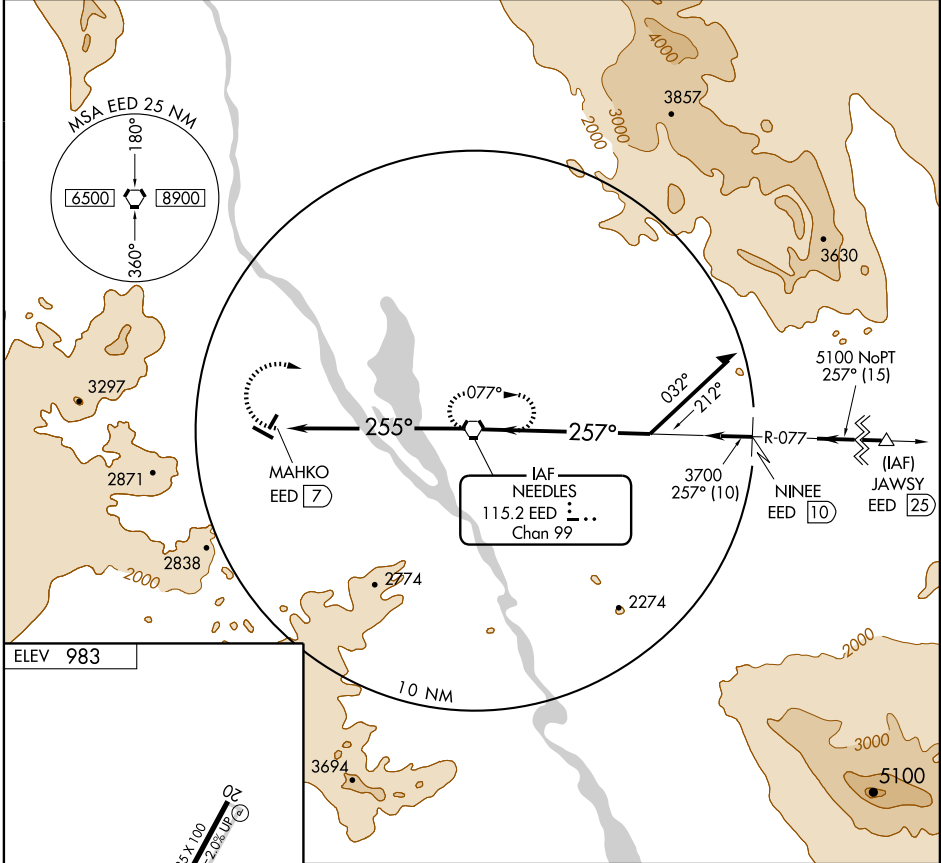

NEEDLES, CALIFORNIA

AL-543 (FAA)

VOR-A
NEEDLES (EED)

VORTAC EED 115.2 Chan 99	APP CRS 255°	Rwy Idg TDZE Apt Elev	N/A N/A 983
--	------------------------	-----------------------------	--

MISSED APPROACH: Climbing right turn to 6000 direct EED VORTAC and hold.

ASOS 128.325	LOS ANGELES CENTER 134.65 360.65	UNICOM 123.0 (CTAF)
------------------------	--	-------------------------------

FAF to MAP 7 NM					
Knots	60	90	120	150	180
Min:Sec	7:00	4:40	3:30	2:48	2:20

CATEGORY	A	B	C	D
CIRCLING	1560-1 577 (600-1)	1600-1 617 (700-1)	1620-1¾ 637 (700-1¾)	1780-2½ 797 (800-2½)

NEEDLES, CALIFORNIA
Amdt 3 08157

34°46'N-114°37'W

NEEDLES (EED)
VOR-A

SW-3, 19 NOV 2009 to 17 DEC 2009

SW-3, 19 NOV 2009 to 17 DEC 2009