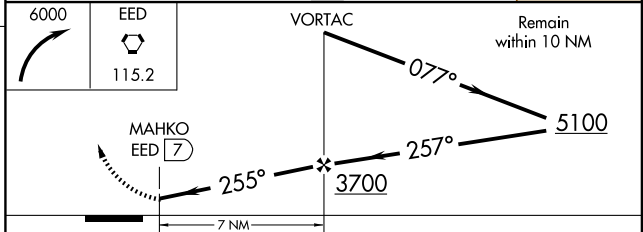

NEEDLES, CALIFORNIA

AL-543 (FAA)

VOR-A
NEEDLES (EED)

VORTAC EED 115.2 Chan 99	APP CRS 255°	Rwy Idg TDZE Apt Elev	N/A N/A 983
--	------------------------	-----------------------------	--

MISSED APPROACH: Climbing right turn to 6000 direct EED VORTAC and hold.

ASOS 128.325	LOS ANGELES CENTER 134.65 360.65	UNICOM 123.0 (CTAF)
------------------------	--	-------------------------------

FAF to MAP 7 NM					
Knots	60	90	120	150	180
Min:Sec	7:00	4:40	3:30	2:48	2:20

CATEGORY	A	B	C	D
CIRCLING	1560-1 577 (600-1)	1600-1 617 (700-1)	1620-1¾ 637 (700-1¾)	1780-2½ 797 (800-2½)

NEEDLES, CALIFORNIA
Amdt 3 08157

34°46'N-114°37'W

NEEDLES (EED)
VOR-A

SW-3, 19 NOV 2009 to 17 DEC 2009