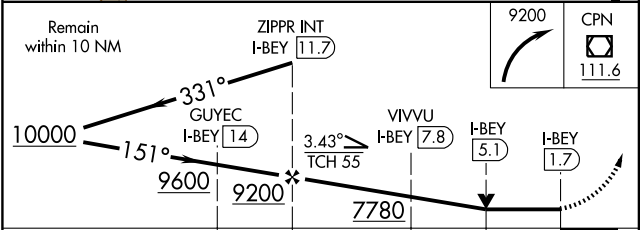

CATEGORY	A	B	C	D
S-LOC 15	6800-1¼ 1277 (1300-1¼)	6800-1½ 1277 (1300-1½)	6800-3	1277 (1300-3)
CIRCLING	6800-1¼ 1250 (1300-1¼)	6800-1½ 1250 (1300-1½)	6800-3	1250 (1300-3)

Knots	60	90	120	150	180
Min:Sec