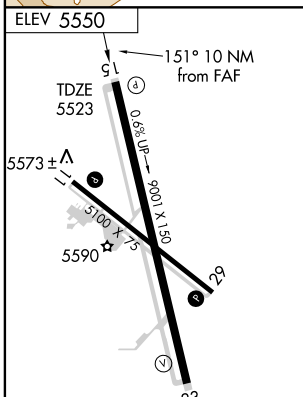

LOC/DME RWY 15

BUTTE/ BERT MOONEY (BTM)

LOC/DME I-BEY 110.9 Chan 46	APP CRS 151°	Rwy Idg TDZE Apt Elev	9001 5523 5550
---	------------------------	-----------------------------	---

⚠ Circling not authorized NE of Rwy 15-33.
If local altimeter setting not received, procedure NA.

⚠ MISSED APPROACH: Climbing right turn to 9200 direct CPN VOR/DME and hold.

ASOS 135.175	SALT LAKE CENTER 132.4 338.3	UNICOM 123.0(CTAF)
------------------------	--	------------------------------

NW-1, 19 NOV 2009 to 17 DEC 2009

NW-1, 19 NOV 2009 to 17 DEC 2009

CATEGORY	A	B	C	D
S-LOC 15	6800-1¼ 1277 (1300-1¼)	6800-1½ 1277 (1300-1½)	6800-3	1277 (1300-3)
CIRCLING	6800-1¼ 1250 (1300-1¼)	6800-1½ 1250 (1300-1½)	6800-3	1250 (1300-3)

Knots	60	90	120	150	180
Min:Sec					