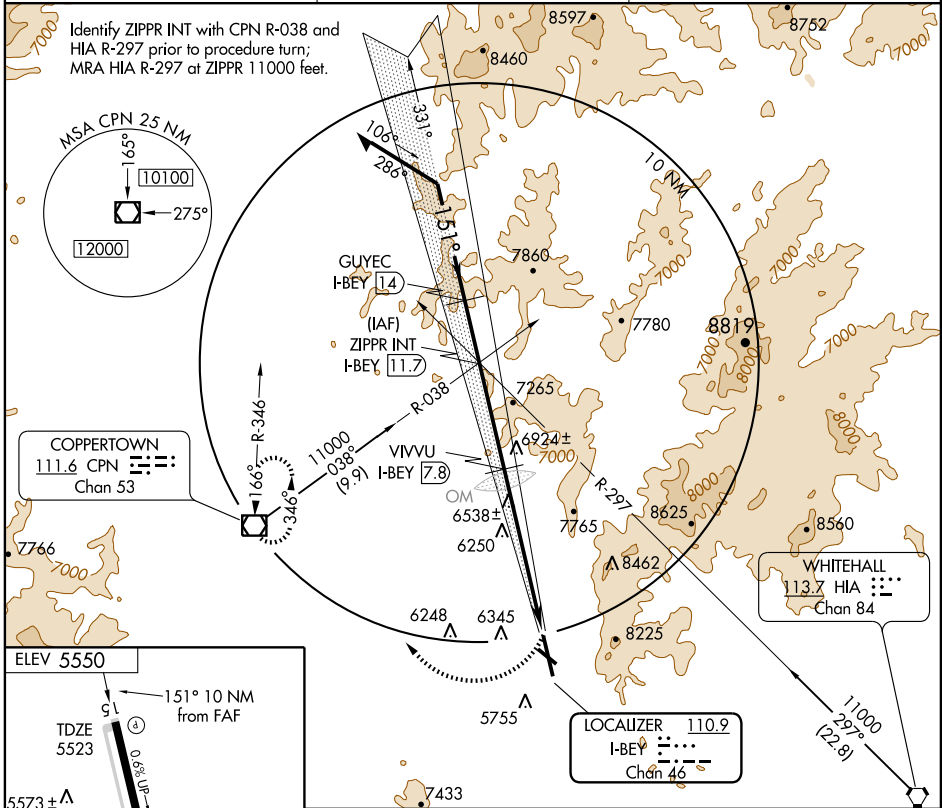

LOC/DME RWY 15

BUTTE/ BERT MOONEY (BTM)

LOC/DME I-BEY 110.9 Chan 46	APP CRS 151°	Rwy Idg TDZE Apt Elev	9001 5523 5550
---	------------------------	-----------------------------	---

⚠ Circling not authorized NE of Rwy 15-33.
If local altimeter setting not received, procedure NA.

⚠ MISSED APPROACH: Climbing right turn to 9200 direct CPN VOR/DME and hold.

ASOS 135.175	SALT LAKE CENTER 132.4 338.3	UNICOM 123.0(CTAF)
------------------------	--	------------------------------

NW-1, 19 NOV 2009 to 17 DEC 2009

NW-1, 19 NOV 2009 to 17 DEC 2009

CATEGORY	A	B	C	D
S-LOC 15	6800-1¼ 1277 (1300-1¼)	6800-1½ 1277 (1300-1½)	6800-3	1277 (1300-3)
CIRCLING	6800-1¼ 1250 (1300-1¼)	6800-1½ 1250 (1300-1½)	6800-3	1250 (1300-3)

Knots	60	90	120	150	180
Min:Sec					