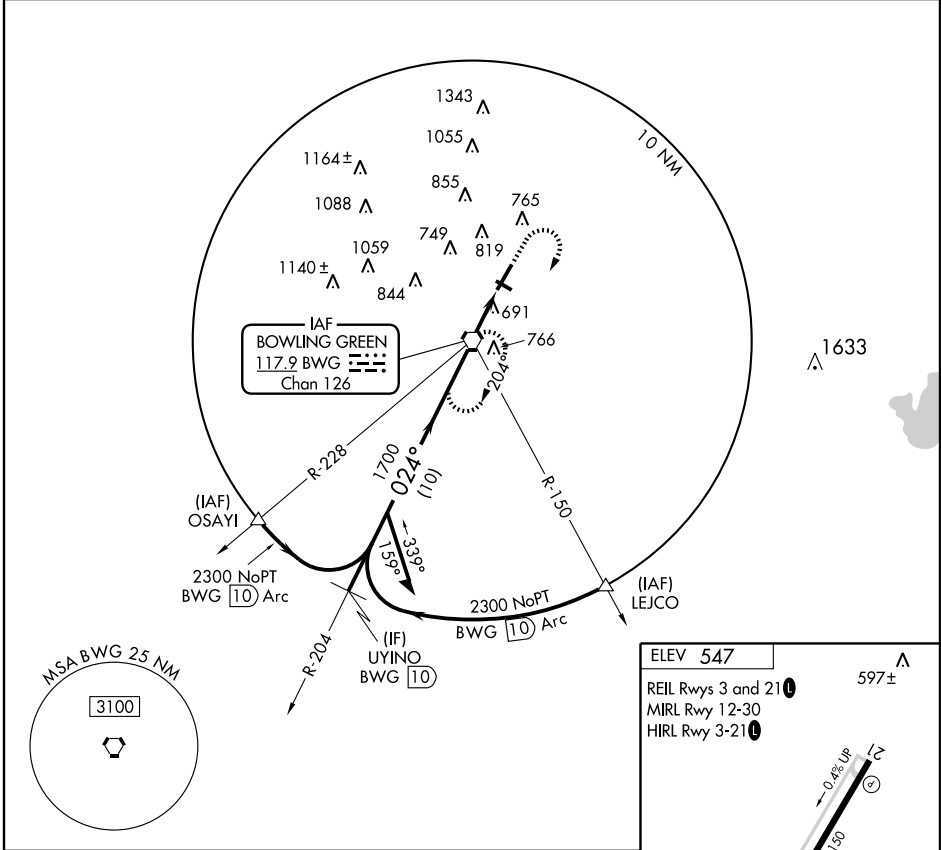

VORTAC BWG 117.9 Chan 126	APP CRS 024°	Rwy Idg TDZE Apt Elev N/A N/A 547
---	------------------------	---

When local altimeter setting not received use Glasgow altimeter setting and increase all MDA 80 feet and Circling Cat. C visibility ¼ mile.

MISSED APPROACH: Climb to 2400 then right turn direct BWG VORTAC and hold.

ASOS 127.825	MEMPHIS CENTER 133.85 317.6	CTAF 123.0
------------------------	---------------------------------------	----------------------

SE-1, 19 NOV 2009 to 17 DEC 2009

SE-1, 19 NOV 2009 to 17 DEC 2009

CATEGORY	FAF to MAP 2 NM					
	A	B	C	D		
CIRCLING	1000-1 453 (500-1)	1120-1 573 (600-1)	1120-1½ 573 (600-1½)	1120-2 573 (600-2)		
	Knots	60	90	120	150	180
	Min:Sec	2:00	1:20	1:00	0:48	0:40