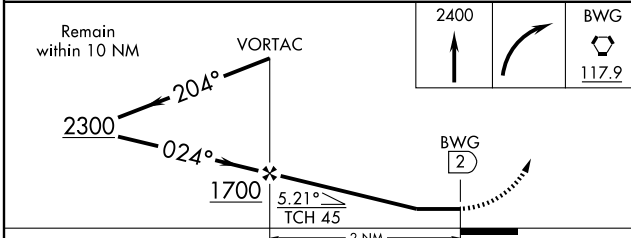

VORTAC BWG 117.9 Chan 126	APP CRS 024°	Rwy Idg TDZE Apt Elev N/A N/A 547
---	------------------------	---

When local altimeter setting not received use Glasgow altimeter setting and increase all MDA 80 feet and Circling Cat. C visibility ¼ mile.

MISSED APPROACH: Climb to 2400 then right turn direct BWG VORTAC and hold.

ASOS 127.825	MEMPHIS CENTER 133.85 317.6	CTAF 123.0
------------------------	---------------------------------------	----------------------

SE-1, 19 NOV 2009 to 17 DEC 2009

SE-1, 19 NOV 2009 to 17 DEC 2009

CATEGORY	FAF to MAP 2 NM					
	A	B	C	D		
CIRCLING	1000-1 453 (500-1)	1120-1 573 (600-1)	1120-1½ 573 (600-1½)	1120-2 573 (600-2)		
	Knots	60	90	120	150	180
	Min:Sec	2:00	1:20	1:00	0:48	0:40