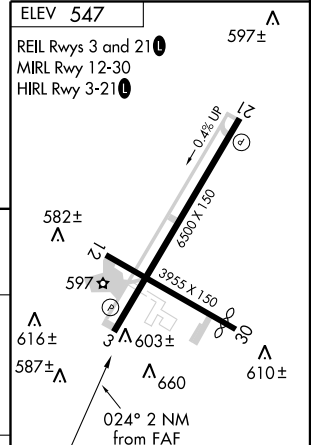

VORTAC BWG 117.9 Chan 126	APP CRS 024°	Rwy Idg TDZE Apt Elev N/A N/A 547
---	------------------------	---

When local altimeter setting not received use Glasgow altimeter setting and increase all MDA 80 feet and Circling Cat. C visibility ¼ mile.

MISSED APPROACH: Climb to 2400 then right turn direct BWG VORTAC and hold.

ASOS 127.825	MEMPHIS CENTER 133.85 317.6	CTAF 123.0
------------------------	---------------------------------------	----------------------

SE-1, 19 NOV 2009 to 17 DEC 2009

SE-1, 19 NOV 2009 to 17 DEC 2009

CATEGORY	FAF to MAP 2 NM					
	A	B	C	D		
CIRCLING	1000-1 453 (500-1)	1120-1 573 (600-1)	1120-1½ 573 (600-1½)	1120-2 573 (600-2)		
	Knots	60	90	120	150	180
	Min:Sec	2:00	1:20	1:00	0:48	0:40