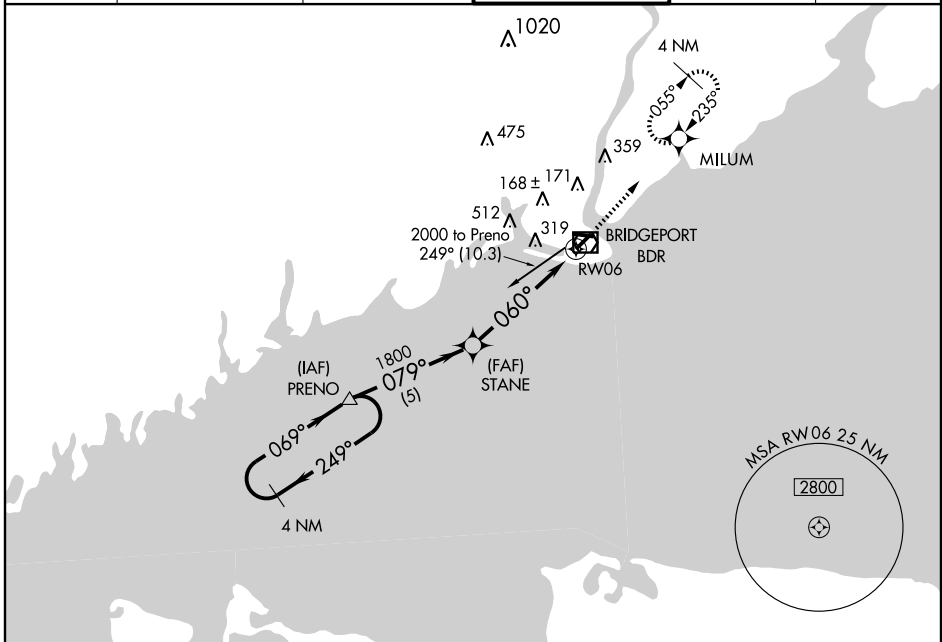

RNAV (GPS) RWY 6

BRIDGEPORT/ IGOR I. SIKORSKY MEMORIAL (BDR)

APP CRS 060°	Rwy Idg TDZE Apt Elev	4677 7 10
------------------------	-----------------------------	--------------------------------------

▽ △ NA	GPS or RNP-0.3 required. DME/DME RNP-0.3 NA.	MISSED APPROACH: Climb to 1800 direct MILUM WP and hold.			
ATIS 119.15	NEW YORK APP CON 124.075 343.65	BRIDGEPORT RADIO 122.2	BRIDGEPORT TOWER * 120.9 (CTAF) 257.8	GND CON 121.9 257.8	CLNC DEL 121.75