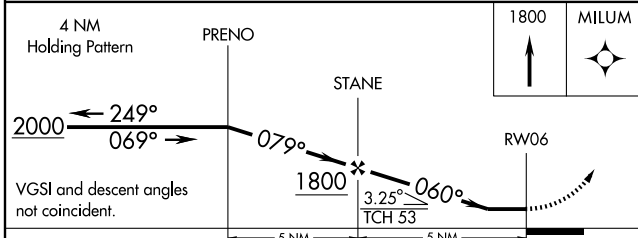

REIL Rwy 6, 11, 24, and 29
HIRL Rwy 6-24 and 11-29

RNAV (GPS) RWY 6