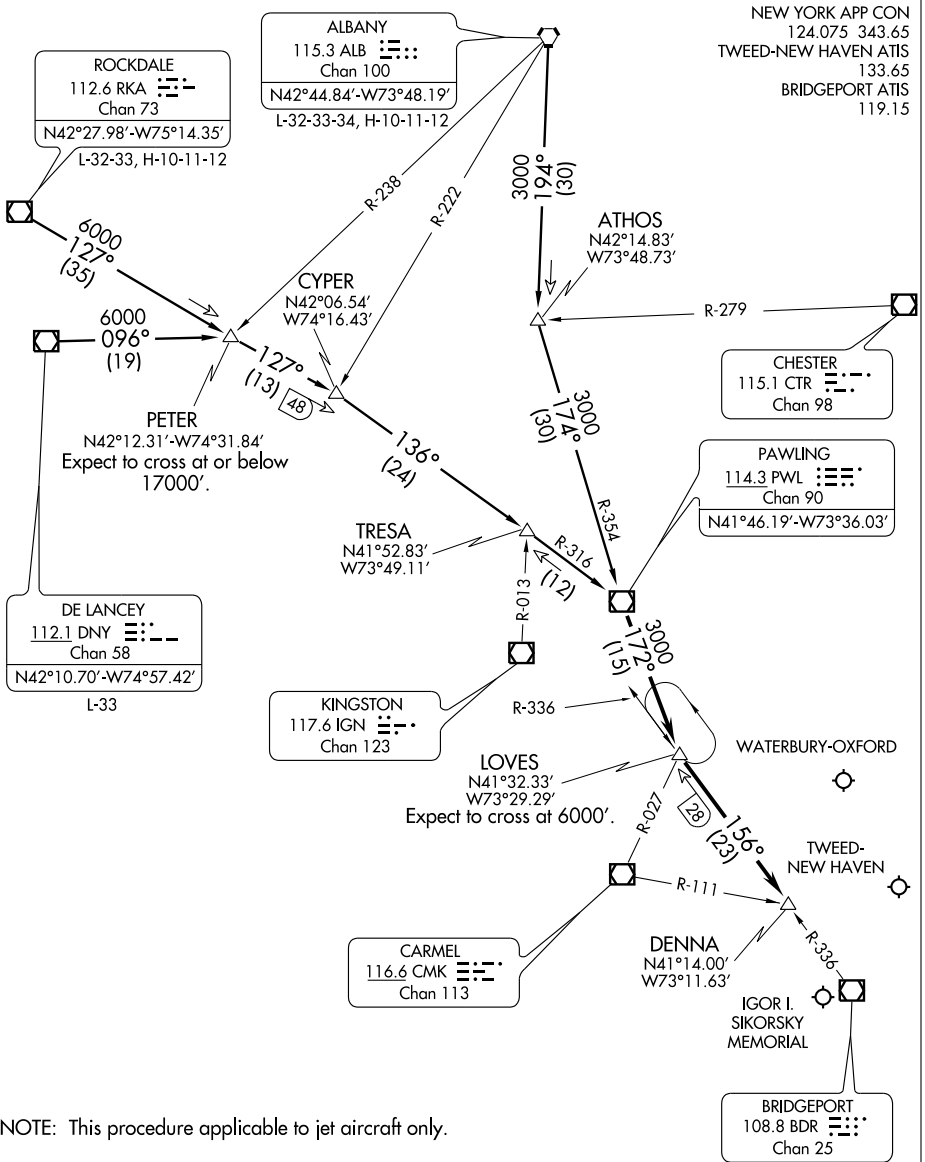

# BRIDGEPORT ONE ARRIVAL

ST-621 (FAA)

BRIDGEPORT, CONNECTICUT

NE-1, 19 NOV 2009 to 17 DEC 2009

NE-1, 19 NOV 2009 to 17 DEC 2009

NOTE: This procedure applicable to jet aircraft only.

NOTE: Chart not to scale.

(NARRATIVE ON FOLLOWING PAGE)

# BRIDGEPORT ONE ARRIVAL

BRIDGEPORT, CONNECTICUT