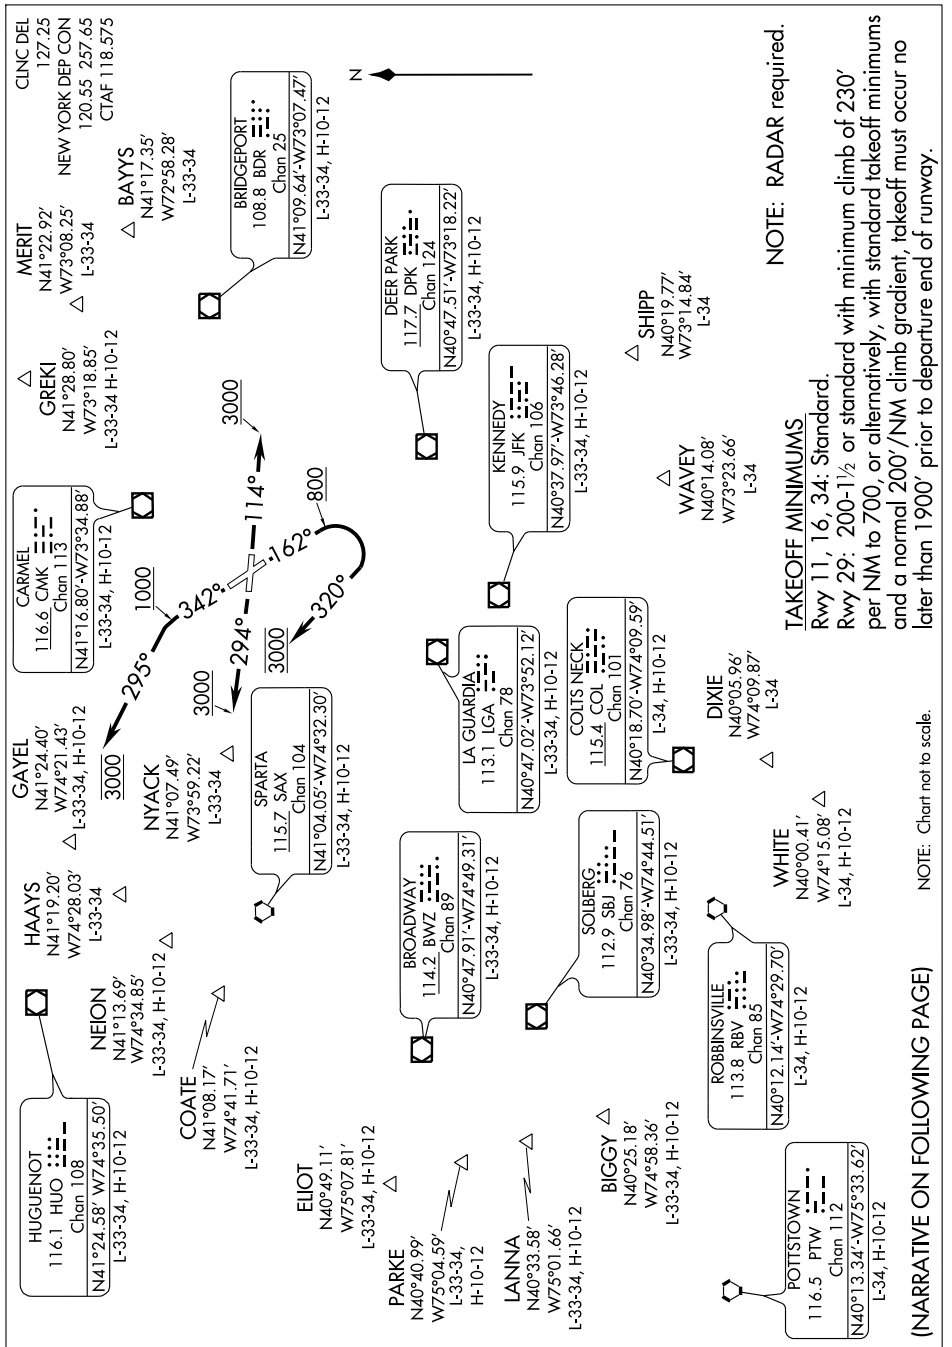

WESTCHESTER TWO DEPARTURE

WHITE PLAINS, NEW YORK

NE-2, 11 MAR 2010 to 08 APR 2010

WESTCHESTER TWO DEPARTURE

WHITE PLAINS, NEW YORK

(NARRATIVE ON FOLLOWING PAGE)

NE-2, 11 MAR 2010 to 08 APR 2010