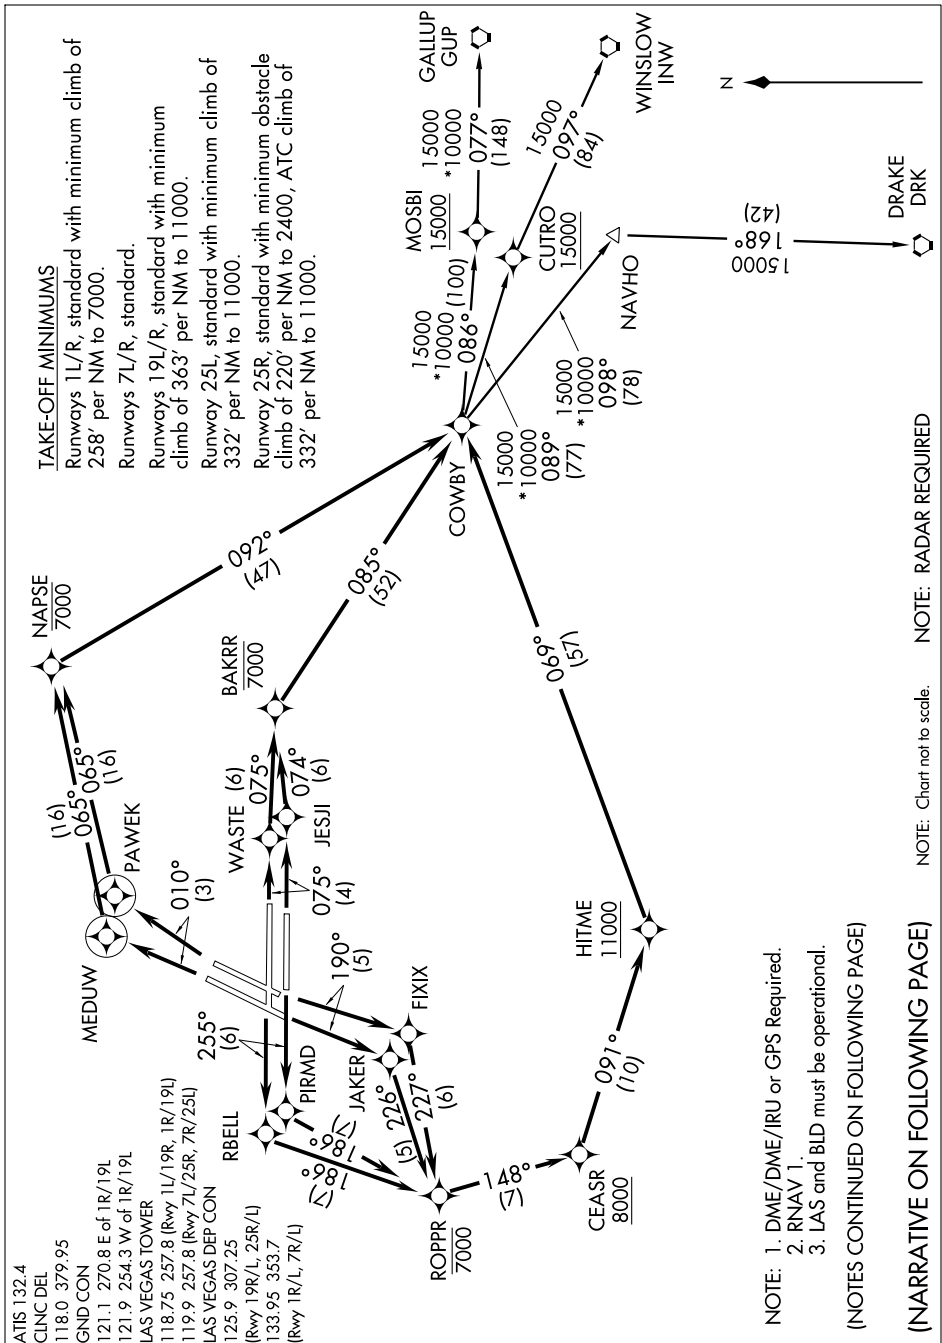

# COWBY TWO DEPARTURE (RNAV)

SL-662 (FAA)

LAS VEGAS/MC CARRAN INTL (LAS)  
LAS VEGAS, NEVADA

SW-4, 11 MAR 2010 to 08 APR 2010

# COWBY TWO DEPARTURE (RNAV)

SW-4, 11 MAR 2010 to 08 APR 2010