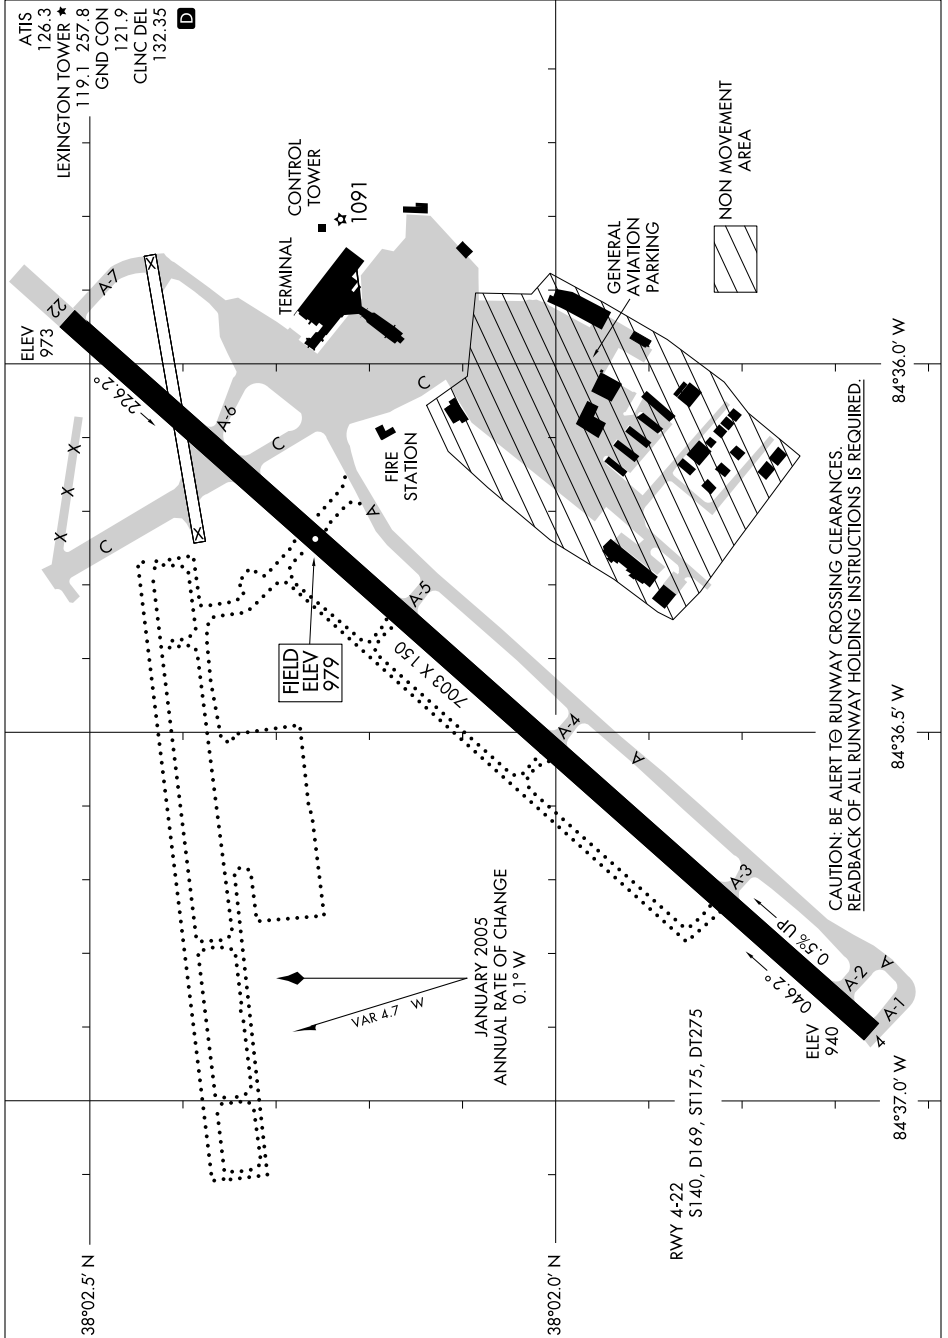

# AIRPORT DIAGRAM

AL-697 (FAA)

LEXINGTON/BLEU GRASS (LEX)  
LEXINGTON, KENTUCKY

SE-1, 11 MAR 2010 to 08 APR 2010

SE-1, 11 MAR 2010 to 08 APR 2010

# AIRPORT DIAGRAM

09351

LEXINGTON, KENTUCKY  
LEXINGTON/BLEU GRASS (LEX)