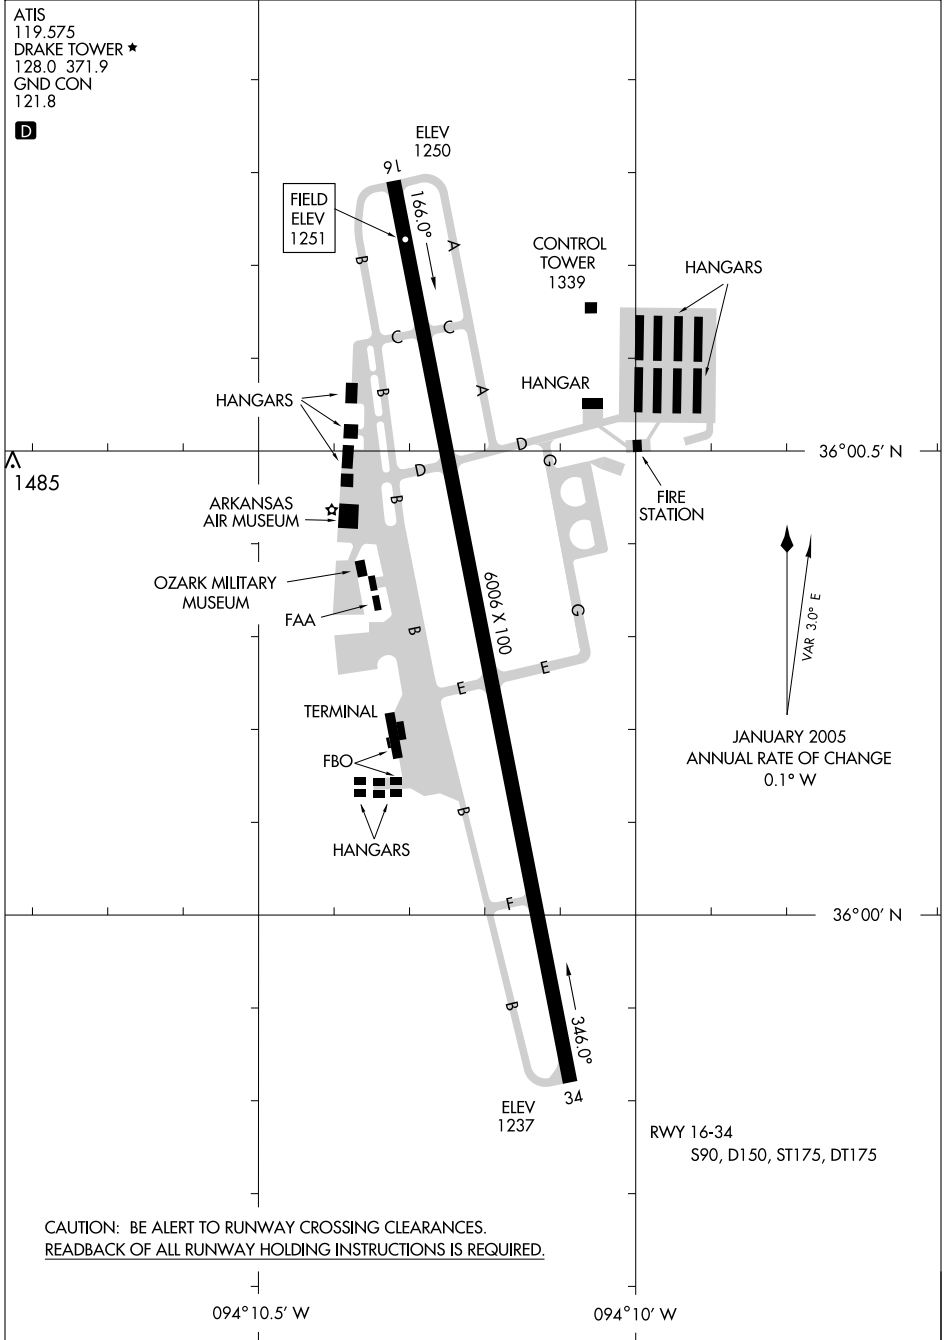

# AIRPORT DIAGRAM

AL-728 (FAA)

FAYETTEVILLE/DRAKE FIELD (FYV)  
FAYETTEVILLE, ARKANSAS

ATIS  
119.575  
DRAKE TOWER ★  
128.0 371.9  
GND CON  
121.8

D

SC-1, 11 MAR 2010 to 08 APR 2010

SC-1, 11 MAR 2010 to 08 APR 2010

CAUTION: BE ALERT TO RUNWAY CROSSING CLEARANCES.  
READEBACK OF ALL RUNWAY HOLDING INSTRUCTIONS IS REQUIRED.

# AIRPORT DIAGRAM

09015

FAYETTEVILLE, ARKANSAS  
FAYETTEVILLE/DRAKE FIELD (FYV)