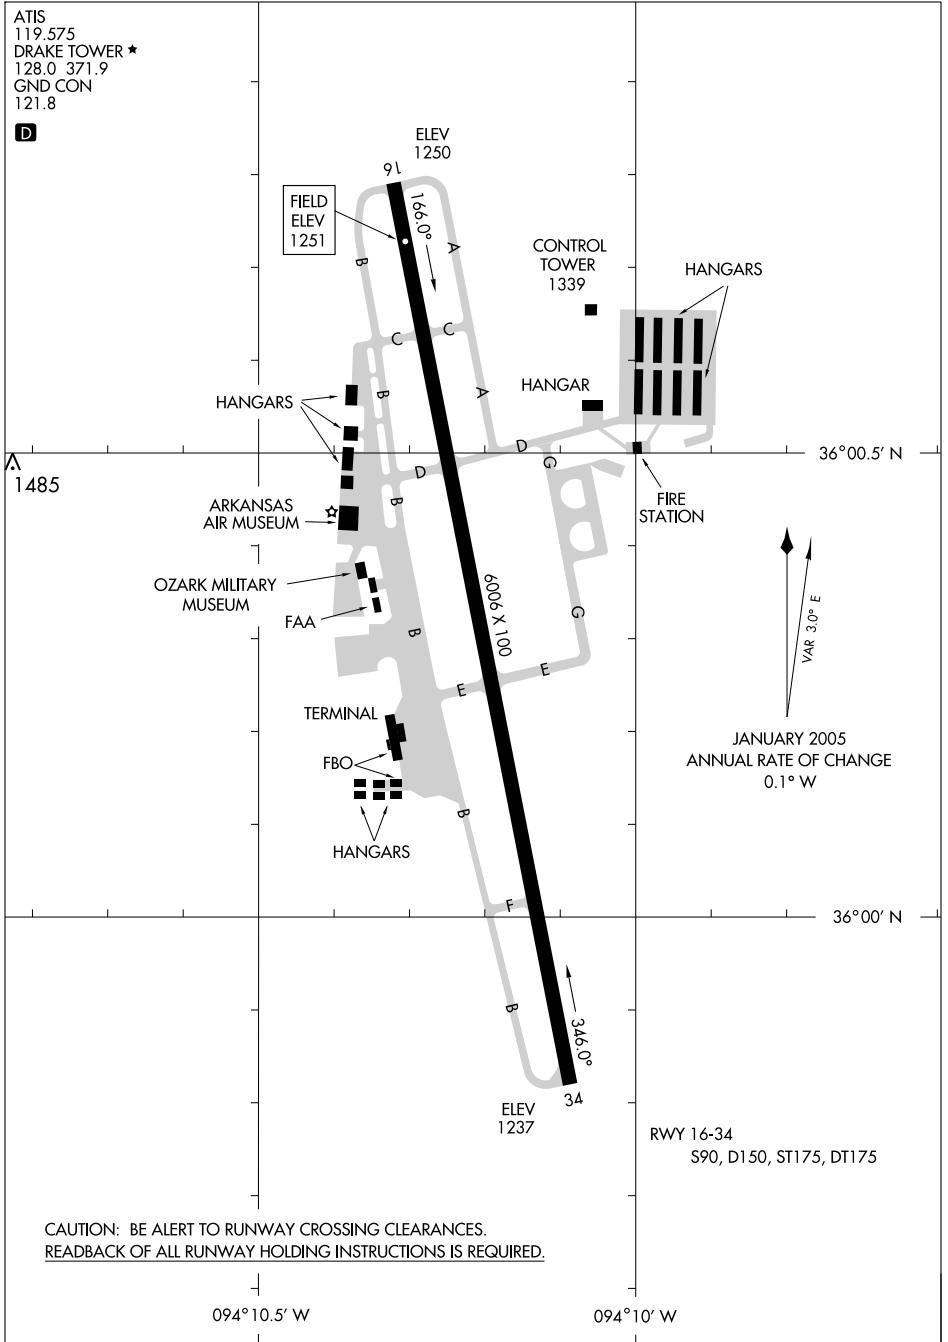

09015

AIRPORT DIAGRAM

AL-728 (FAA)

FAYETTEVILLE/DRAKE FIELD (FYY)
FAYETTEVILLE, ARKANSAS

ATIS
119.575
DRAKE TOWER ★
128.0 371.9
GND CON
121.8

D

CAUTION: BE ALERT TO RUNWAY CROSSING CLEARANCES.
READBACK OF ALL RUNWAY HOLDING INSTRUCTIONS IS REQUIRED.

SC-1, 19 NOV 2009 to 17 DEC 2009

SC-1, 19 NOV 2009 to 17 DEC 2009

AIRPORT DIAGRAM

09015

FAYETTEVILLE, ARKANSAS
FAYETTEVILLE/DRAKE FIELD (FYY)