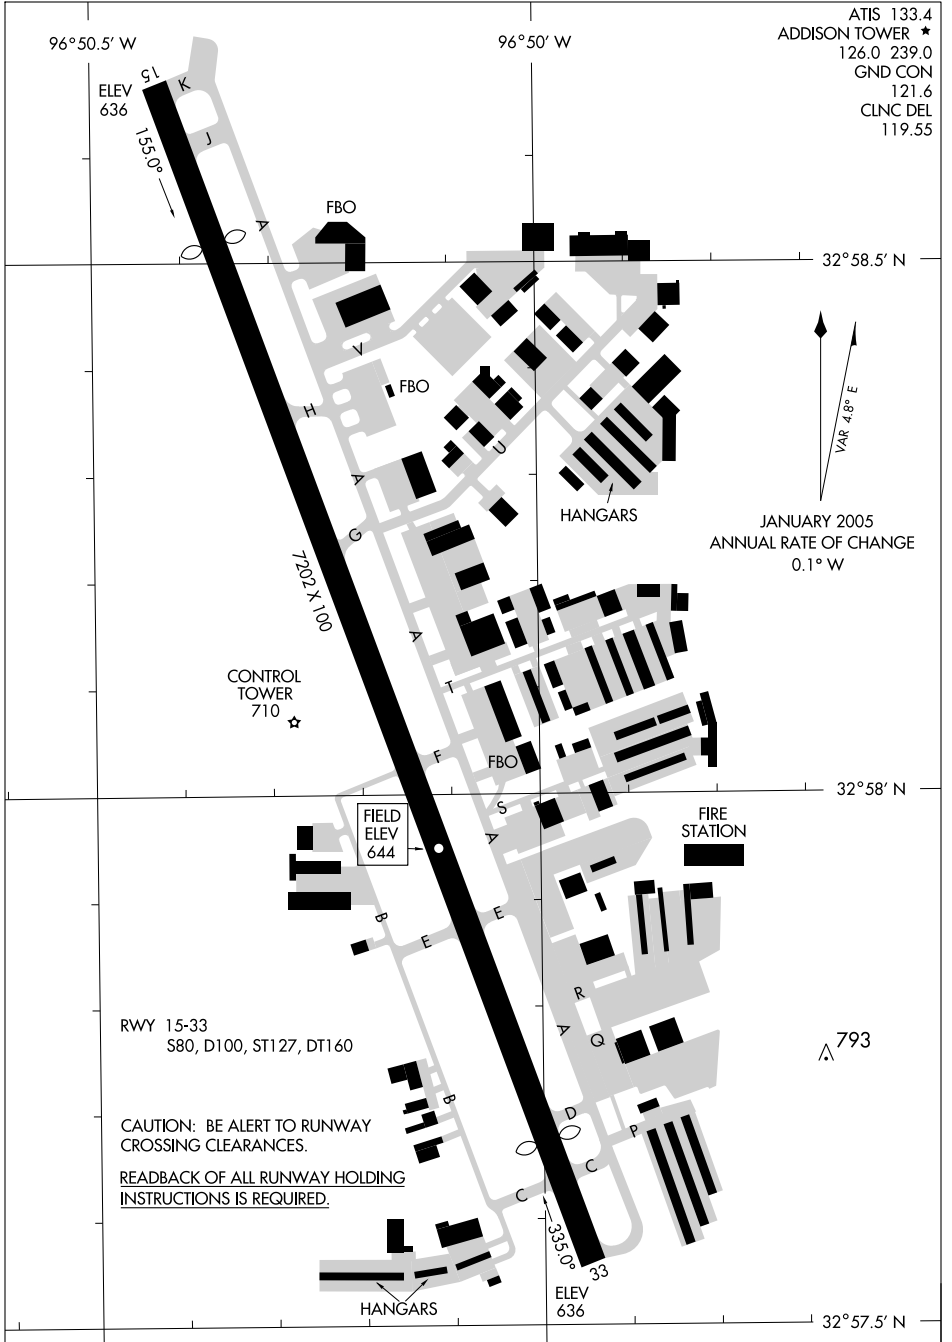

AIRPORT DIAGRAM

AL-768 (FAA)

DALLAS/ADDISON (ADS)
DALLAS, TEXAS

ATIS 133.4
 ADDISON TOWER ★
 126.0 239.0
 GND CON
 121.6
 CLNC DEL
 119.55

SC-2, 19 NOV 2009 to 17 DEC 2009

SC-2, 19 NOV 2009 to 17 DEC 2009

AIRPORT DIAGRAM

DALLAS, TEXAS
DALLAS/ADDISON (ADS)