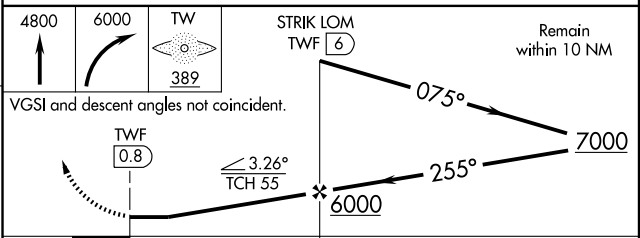

▲ MALSR MISSED APPROACH: Climb to 4800 then climbing right turn to 6000 direct STRIK LOM and hold.

ASOS 135.025	TWIN FALLS APP CON* 126.7 353.75	TWIN FALLS TOWER* 118.2 (CTAF) 317.5	GND CON 121.7	UNICOM 122.95
------------------------	--	--	-------------------------	-------------------------

NW-1, 11 MAR 2010 to 08 APR 2010

NW-1, 11 MAR 2010 to 08 APR 2010

REIL Rwy 7
HIRL Rwy 7-25

FAF to MAP 5.2 NM

Knots	60	90	120	150	180
Min:Sec	5:12	3:28	2:36	2:05	1:44

CATEGORY	A	B	C	D
S-25	4680-3/4 526 (600-3/4)		4680-1 526 (600-1)	4680-1 1/2 526 (600-1 1/2)
CIRCLING	4680-1 526 (600-1)	4720-1 566 (600-1)	4740-1 1/2 586 (600-1 1/2)	4800-2 646 (700-2)