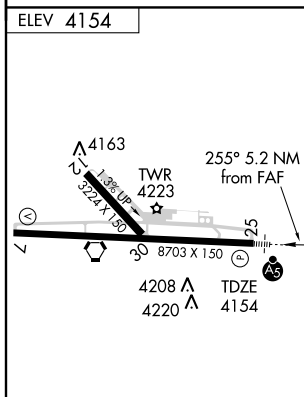

NDB RWY 25

TWIN FALLS/JOSLIN FIELD-MAGIC VALLEY RGNL (TWF)

LOM TW 389	APP CRS 255°	Rwy Idg 8703
		TDZE 4154
		Apt Elev 4154

▼ When local altimeter setting not received, use Jerome altimeter setting and increase all MDA 60 feet and Circling Cats C and D visibility 1/4 mile.

▲ MALSR MISSED APPROACH: Climb to 4800 then climbing right turn to 6000 direct STRIK LOM and hold.

ASOS 135.025	TWIN FALLS APP CON* 126.7 353.75	TWIN FALLS TOWER* 118.2 (CTAF) 317.5	GND CON 121.7	UNICOM 122.95
------------------------	--	--	-------------------------	-------------------------

NW-1, 11 MAR 2010 to 08 APR 2010

NW-1, 11 MAR 2010 to 08 APR 2010

REIL Rwy 7
HIRL Rwy 7-25

FAF to MAP 5.2 NM

Knots	60	90	120	150	180
Min:Sec	5:12	3:28	2:36	2:05	1:44

CATEGORY	A	B	C	D
S-25	4680-3/4 526 (600-3/4)		4680-1 526 (600-1)	4680-1 1/2 526 (600-1 1/2)
CIRCLING	4680-1 526 (600-1)	4720-1 566 (600-1)	4740-1 1/2 586 (600-1 1/2)	4800-2 646 (700-2)