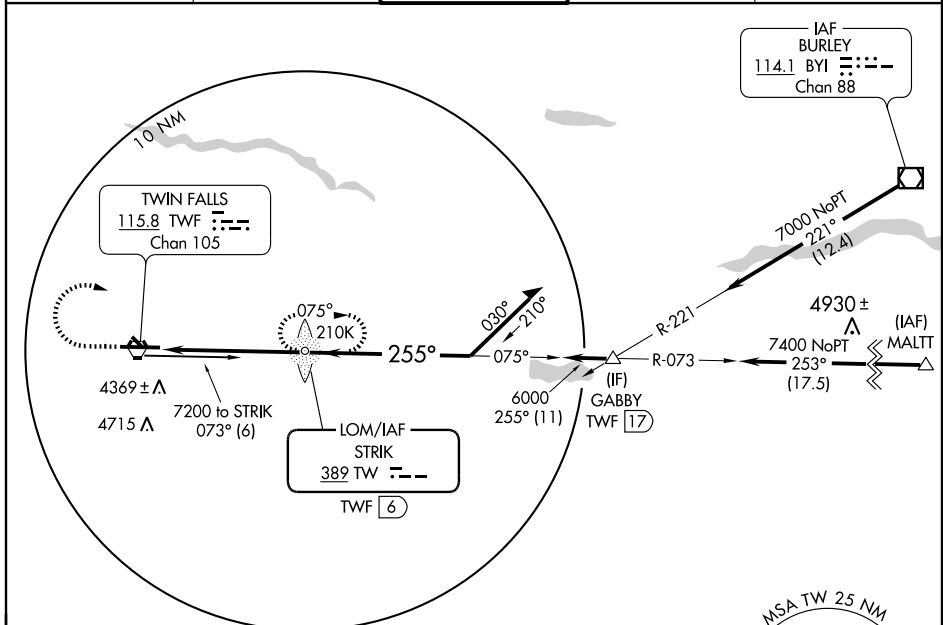

NDB RWY 25

TWIN FALLS/JOSLIN FIELD-MAGIC VALLEY RGNL (TWF)

LOM TW 389	APP CRS 255°	Rwy Idg 8703
		TDZE 4154
		Apt Elev 4154

▼ When local altimeter setting not received, use Jerome altimeter setting and increase all MDA 60 feet and Circling Cats C and D visibility 1/4 mile.

▲ MALSR MISSED APPROACH: Climb to 4800 then climbing right turn to 6000 direct STRIK LOM and hold.

ASOS 135.025	TWIN FALLS APP CON* 126.7 353.75	TWIN FALLS TOWER* 118.2 (CTAF) 317.5	GND CON 121.7	UNICOM 122.95
------------------------	--	--	-------------------------	-------------------------

NW-1, 11 MAR 2010 to 08 APR 2010

NW-1, 11 MAR 2010 to 08 APR 2010

REIL Rwy 7
HIRL Rwy 7-25

FAF to MAP 5.2 NM

Knots	60	90	120	150	180
Min:Sec	5:12	3:28	2:36	2:05	1:44

CATEGORY	A	B	C	D
S-25	4680-3/4 526 (600-3/4)		4680-1 526 (600-1)	4680-1 1/2 526 (600-1 1/2)
CIRCLING	4680-1 526 (600-1)	4720-1 566 (600-1)	4740-1 1/2 586 (600-1 1/2)	4800-2 646 (700-2)