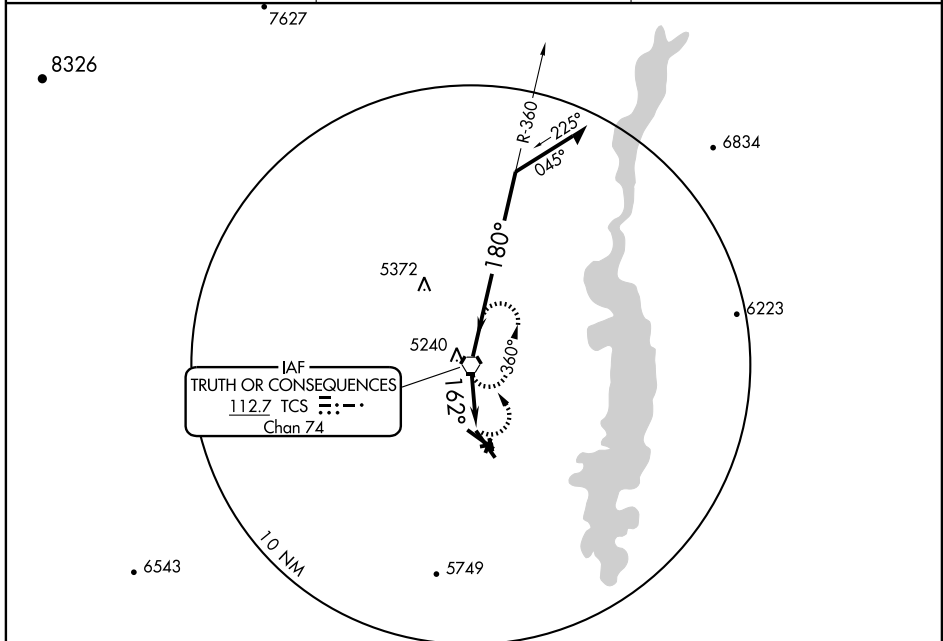

VORTAC TCS 112.7 Chan 74	APP CRS 162°	Rwy Idg TDZE Apt Elev N/A N/A 4853
---------------------------------------	------------------------	--

▽
▲ MISSED APPROACH: Climbing left turn direct to TCS VORTAC. Climb to 8000 in holding pattern.

ASOS 120.675	ALBUQUERQUE CENTER 128.2 285.5	UNICOM 122.8 (CTAF) ①
------------------------	--	--

FAF to MAP 2.4 NM						
Knots	60	90	120	150	180	
Min:Sec	2:24	1:36	1:12	0:58	0:48	
CATEGORY	A		B		C	D
CIRCLING	5560-1 707 (800-1)		5560-2 707 (800-2)		5560-2½ 707 (800-2½)	

SW-1, 19 NOV 2009 to 17 DEC 2009

SW-1, 19 NOV 2009 to 17 DEC 2009