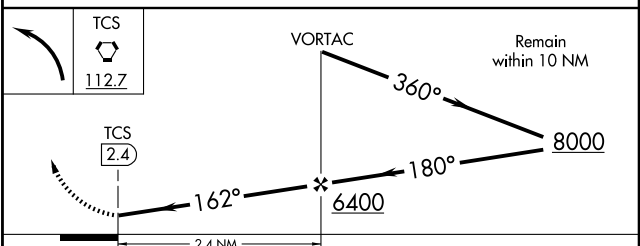

VORTAC TCS 112.7 Chan 74	APP CRS 162°	Rwy Idg TDZE Apt Elev N/A N/A 4853
---------------------------------------	------------------------	--

▽
▲ MISSED APPROACH: Climbing left turn direct to TCS VORTAC. Climb to 8000 in holding pattern.

ASOS 120.675	ALBUQUERQUE CENTER 128.2 285.5	UNICOM 122.8 (CTAF) ①
------------------------	--	--

FAF to MAP 2.4 NM						
Knots	60	90	120	150	180	
Min:Sec	2:24	1:36	1:12	0:58	0:48	
CATEGORY	A		B		C	D
CIRCLING	5560-1 707 (800-1)		5560-2 707 (800-2)		5560-2½ 707 (800-2½)	