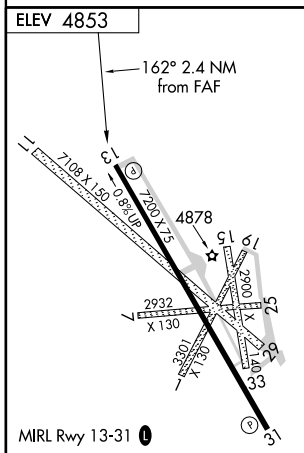

VORTAC TCS 112.7 Chan 74	APP CRS 162°	Rwy Idg TDZE Apt Elev N/A N/A 4853
---------------------------------------	------------------------	--

▽
▲ MISSED APPROACH: Climbing left turn direct to TCS VORTAC. Climb to 8000 in holding pattern.

ASOS 120.675	ALBUQUERQUE CENTER 128.2 285.5	UNICOM 122.8 (CTAF) ①
------------------------	--	--

FAF to MAP 2.4 NM						
Knots	60	90	120	150	180	
Min:Sec	2:24	1:36	1:12	0:58	0:48	
CATEGORY	A		B		C	D
CIRCLING	5560-1 707 (800-1)		5560-2 707 (800-2)		5560-2½ 707 (800-2½)	