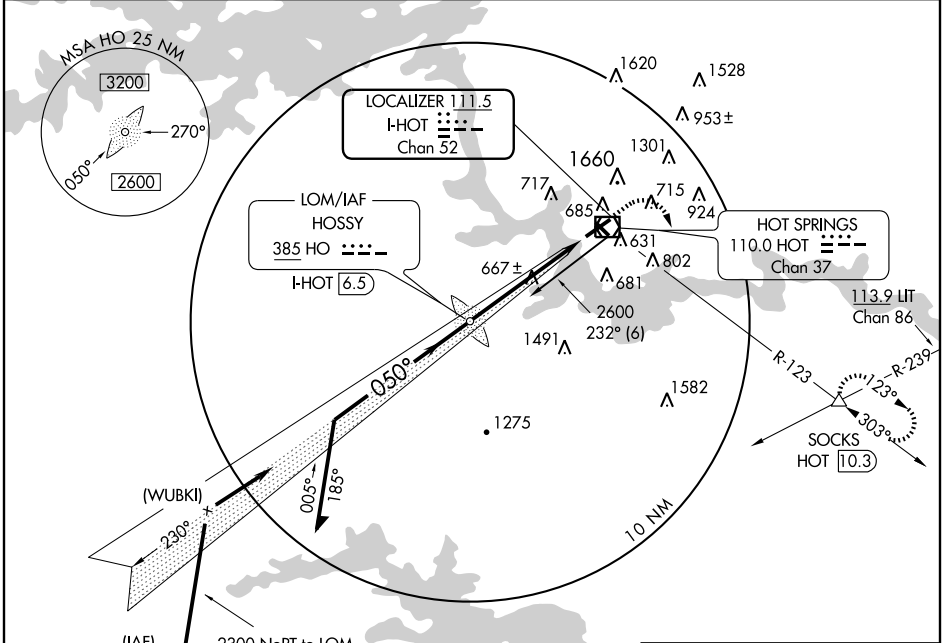

ILS or LOC RWY 5

HOT SPRINGS/MEMORIAL FIELD (HOT)

LOC I-HOT 111.5 Chan 52	APP CRS 050°	Rwy Idg TDZE Apt Elev	6595 515 540
---	------------------------	-----------------------------	---

<p>▼ Circling not authorized northwest of Rwy 5-23. ▲ NA Use I-HOT DME when on localizer course.</p>	<p>MALSR</p>	<p>MISSED APPROACH: Climb to 1000 then climbing right turn to 3000 via HOT R-123 to SOCKS Int/HOT 10.3 DME and hold.</p>
--	---------------------	---

<p>ASOS 119.925</p>	<p>MEMPHIS CENTER 128.475 377.15</p>	<p>UNICOM 123.0 (CTAF) 0</p>
--------------------------------	---	---

CATEGORY	A	B	C	D
S-ILS 5	71.5-1/2 200 (200-1/2)			
S-LOC 5	940-1/2	425 (500-1/2)	940-3/4	425 (500-3/4)
CIRCLING	1060-1	520 (600-1)	1060-1 1/2	1120-2
			520 (600-1 1/2)	580 (600-2)

SC-1, 19 NOV 2009 to 17 DEC 2009

SC-1, 19 NOV 2009 to 17 DEC 2009

FAF to MAP 5.1 NM					
Knots	60	90	120	150	180
Min:Sec	5:06	3:24	2:33	2:02	1:42