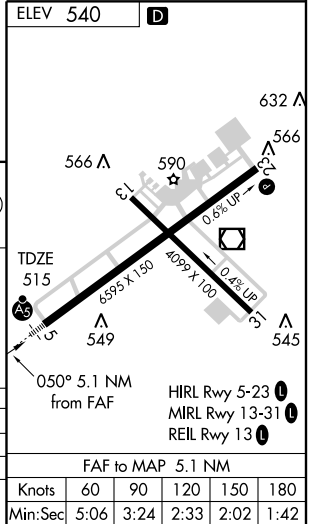

ILS or LOC RWY 5

HOT SPRINGS/MEMORIAL FIELD (HOT)

LOC I-HOT 111.5 Chan 52	APP CRS 050°	Rwy Idg TDZE Apt Elev	6595 515 540
---	------------------------	-----------------------------	---

<p>▼ Circling not authorized northwest of Rwy 5-23. ▲ NA Use I-HOT DME when on localizer course.</p>	<p>MALSR</p>	<p>MISSED APPROACH: Climb to 1000 then climbing right turn to 3000 via HOT R-123 to SOCKS Int/HOT 10.3 DME and hold.</p>
--	---------------------	---

<p>ASOS 119.925</p>	<p>MEMPHIS CENTER 128.475 377.15</p>	<p>UNICOM 123.0 (CTAF) 0</p>
--------------------------------	---	---

CATEGORY	A	B	C	D
S-ILS 5	71.5-1/2 200 (200-1/2)			
S-LOC 5	940-1/2	425 (500-1/2)	940-3/4	425 (500-3/4)
CIRCLING	1060-1	520 (600-1)	1060-1 1/2	1120-2
			520 (600-1 1/2)	580 (600-2)

SC-1, 19 NOV 2009 to 17 DEC 2009

SC-1, 19 NOV 2009 to 17 DEC 2009

FAF to MAP 5.1 NM					
Knots	60	90	120	150	180
Min:Sec	5:06	3:24	2:33	2:02	1:42