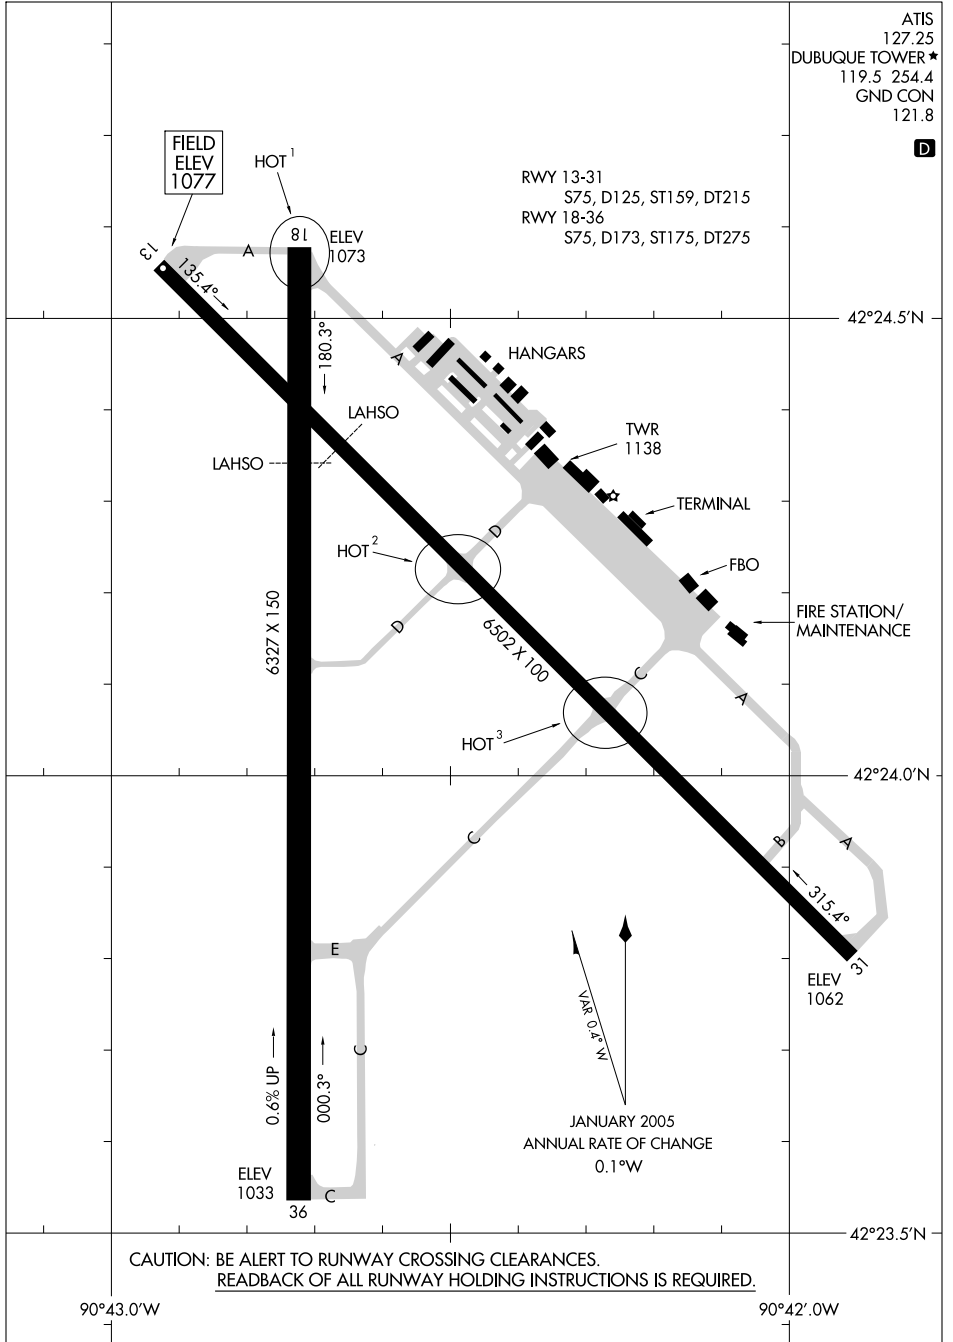

AIRPORT DIAGRAM

AL-923 (FAA)

DUBUQUE RGNL (DBQ)
DUBUQUE, IOWA

NC-3, 11 MAR 2010 to 08 APR 2010

NC-3, 11 MAR 2010 to 08 APR 2010

AIRPORT DIAGRAM