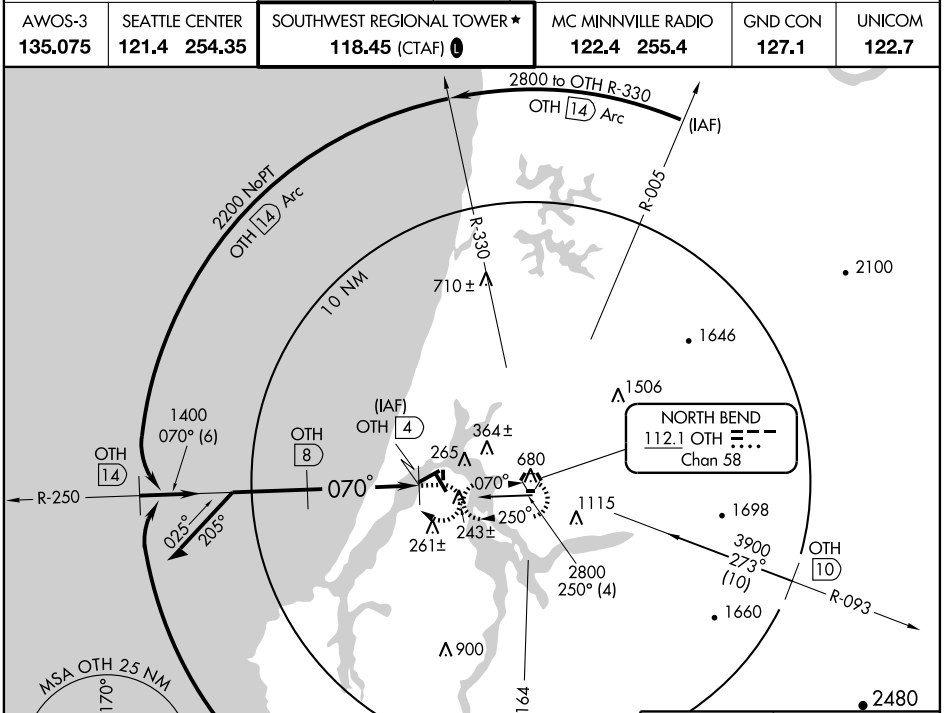

VORTAC OTH 112.1 Chan 58	APP CRS 070°	Rwy Idg TDZE Apt Elev	5321 12 17
--	------------------------	-----------------------------	---------------------------------------

VOR/DME RWY 4

NORTH BEND/SOUTHWEST OREGON RGNL (OTH)

		MISSED APPROACH: Climb to 700, then climbing right turn to 2000 via OTH R-250; then climb to 3000 direct OTH VORTAC and hold.			
		AWOS-3 135.075	SEATTLE CENTER 121.4 254.35	SOUTHWEST REGIONAL TOWER * 118.45 (CTAF)	MC MINNVILLE RADIO 122.4 255.4

NW-1, 19 NOV 2009 to 17 DEC 2009

NW-1, 19 NOV 2009 to 17 DEC 2009

CATEGORY	A	B	C	D
S-4	540-1	528 (600-1)	540-1½ 528 (600-1½)	540-1¼ 528 (600-1¼)
CIRCLING	720-1 706 (800-1)	760-1¼ 746 (800-1¼)	820-2¼ 806 (900-2¼)	1000-3 986 (1000-3)