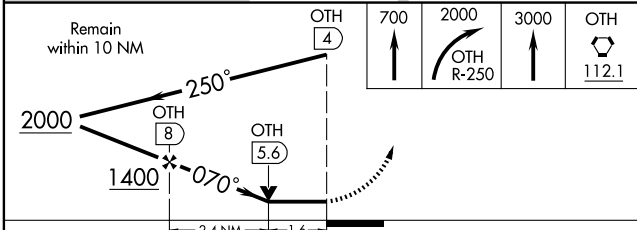

VORTAC OTH 112.1 Chan 58	APP CRS 070°	Rwy Idg TDZE Apt Elev	5321 12 17
--	------------------------	-----------------------------	---------------------------------------

VOR/DME RWY 4

NORTH BEND/SOUTHWEST OREGON RGNL (OTH)

		MISSED APPROACH: Climb to 700, then climbing right turn to 2000 via OTH R-250; then climb to 3000 direct OTH VORTAC and hold.			
		AWOS-3 135.075	SEATTLE CENTER 121.4 254.35	SOUTHWEST REGIONAL TOWER * 118.45 (CTAF)	MC MINNVILLE RADIO 122.4 255.4

NW-1, 19 NOV 2009 to 17 DEC 2009

NW-1, 19 NOV 2009 to 17 DEC 2009

CATEGORY	A	B	C	D
S-4	540-1	528 (600-1)	540-1½ 528 (600-1½)	540-1¼ 528 (600-1¼)
CIRCLING	720-1 706 (800-1)	760-1¼ 746 (800-1¼)	820-2¼ 806 (900-2¼)	1000-3 986 (1000-3)