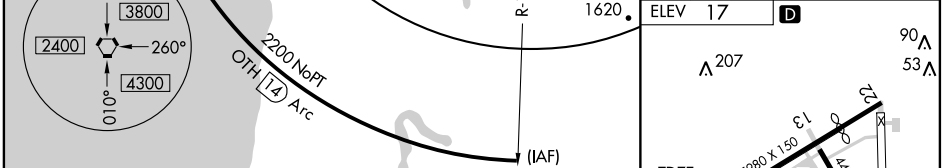

VORTAC OTH 112.1 Chan 58	APP CRS 070°	Rwy Idg TDZE Apt Elev	5321 12 17
--	------------------------	-----------------------------	---------------------------------------

VOR/DME RWY 4

NORTH BEND/SOUTHWEST OREGON RGNL (OTH)

		MISSED APPROACH: Climb to 700, then climbing right turn to 2000 via OTH R-250; then climb to 3000 direct OTH VORTAC and hold.			
		AWOS-3 135.075	SEATTLE CENTER 121.4 254.35	SOUTHWEST REGIONAL TOWER * 118.45 (CTAF)	MC MINNVILLE RADIO 122.4 255.4

NW-1, 19 NOV 2009 to 17 DEC 2009

NW-1, 19 NOV 2009 to 17 DEC 2009

CATEGORY	A	B	C	D
S-4	540-1	528 (600-1)	540-1½ 528 (600-1½)	540-1¼ 528 (600-1¼)
CIRCLING	720-1 706 (800-1)	760-1¼ 746 (800-1¼)	820-2¼ 806 (900-2¼)	1000-3 986 (1000-3)