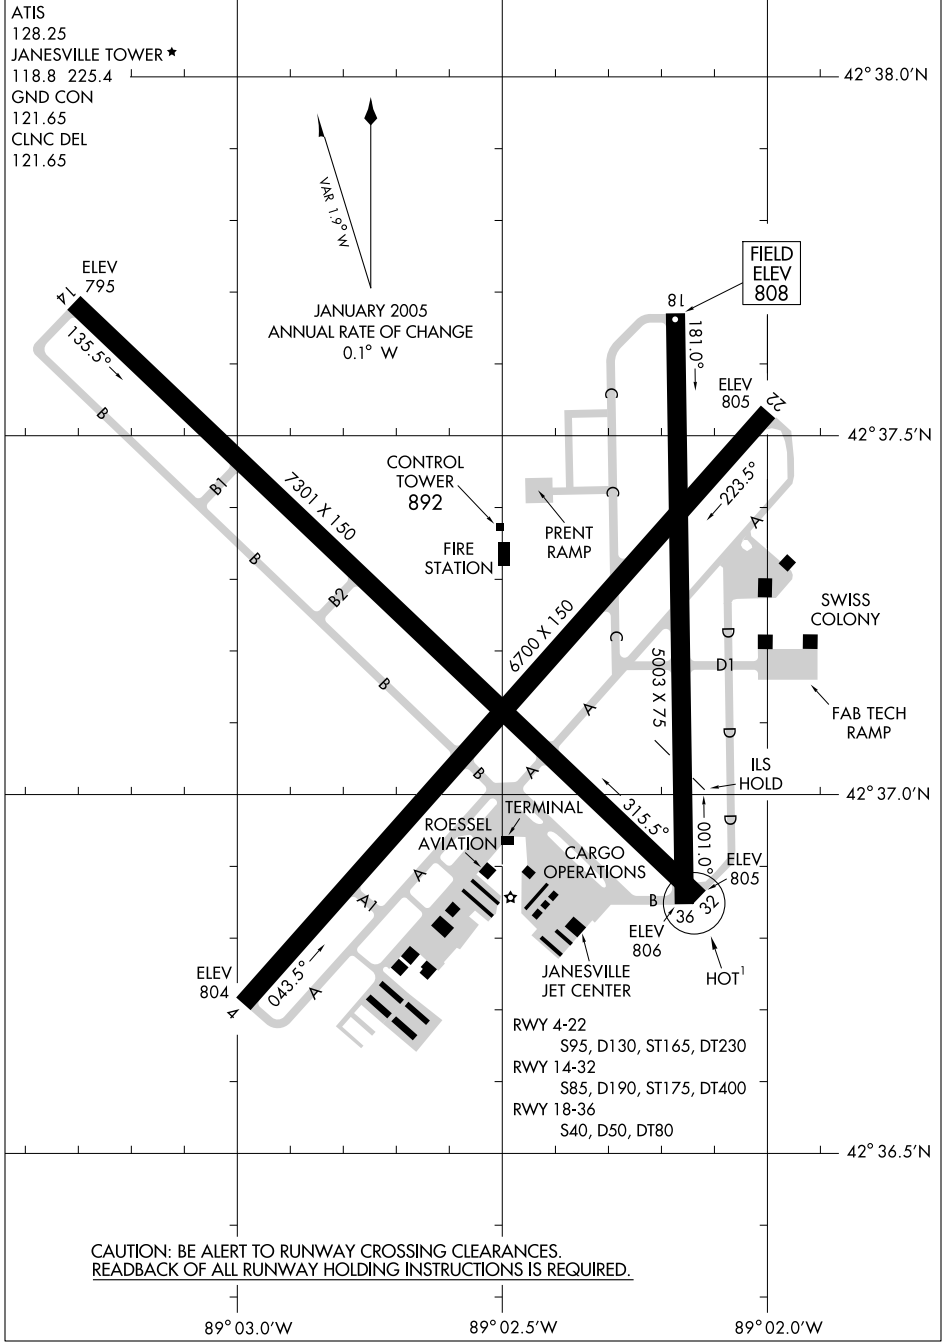

# AIRPORT DIAGRAM

JANESVILLE/SOUTHERN WISCONSIN RGNL (JVL)  
AL-938 (FAA)  
JANESVILLE, WISCONSIN

EC-3, 11 MAR 2010 to 08 APR 2010

EC-3, 11 MAR 2010 to 08 APR 2010

# AIRPORT DIAGRAM

09351

JANESVILLE, WISCONSIN  
JANESVILLE/SOUTHERN WISCONSIN RGNL (JVL)