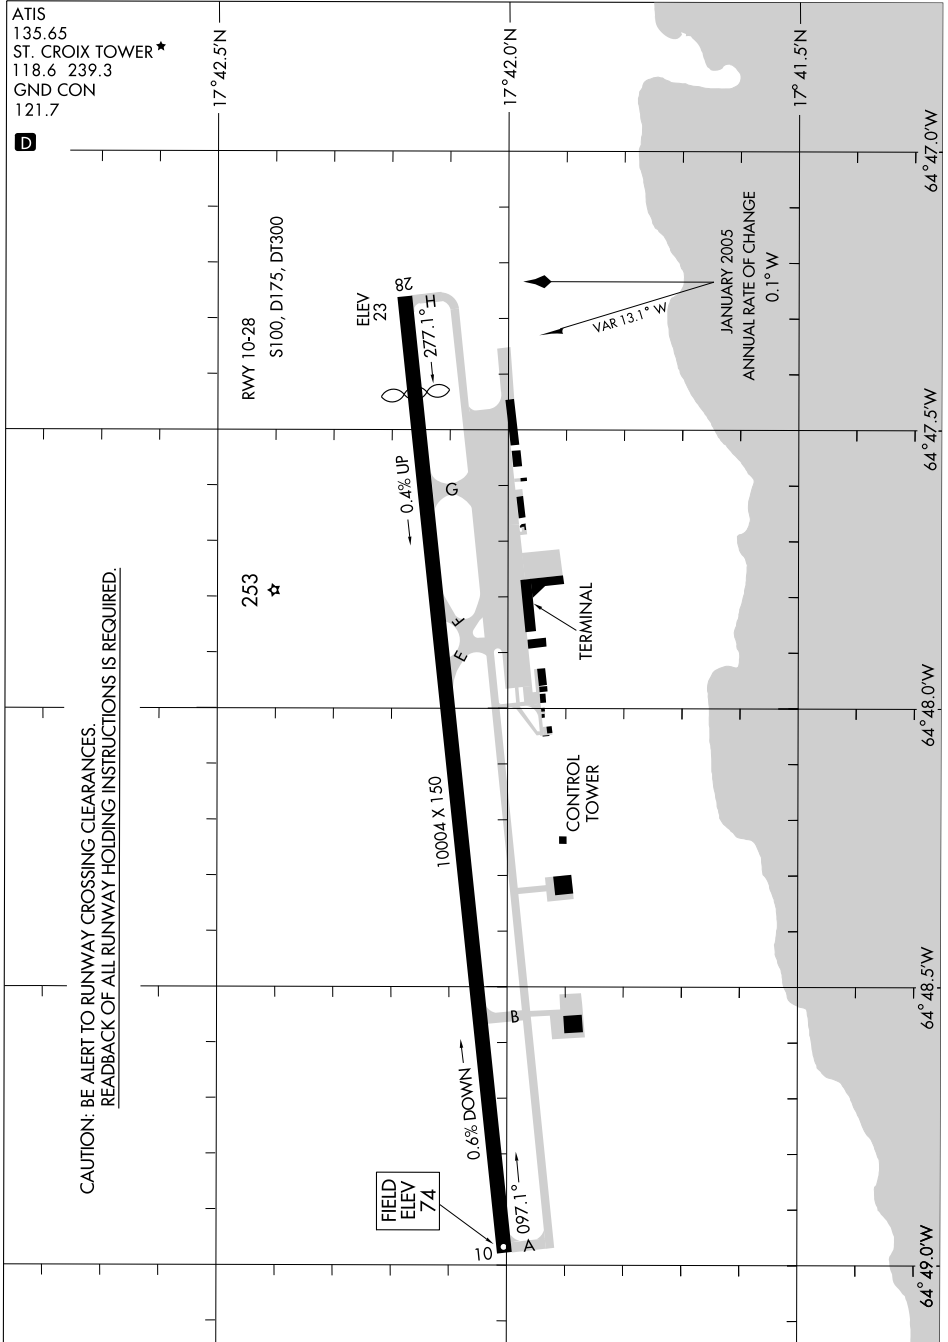

# AIRPORT DIAGRAM

CHRISTIANSTED, ST. CROIX/HENRY E ROHLSSEN (STX)(TISX)  
AL-5008 (FAA) CHRISTIANSTED, ST. CROIX, VIRGIN ISLANDS

ATIS  
135.65  
ST. CROIX TOWER ★  
118.6 239.3  
GND CON  
121.7

D

SE-3, 11 MAR 2010 to 08 APR 2010

CAUTION: BE ALERT TO RUNWAY CROSSING CLEARANCES.  
REARBACK OF ALL RUNWAY HOLDING INSTRUCTIONS IS REQUIRED.

SE-3, 11 MAR 2010 to 08 APR 2010

# AIRPORT DIAGRAM

CHRISTIANSTED, ST. CROIX, VIRGIN ISLANDS  
CHRISTIANSTED, ST. CROIX/HENRY E ROHLSSEN (STX)(TISX)