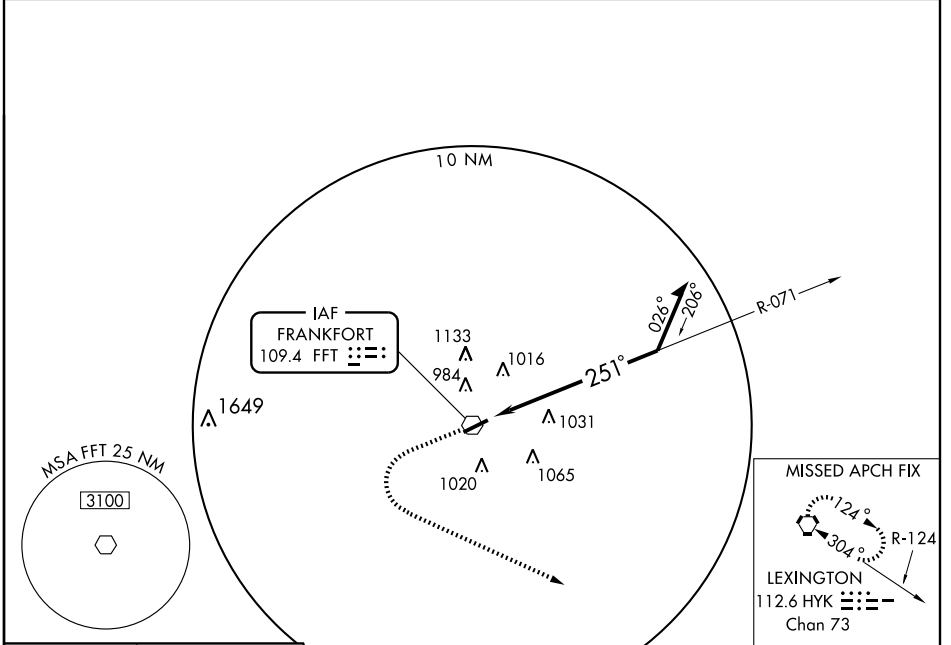

VOR FFT 109.4	APP CRS 251°	Rwy Idg 5900 TDZE 785 Apt Elev 803
-------------------------	------------------------	---

VOR RWY 24

FRANKFORT/CAPITAL CITY (F'FT)

<p>▽ ▲ NA</p>		<p>MISSED APPROACH: Climb to 3000 then left turn direct HYK VORTAC and hold.</p>	
ASOS 119.275	LEXINGTON APP CON 120.75 298.9	CLNC DEL 118.1	UNICOM 122.8 (CTAF) 0

SE-1, 11 MAR 2010 to 08 APR 2010

SE-1, 11 MAR 2010 to 08 APR 2010