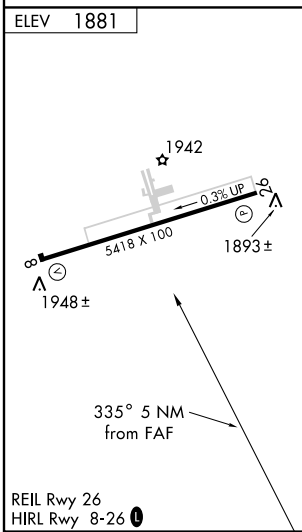

VORTAC HCH 117.6 Chan 123	APP CRS 335°	Rwy Idg TDZE Apt Elev	N/A N/A 1881
---	------------------------	-----------------------------	---

VOR/DME-A

CROSSVILLE MEMORIAL-WHITSON FIELD (CSV)

NA MISSED APPROACH: Climb to 3000, then climbing left turn to 5000 direct HCH VORTAC and hold.

ASOS 120.625	ATLANTA CENTER 133.6 254.3	UNICOM 122.7 (CTAF)
------------------------	--------------------------------------	-------------------------------

3000	5000	HCH 117.6	DAUBY HCH 6.4	VORTAC	One Minute Holding Pattern
↑		↙		↔	
↙		↘		↔	
5 NM		6.4 NM		5000	
CATEGORY	A	B	C	D	
CIRCLING	2340-1	459 (500-1)	2340-1½ 459 (500-1½)	2440-2 559 (600-2)	