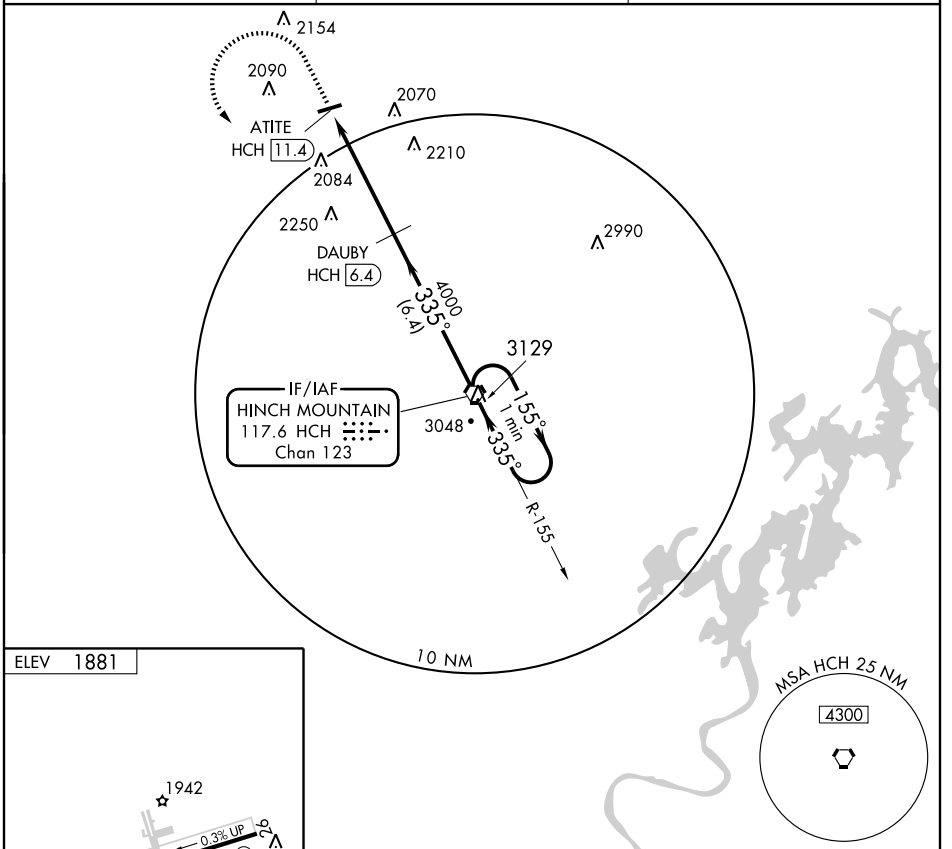

VORTAC HCH 117.6 Chan 123	APP CRS 335°	Rwy Idg TDZE Apt Elev	N/A N/A 1881
---	------------------------	-----------------------------	---

VOR/DME-A

CROSSVILLE MEMORIAL-WHITSON FIELD (CSV)

NA MISSED APPROACH: Climb to 3000, then climbing left turn to 5000 direct HCH VORTAC and hold.

ASOS 120.625	ATLANTA CENTER 133.6 254.3	UNICOM 122.7 (CTAF)
------------------------	--------------------------------------	-------------------------------

3000	5000	HCH 117.6	DAUBY HCH 6.4	VORTAC	One Minute Holding Pattern
↑		↙		↔	
↙		↘		↔	
5 NM		6.4 NM		5000	
CATEGORY	A	B	C	D	
CIRCLING	2340-1	459 (500-1)	2340-1½ 459 (500-1½)	2440-2 559 (600-2)	

SE-1, 19 NOV 2009 to 17 DEC 2009

SE-1, 19 NOV 2009 to 17 DEC 2009