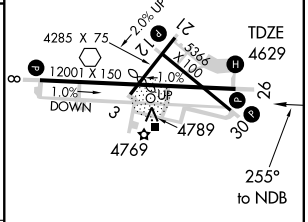

CATEGORY	A	B	C	D
S-26	5300-1 671 (600-1)	5300-2 671 (600-2)	5300-2 671 (600-2)	5300-2 671 (600-2)
CIRCLING	5300-1 581 (600-1)	5300-2 581 (600-2)	5300-2 581 (600-2)	5300-2 581 (600-2)

HIRL Rwy 8-26
MIRL Rws 3-21 and 12-30

SW-4, 19 NOV 2009 to 17 DEC 2009

SW-4, 19 NOV 2009 to 17 DEC 2009

NDB RWY 26