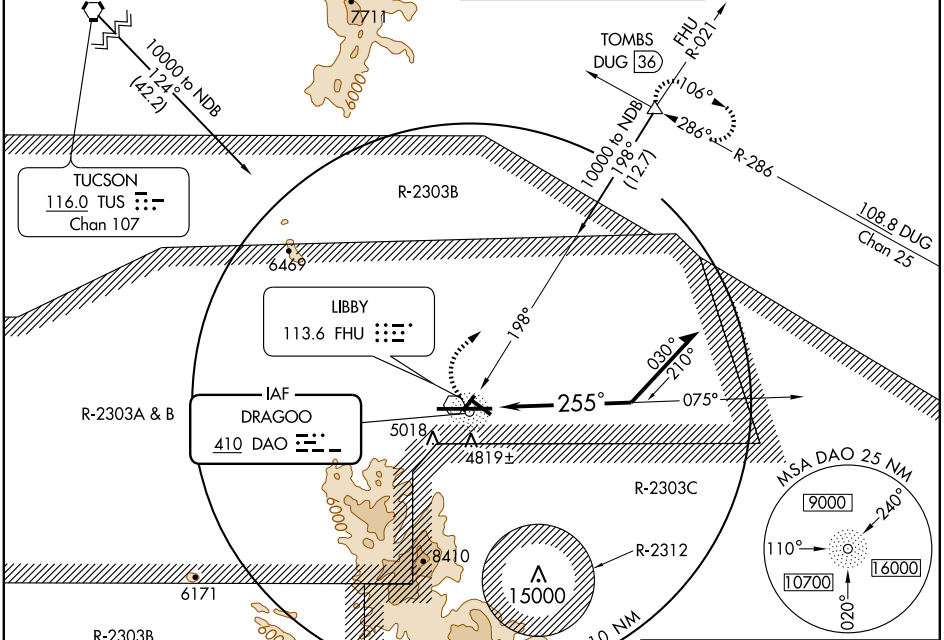

NDB RWY 26

FORT HUACHUCA-SIERRA VISTA/SIERRA VISTA MUNI-LIBBY AAF (FHU)

NDB DAO 410	APP CRS 255°	Rwy Idg 12001
		TDZE 4629
		Apt Elev 4719

⚠ Circling not authorized south of Rws 8 and 30.
ASR/PAR MISSED APPROACH: Climbing right turn to 9500 via DAO NDB 018° bearing to TOMBS Int/DUG 36 DME and hold.

ATIS 134.75 265.7	ASOS 119.675	LIBBY AAF GCA* 127.05 254.35	LIBBY TOWER* 124.95 (CTAF) 284.75	GND CON 121.7 268.7	UNICOM 122.95

Procedure not authorized when R-2312 active.