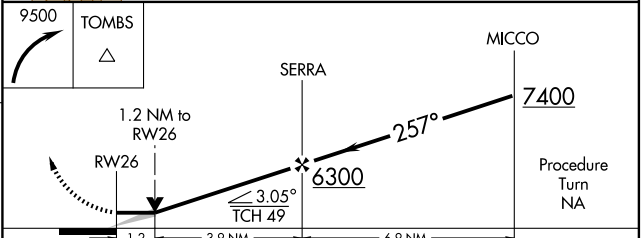

RNAV (GPS) RWY 26

FORT HUACHUCA-SIERRA VISTA/ SIERRA VISTA MUNI-LIBBY AAF (FHU)

APP CRS	Rwy Idg	12001
257°	TDZE	4629
	Apt Elev	4719

ASR/PAR	DME/DME RNP-0.3 NA. Circling not authorized south of runways 8 and 30.	MISSED APPROACH: Climbing right turn to 9500 direct TOMBS and hold.
---------	---------------------------------------------------------------------------	---------------------------------------------------------------------

ATIS	ASOS	LIBBY AAF GCA*	LIBBY TOWER*	GND CON	UNICOM
134.75 265.7	119.675	127.05 254.35	124.95 (CTAF) 284.75	121.7 268.7	122.95

CATEGORY	A	B	C	D
LNAV MDA	5040-1	411 (400-1)	5040-1¼	411 (400-1¼)
CIRCLING	5160-1 441 (500-1)	5180-1 461 (500-1)	5180-1½ 461 (500-1½)	5280-2 561 (600-2)