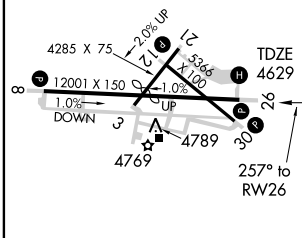

RNAV (GPS) RWY 26

FORT HUACHUCA-SIERRA VISTA/ SIERRA VISTA MUNI-LIBBY AAF (FHU)

APP CRS	Rwy Idg	12001
257°	TDZE	4629
	Apt Elev	4719

ASR/PAR	DME/DME RNP-0.3 NA. Circling not authorized south of runways 8 and 30.	MISSED APPROACH: Climbing right turn to 9500 direct TOMBS and hold.
---------	---------------------------------------------------------------------------	---------------------------------------------------------------------

ATIS	ASOS	LIBBY AAF GCA*	LIBBY TOWER*	GND CON	UNICOM
134.75 265.7	119.675	127.05 254.35	124.95 (CTAF) 284.75	121.7 268.7	122.95

CATEGORY	A	B	C	D
LNAV MDA	5040-1	411 (400-1)	5040-1¼	411 (400-1¼)
CIRCLING	5160-1 441 (500-1)	5180-1 461 (500-1)	5180-1½ 461 (500-1½)	5280-2 561 (600-2)