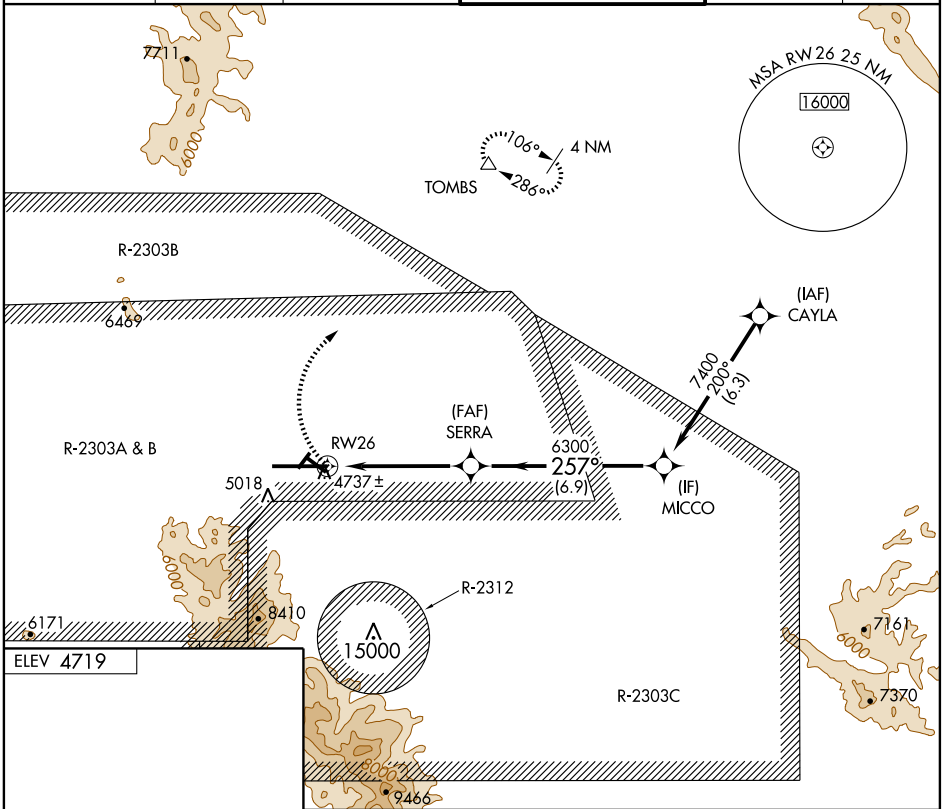

RNAV (GPS) RWY 26

FORT HUACHUCA-SIERRA VISTA/ SIERRA VISTA MUNI-LIBBY AAF (FHU)

APP CRS	Rwy Idg	12001
257°	TDZE	4629
	Apt Elev	4719

ASR/PAR	DME/DME RNP-0.3 NA. Circling not authorized south of runways 8 and 30.	MISSED APPROACH: Climbing right turn to 9500 direct TOMBS and hold.
---------	---------------------------------------------------------------------------	---------------------------------------------------------------------

ATIS	ASOS	LIBBY AAF GCA*	LIBBY TOWER*	GND CON	UNICOM
134.75 265.7	119.675	127.05 254.35	124.95 (CTAF) 284.75	121.7 268.7	122.95

CATEGORY	A	B	C	D
LNAV MDA	5040-1	411 (400-1)	5040-1¼	411 (400-1¼)
CIRCLING	5160-1 441 (500-1)	5180-1 461 (500-1)	5180-1½ 461 (500-1½)	5280-2 561 (600-2)

HIRL Rwy 8-26
MIRL Rwy 3-21 and 12-30

RNAV (GPS) RWY 26

SW-4, 19 NOV 2009 to 17 DEC 2009

SW-4, 19 NOV 2009 to 17 DEC 2009