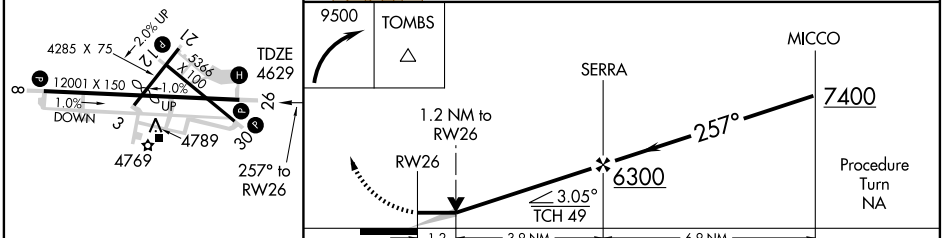

# RNAV (GPS) RWY 26

FORT HUACHUCA-SIERRA VISTA/SIERRA VISTA MUNI-LIBBY AAF (FHU)

APP CRS <b>257°</b>	Rwy Idg <b>12001</b>	TDZE <b>4629</b>	Apt Elev <b>4719</b>
------------------------	-------------------------	---------------------	-------------------------

ASR/PAR	DME/DME RNP-0.3 NA. Circling not authorized south of runways 8 and 30.	MISSED APPROACH: Climbing right turn to 9500 direct TOMBS and hold.
---------	---	---

ATIS <b>134.75 265.7</b>	ASOS <b>119.675</b>	LIBBY AAF GCA* <b>127.05 254.35</b>	LIBBY TOWER* <b>124.95 (CTAF) 284.75</b>	GND CON <b>121.7 268.7</b>	UNICOM <b>122.95</b>
-----------------------------	------------------------	--	---	-------------------------------	-------------------------

SW-4, 11 MAR 2010 to 08 APR 2010

SW-4, 11 MAR 2010 to 08 APR 2010

CATEGORY	A	B	C	D
LNAV MDA	5040-1	411 (400-1)	5040-1¼	411 (400-1¼)
CIRCLING	5160-1 441 (500-1)	5180-1 461 (500-1)	5180-1½ 461 (500-1½)	5280-2 561 (600-2)