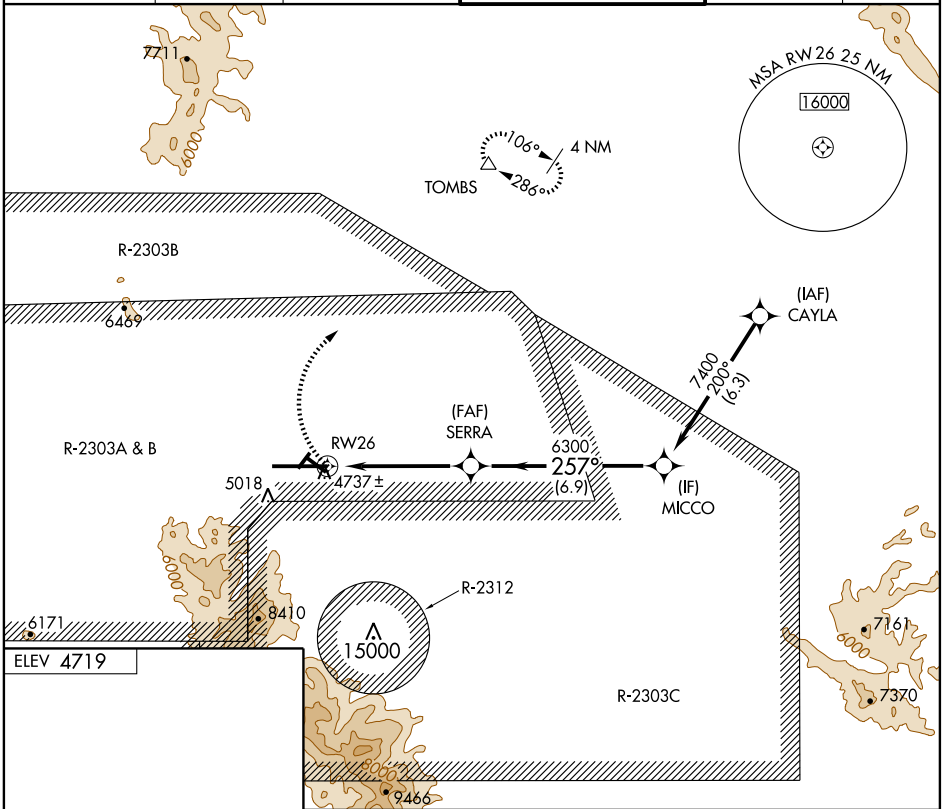

# RNAV (GPS) RWY 26

FORT HUACHUCA-SIERRA VISTA/SIERRA VISTA MUNI-LIBBY AAF (FHU)

APP CRS <b>257°</b>	Rwy Idg <b>12001</b>	TDZE <b>4629</b>	Apt Elev <b>4719</b>
------------------------	-------------------------	---------------------	-------------------------

ASR/PAR	DME/DME RNP-0.3 NA. Circling not authorized south of runways 8 and 30.	MISSED APPROACH: Climbing right turn to 9500 direct TOMBS and hold.
---------	---	---

ATIS <b>134.75 265.7</b>	ASOS <b>119.675</b>	LIBBY AAF GCA* <b>127.05 254.35</b>	LIBBY TOWER* <b>124.95 (CTAF) 284.75</b>	GND CON <b>121.7 268.7</b>	UNICOM <b>122.95</b>
-----------------------------	------------------------	--	---	-------------------------------	-------------------------

SW-4, 11 MAR 2010 to 08 APR 2010

SW-4, 11 MAR 2010 to 08 APR 2010

CATEGORY	A	B	C	D
LNAV MDA	5040-1	411 (400-1)	5040-1¼	411 (400-1¼)
CIRCLING	5160-1 441 (500-1)	5180-1 461 (500-1)	5180-1½ 461 (500-1½)	5280-2 561 (600-2)

# RNAV (GPS) RWY 26