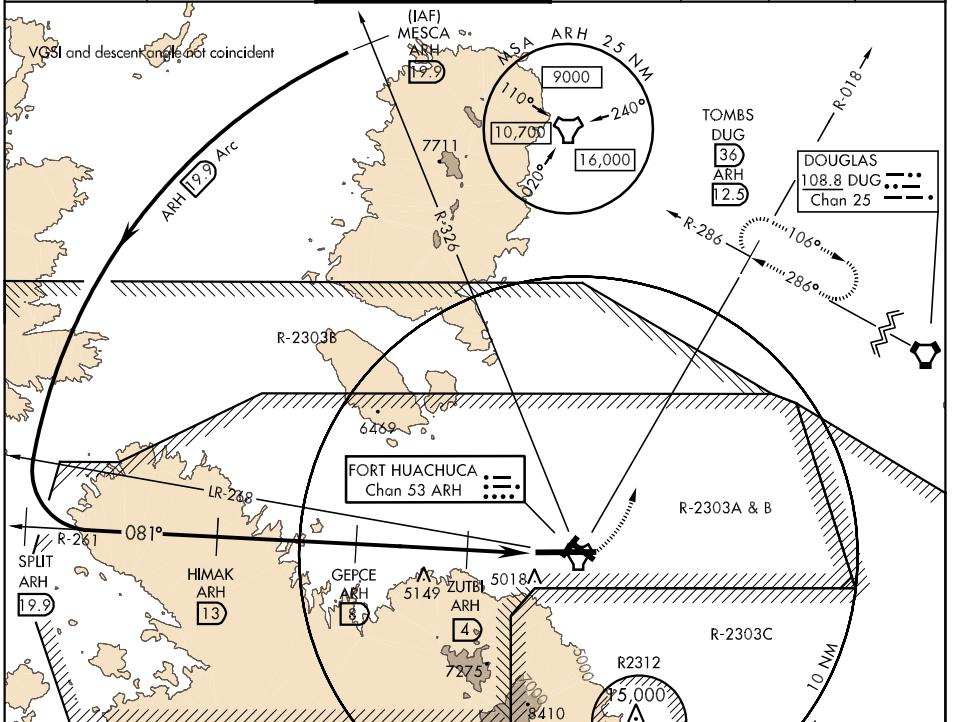

TACAN ARH Chan 53	APCH CRS 081°	Rwy ldg TDZE 12,001 4719 Arpt Elev 4719
----------------------	------------------	--

AL-5081 [USA]

FORT HUACHUCA-SIERRA VISTA/
SIERRA VISTA MUNI-LIBBY AAF (FHU)

▼ * Circling not authorized South of Rwy 8 and 30. MISSED APPROACH: Climb to 5500 then climbing left turn to 9500 via ARH R-018 to TOMBS INT/DUG 36 DME and hold.

CATEGORY	A	B	C	D	E
S-8	5260-1	541 (600-1)	5260-1½ 541 (600-1½)	5260-1¾ 541 (600-1¾)	5260-2 541 (600-2)
CIRCLING *	5260-1	541 (600-1)	5260-1½ 541 (600-1½)	5280-2	561 (600-2)
S-PAR 8	4916-¾		200 (200-¾)	GS 3.00°	