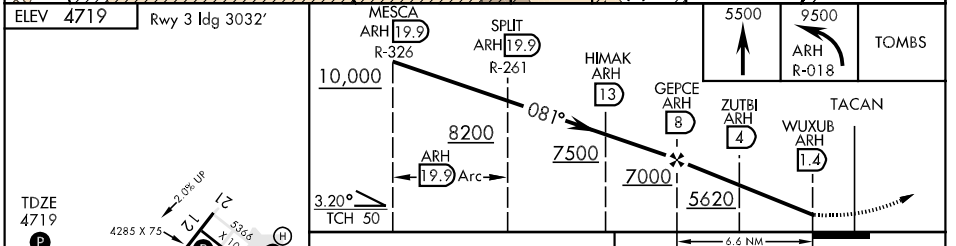

TACAN ARH Chan 53	APCH CRS 081°	Rwy ldg TDZE 12,001 4719 Arpt Elev 4719
----------------------	------------------	--

AL-5081 [USA]

FORT HUACHUCA-SIERRA VISTA/
SIERRA VISTA MUNI-LIBBY AAF (FHU)

▼ * Circling not authorized South of Rwy 8 and 30. MISSED APPROACH: Climb to 5500 then climbing left turn to 9500 via ARH R-018 to TOMBS INT/DUG 36 DME and hold.

CATEGORY	A	B	C	D	E
S-8	5260-1	541 (600-1)	5260-1½ 541 (600-1½)	5260-1¾ 541 (600-1¾)	5260-2 541 (600-2)
CIRCLING *	5260-1	541 (600-1)	5260-1½ 541 (600-1½)	5280-2	561 (600-2)
S-PAR 8	4916-¾		200 (200-¾)	GS 3.00°	