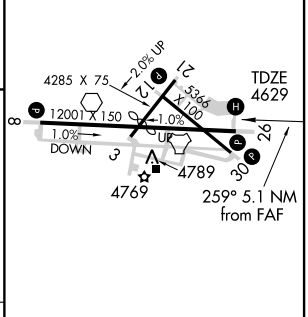

VOR RWY 26

VOR FHU 113.6	APP CRS 259°	Rwy Idg TDZE Apt Elev	12001 4629 4719
-------------------------	------------------------	-----------------------------	--

FORT HUACHUCA-SIERRA VISTA/ SIERRA VISTA MUNI-LIBBY AAF (FHU)

⚠ Circling not authorized south of Rwy 8 and 30.
ASR/PAR MISSED APPROACH: Climbing right turn to 9500 via FHU R-021 to TOMBS Int/DUG 36 DME and hold.

ATIS 134.75 265.7	ASOS 119.675	LIBBY AAF GCA * 127.05 254.35	LIBBY TOWER * 124.95 (CTAF) 284.75	GND CON 121.7 268.7	UNICOM 122.95
-----------------------------	------------------------	---	--	-------------------------------	-------------------------

SW-4, 19 NOV 2009 to 17 DEC 2009

SW-4, 19 NOV 2009 to 17 DEC 2009

RADAR or DME REQUIRED

ELEV 4719

CATEGORY	A	B	C	D
S-26	5140-1	511 (500-1)	5140-1½	511 (500-1½)
CIRCLING	5160-1 441 (500-1)	5180-1 461 (500-1)	5180-1½ 461 (500-1½)	5280-2 561 (600-2)

HIRL Rwy 8-26	
MIRL Rwys 3-21 and 12-30	
FAF to MAP 5.1 NM	
Knots	60 90 120 150 180
Min:Sec	5:06 3:24 2:33 2:02 1:42

VOR RWY 26