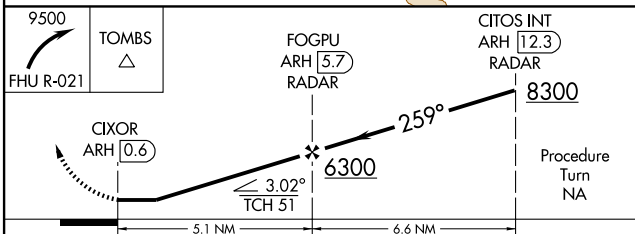

⚠ Circling not authorized south of Rwy 8 and 30.
ASR/PAR MISSED APPROACH: Climbing right turn to 9500 via FHU R-021 to TOMBS Int/DUG 36 DME and hold.

ATIS 134.75 265.7	ASOS 119.675	LIBBY AAF GCA * 127.05 254.35	LIBBY TOWER * 124.95 (CTAF) 284.75	GND CON 121.7 268.7	UNICOM 122.95
-----------------------------	------------------------	---	--	-------------------------------	-------------------------

SW-4, 19 NOV 2009 to 17 DEC 2009

SW-4, 19 NOV 2009 to 17 DEC 2009

RADAR or DME REQUIRED

ELEV 4719

CATEGORY	A	B	C	D
S-26	5140-1	511 (500-1)	5140-1½	511 (500-1½)
CIRCLING	5160-1 441 (500-1)	5180-1 461 (500-1)	5180-1½ 461 (500-1½)	5280-2 561 (600-2)