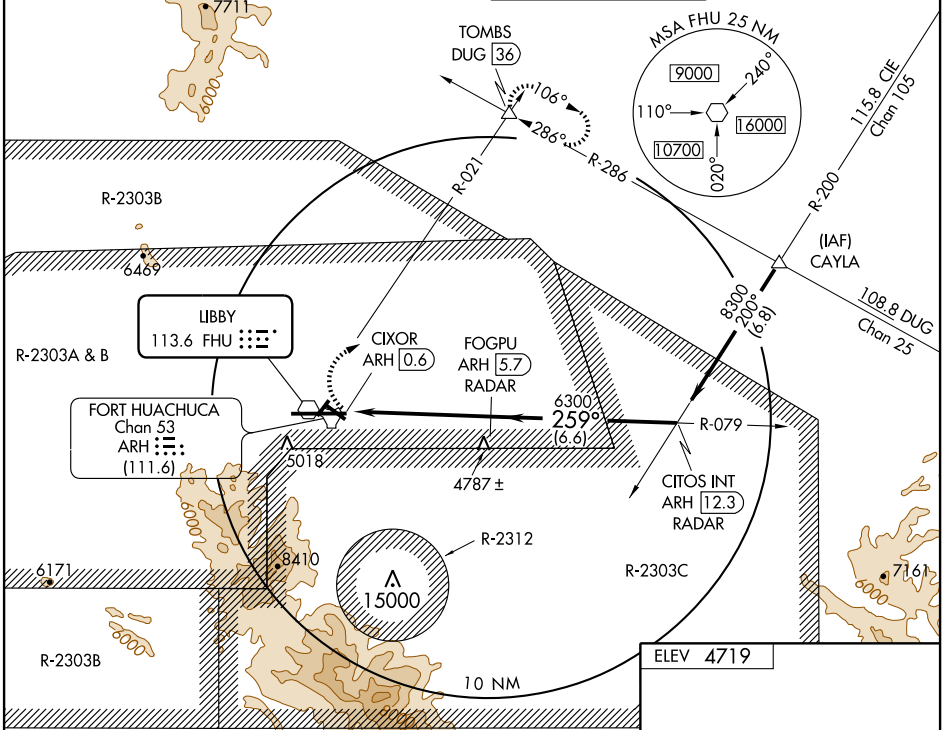

VOR RWY 26

VOR FHU 113.6	APP CRS 259°	Rwy Idg TDZE Apt Elev	12001 4629 4719
-------------------------	------------------------	-----------------------------	--

FORT HUACHUCA-SIERRA VISTA/ SIERRA VISTA MUNI-LIBBY AAF (FHU)

⚠ Circling not authorized south of Rwy 8 and 30.
ASR/PAR MISSED APPROACH: Climbing right turn to 9500 via FHU R-021 to TOMBS Int/DUG 36 DME and hold.

ATIS 134.75 265.7	ASOS 119.675	LIBBY AAF GCA * 127.05 254.35	LIBBY TOWER * 124.95 (CTAF) 284.75	GND CON 121.7 268.7	UNICOM 122.95
-----------------------------	------------------------	---	--	-------------------------------	-------------------------

SW-4, 19 NOV 2009 to 17 DEC 2009

SW-4, 19 NOV 2009 to 17 DEC 2009

RADAR or DME REQUIRED

ELEV 4719

CATEGORY	A	B	C	D
S-26	5140-1	511 (500-1)	5140-1½	511 (500-1½)
CIRCLING	5160-1 441 (500-1)	5180-1 461 (500-1)	5180-1½ 461 (500-1½)	5280-2 561 (600-2)

HIRL Rwy 8-26	
MIRL Rwys 3-21 and 12-30	
FAF to MAP 5.1 NM	
Knots	60 90 120 150 180
Min:Sec	5:06 3:24 2:33 2:02 1:42

VOR RWY 26