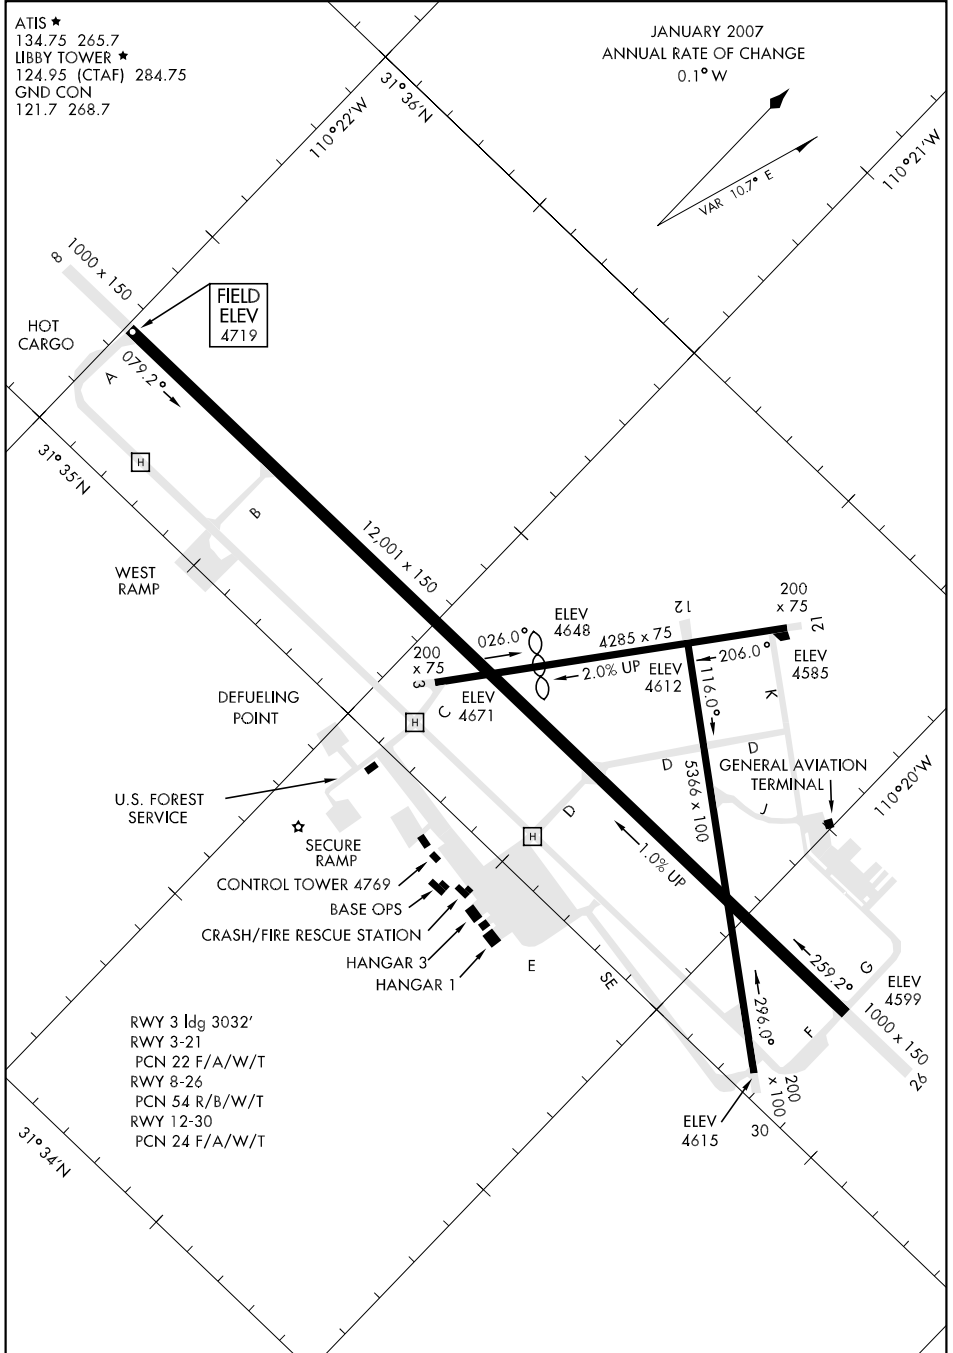

AIRPORT DIAGRAM

FORT HUACHUCA-SIERRA VISTA/SIERRA VISTA MUNI-LIBBY AAF (FHU)

AFD-5081 [USA]

FORT HUACHUCA/SIERRA VISTA, ARIZONA

ATIS ★
 134.75 265.7
 LIBBY TOWER ★
 124.95 (CTAF) 284.75
 GND CON
 121.7 268.7

JANUARY 2007
 ANNUAL RATE OF CHANGE
 0.1° W

SW-4, 19 NOV 2009 to 17 DEC 2009

SW-4, 19 NOV 2009 to 17 DEC 2009

AIRPORT DIAGRAM

FORT HUACHUCA/SIERRA VISTA, ARIZONA

FORT HUACHUCA-SIERRA VISTA/SIERRA VISTA MUNI-LIBBY AAF (FHU)