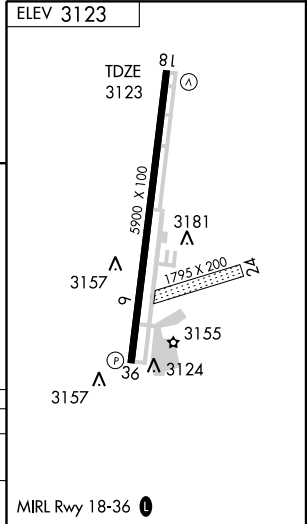

NDB RWY 18

GUYMON MUNI (GUY)

NDB GUY 275	APP CRS 177°	Rwy Idg 5900
		TDZE 3123
		Apt Elev 3123

⚠ Circling not authorized east of Rwy 18-36. **MISSED APPROACH:** Climb to 5000 then right turn direct GUY NDB and hold.

ASOS 119.925	KANSAS CITY CENTER 134.0 290.8	UNICOM 122.7 (CTAF) 0
------------------------	--	---------------------------------

5000	GUY 275	NDB	Remain within 10 NM
↑	↪	↖ 357°	↘ 177°
			5000

CATEGORY	A	B	C	D
S-18	3900-1 777 (800-1)	3900-1¼ 777 (800-1¼)	3900-2¼ 777 (800-2¼)	NA
CIRCLING	3900-1 777 (800-1)	3900-1¼ 777 (800-1¼)	3900-2¼ 777 (800-2¼)	NA