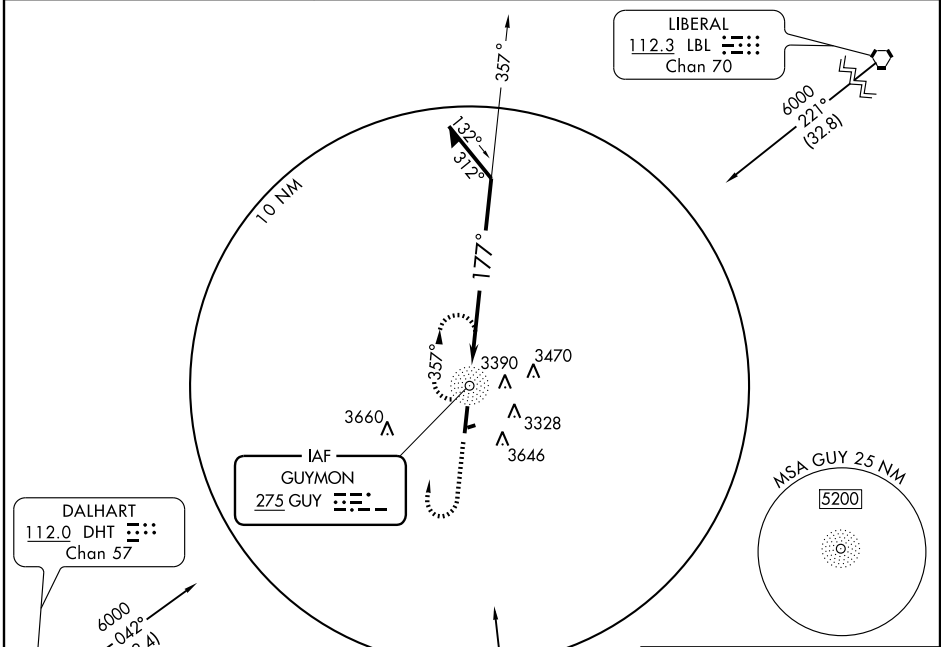

NDB RWY 18

GUYMON MUNI (GUY)

NDB GUY 275	APP CRS 177°	Rwy Idg 5900
		TDZE 3123
		Apt Elev 3123

⚠ Circling not authorized east of Rwy 18-36. **MISSED APPROACH:** Climb to 5000 then right turn direct GUY NDB and hold.

ASOS 119.925	KANSAS CITY CENTER 134.0 290.8	UNICOM 122.7 (CTAF) 0
------------------------	--	---------------------------------

5000	GUY 275	NDB	Remain within 10 NM
↑	↪	↖ 357°	↘ 177°
			5000

CATEGORY	A	B	C	D
S-18	3900-1 777 (800-1)	3900-1¼ 777 (800-1¼)	3900-2¼ 777 (800-2¼)	NA
CIRCLING	3900-1 777 (800-1)	3900-1¼ 777 (800-1¼)	3900-2¼ 777 (800-2¼)	NA

SC-1, 11 MAR 2010 to 08 APR 2010

SC-1, 11 MAR 2010 to 08 APR 2010