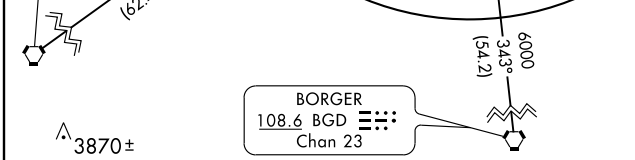

NDB RWY 18

GUYMON MUNI (GUY)

NDB GUY 275	APP CRS 177°	Rwy Idg 5900
		TDZE 3123
		Apt Elev 3123

⚠ Circling not authorized east of Rwy 18-36. **MISSED APPROACH:** Climb to 5000 then right turn direct GUY NDB and hold.

ASOS 119.925	KANSAS CITY CENTER 134.0 290.8	UNICOM 122.7 (CTAF) 0
------------------------	--	---------------------------------

5000	GUY 275	NDB	Remain within 10 NM
↑	↪	↖ 357°	↘ 177°
			5000

CATEGORY	A	B	C	D
S-18	3900-1 777 (800-1)	3900-1¼ 777 (800-1¼)	3900-2¼ 777 (800-2¼)	NA
CIRCLING	3900-1 777 (800-1)	3900-1¼ 777 (800-1¼)	3900-2¼ 777 (800-2¼)	NA