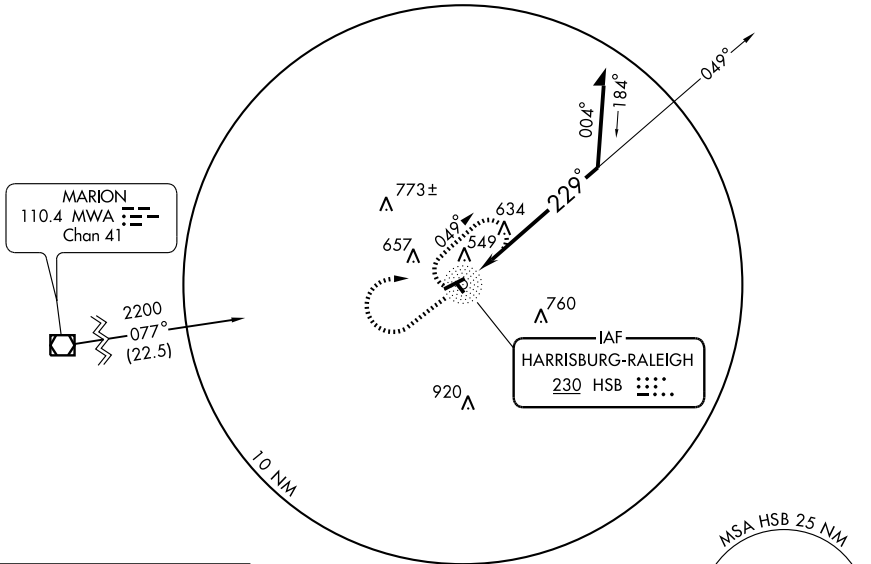

NDB RWY 24

HARRISBURG-RALEIGH (HSB)

NDB HSB 230	APP CRS 229°	Rwy Idg 5013
	TDZE 396	
	Apt Elev 396	

MISSED APPROACH: Climb to 2200 then right turn direct to HSB NDB and hold.

AWOS-3
135.925

KANSAS CITY CENTER
125.3 269.5

UNICOM
122.8 (CTAF) 0

EC-3, 19 NOV 2009 to 17 DEC 2009

EC-3, 19 NOV 2009 to 17 DEC 2009

CATEGORY	A	B	C	D
S-24	1000-1	604 (700-1)	1000-1¾ 604 (700-1¾)	1000-2 604 (700-2)
CIRCLING	1000-1	604 (700-1)	1000-1¾ 604 (700-1¾)	1000-2 604 (700-2)