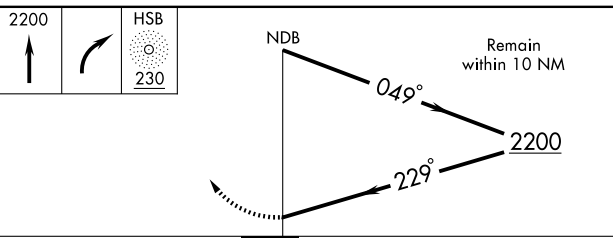

NDB RWY 24

HARRISBURG-RALEIGH (HSB)

NDB HSB 230	APP CRS 229°	Rwy Idg 5013
	TDZE 396	
	Apt Elev 396	

MISSED APPROACH: Climb to 2200 then right turn direct to HSB NDB and hold.

AWOS-3
135.925

KANSAS CITY CENTER
125.3 269.5

UNICOM
122.8 (CTAF) 0

EC-3, 19 NOV 2009 to 17 DEC 2009

EC-3, 19 NOV 2009 to 17 DEC 2009

CATEGORY	A	B	C	D
S-24	1000-1	604 (700-1)	1000-1¾ 604 (700-1¾)	1000-2 604 (700-2)
CIRCLING	1000-1	604 (700-1)	1000-1¾ 604 (700-1¾)	1000-2 604 (700-2)