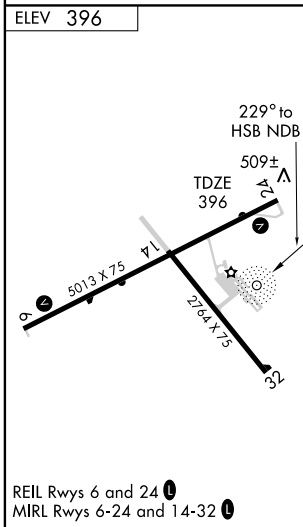

NDB RWY 24

HARRISBURG-RALEIGH (HSB)

NDB HSB 230	APP CRS 229°	Rwy Idg 5013
	TDZE 396	
	Apt Elev 396	

MISSED APPROACH: Climb to 2200 then right turn direct to HSB NDB and hold.

AWOS-3
135.925

KANSAS CITY CENTER
125.3 269.5

UNICOM
122.8 (CTAF) 0

EC-3, 19 NOV 2009 to 17 DEC 2009

EC-3, 19 NOV 2009 to 17 DEC 2009

CATEGORY	A	B	C	D
S-24	1000-1	604 (700-1)	1000-1¾ 604 (700-1¾)	1000-2 604 (700-2)
CIRCLING	1000-1	604 (700-1)	1000-1¾ 604 (700-1¾)	1000-2 604 (700-2)