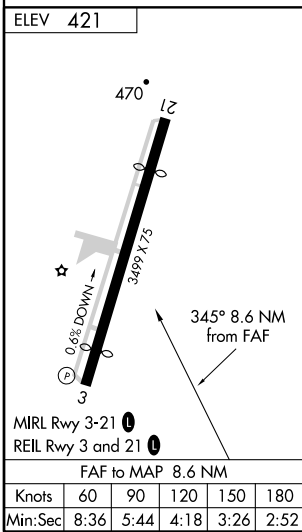

VOR-A
SUSSEX (F'WN)

VORTAC SAX 115.7 Chan 104	APP CRS 345°	Rwy Idg TDZE Apt Elev	N/A N/A 421
---	------------------------	-----------------------------	--

⚠ When local altimeter setting not received, use Teterboro altimeter setting and increase all MDA 140 feet and ANKLE FIX Minimums Cats A & B visibilities ½ mile and Cat C ½ mile.

MISSED APPROACH: Climbing right turn to 3000 direct SAX VORTAC and hold.

ASOS 118.525	NEW YORK APP CON 127.6 379.9	UNICOM 122.7 (CTAF)	GCO 121.725
------------------------	--	-------------------------------	-----------------------

NE-2, 11 MAR 2010 to 08 APR 2010

NE-2, 11 MAR 2010 to 08 APR 2010

CATEGORY	A	B	C	D
CIRCLING	1820-1¼ 1399 (1400-1¼)	1820-1½ 1399 (1400-1½)	1820-3 1399 (1400-3)	NA
ANKLE FIX MINIMUMS (DUAL VOR RECEIVERS OR DME REQUIRED)				
CIRCLING	1300-1 879 (900-1)	1300-1¼ 879 (900-1¼)	1300-2½ 879 (900-2½)	NA