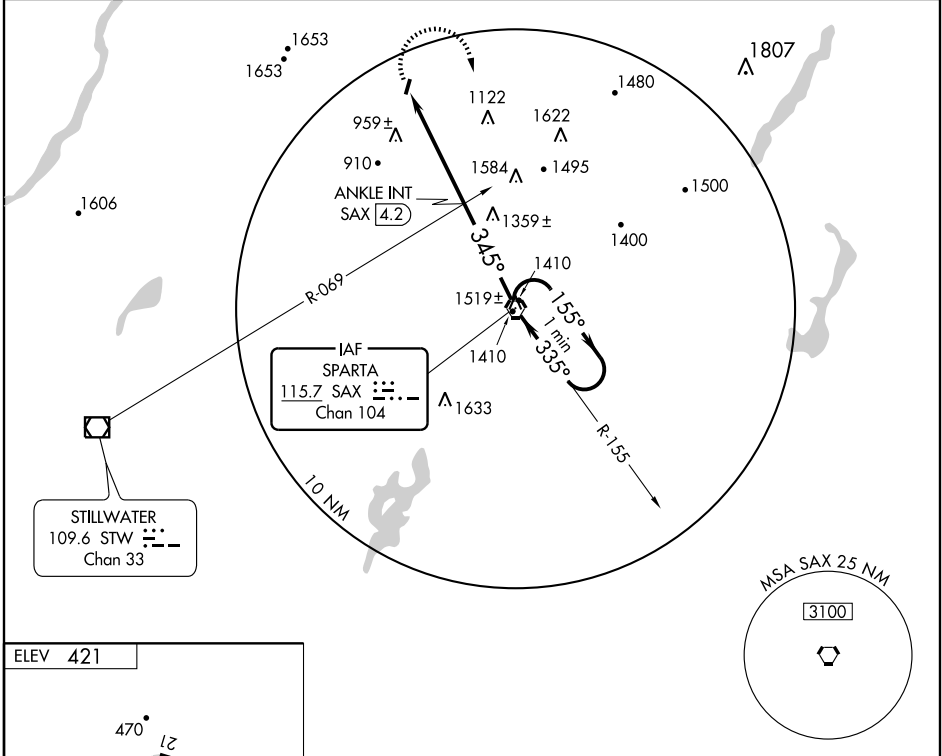

VOR-A
SUSSEX (F'WN)

VORTAC SAX 115.7 Chan 104	APP CRS 345°	Rwy Idg TDZE Apt Elev	N/A N/A 421
---	------------------------	-----------------------------	--

⚠ When local altimeter setting not received, use Teterboro altimeter setting and increase all MDA 140 feet and ANKLE FIX Minimums Cats A & B visibilities ½ mile and Cat C ½ mile.

MISSED APPROACH: Climbing right turn to 3000 direct SAX VORTAC and hold.

ASOS 118.525	NEW YORK APP CON 127.6 379.9	UNICOM 122.7 (CTAF)	GCO 121.725
------------------------	--	-------------------------------	-----------------------

NE-2, 11 MAR 2010 to 08 APR 2010

NE-2, 11 MAR 2010 to 08 APR 2010

CATEGORY	A	B	C	D
CIRCLING	1820-1¼ 1399 (1400-1¼)	1820-1½ 1399 (1400-1½)	1820-3 1399 (1400-3)	NA
ANKLE FIX MINIMUMS (DUAL VOR RECEIVERS OR DME REQUIRED)				
CIRCLING	1300-1 879 (900-1)	1300-1¼ 879 (900-1¼)	1300-2½ 879 (900-2½)	NA