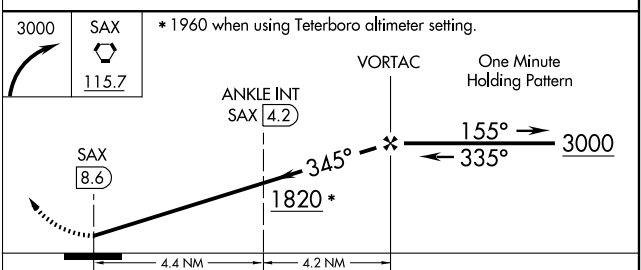

VOR-A
SUSSEX (F'WN)

VORTAC SAX 115.7 Chan 104	APP CRS 345°	Rwy Idg TDZE Apt Elev	N/A N/A 421
---	------------------------	-----------------------------	--

⚠ When local altimeter setting not received, use Teterboro altimeter setting and increase all MDA 140 feet and ANKLE FIX Minimums Cats A & B visibilities ½ mile and Cat C ½ mile.

MISSED APPROACH: Climbing right turn to 3000 direct SAX VORTAC and hold.

ASOS 118.525	NEW YORK APP CON 127.6 379.9	UNICOM 122.7 (CTAF)	GCO 121.725
------------------------	--	-------------------------------	-----------------------

NE-2, 11 MAR 2010 to 08 APR 2010

NE-2, 11 MAR 2010 to 08 APR 2010

CATEGORY	A	B	C	D
CIRCLING	1820-1¼ 1399 (1400-1¼)	1820-1½ 1399 (1400-1½)	1820-3 1399 (1400-3)	NA
ANKLE FIX MINIMUMS (DUAL VOR RECEIVERS OR DME REQUIRED)				
CIRCLING	1300-1 879 (900-1)	1300-1¼ 879 (900-1¼)	1300-2½ 879 (900-2½)	NA