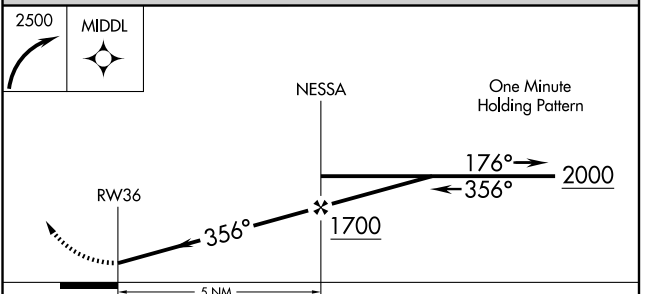

CATEGORY	A	B	C	D
S-36	720-1	621 (700-1)		NA
CIRCLING	740-1	637 (700-1)		NA

MERIDEN, CONNECTICUT
Orig-A 09127

41°31'N-72°50'W

MERIDEN MARKHAM MUNI (MMK)
GPS RWY 36