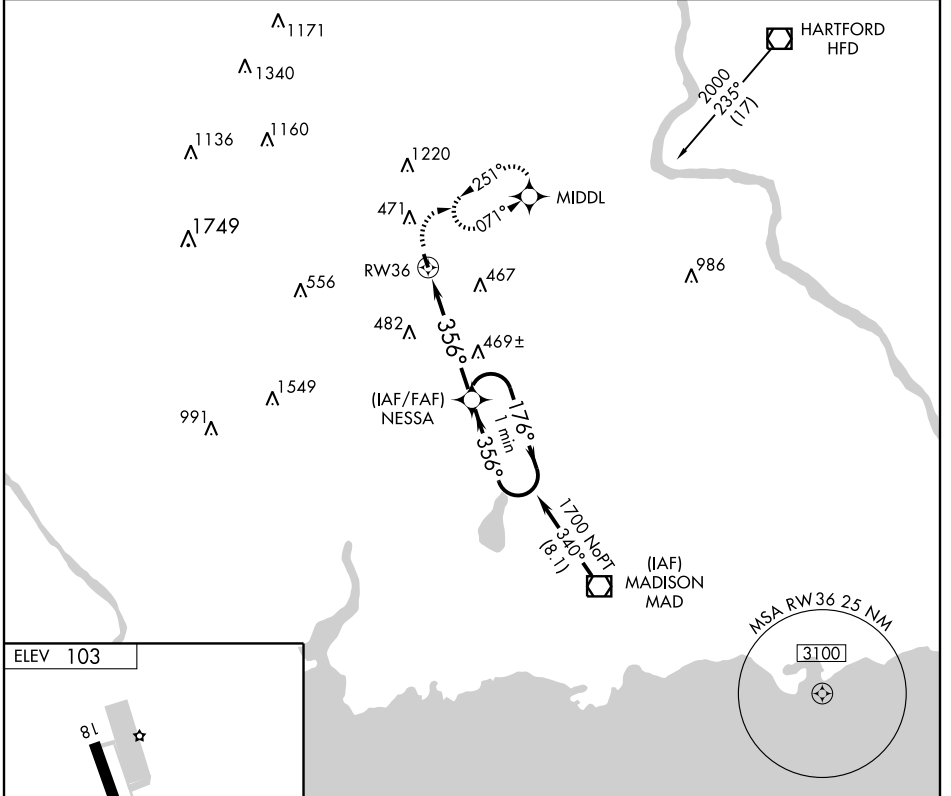

MERIDEN, CONNECTICUT

AL-5493 (FAA)

GPS RWY 36

MERIDEN MARKHAM MUNI (MMK)

APP CRS 356°	Rwy Idg 3100
	TDZE 99
	Apt Elev 103

MISSED APPROACH: Climbing right turn to 2500 direct MIDL WP and hold.

ASOS 134.925	BRADLEY APP CON 127.8 269.325	CLNC DEL 120.65	UNICOM 123.05 (CTAF)
------------------------	---	---------------------------	--------------------------------

NE-1, 19 NOV 2009 to 17 DEC 2009

NE-1, 19 NOV 2009 to 17 DEC 2009

CATEGORY	A	B	C	D
S-36	720-1	621 (700-1)		NA
CIRCLING	740-1	637 (700-1)		NA

MERIDEN, CONNECTICUT
Orig-A 09127

41°31'N-72°50'W

MERIDEN MARKHAM MUNI (MMK)
GPS RWY 36