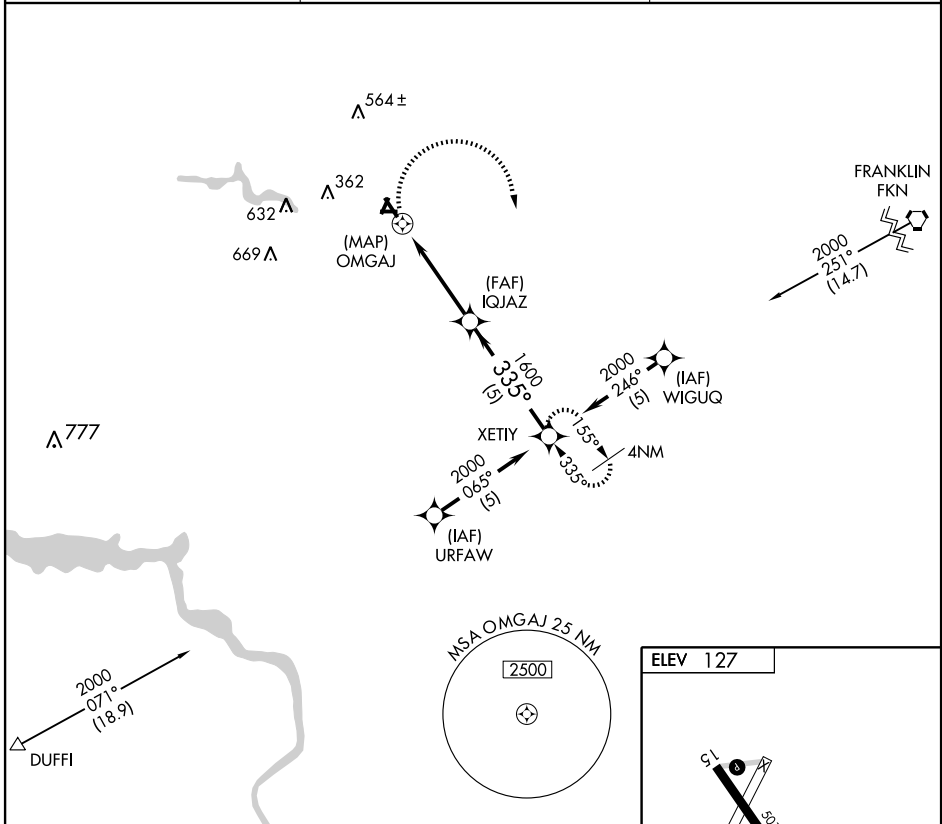

RNAV (GPS) RWY 33

EMPORIA-GREENSVILLE RGNL (EMV)

APP CRS 335°	Rwy Idg TDZE Apt Elev	5010 121 127
------------------------	-----------------------------	---

<p>▽ GPS or RNP-0.3 required.</p> <p>▲ NA DME/DME RNP-0.3 NA.</p>	<p>MISSED APPROACH: Climbing right turn to 2000 direct XETIY WP and hold.</p>
---	---

AWOS-3 124.175	WASHINGTON CENTER 132.025 269.4	UNICOM 123.0 (CTAF) 0
--------------------------	---	---------------------------------

NE-3, 11 MAR 2010 to 08 APR 2010

NE-3, 11 MAR 2010 to 08 APR 2010